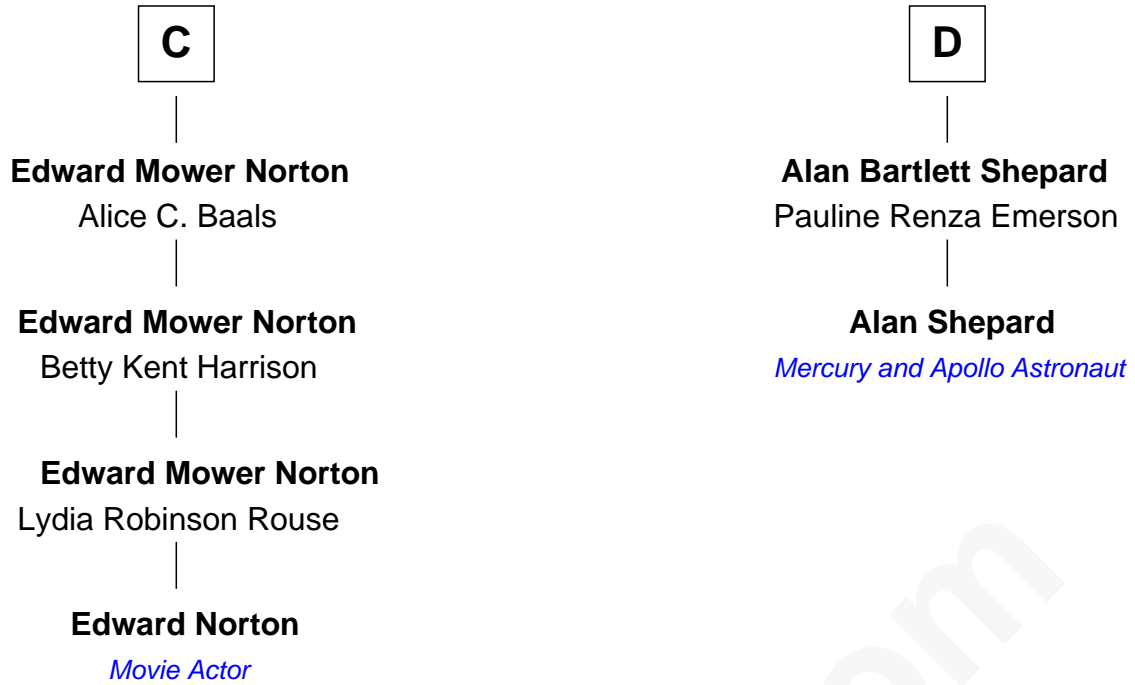

FamousKin.com Relationship Chart of

Edward Norton

Movie Actor

18th cousin 2 times removed of

Alan Shepard

Mercury and Apollo Astronaut

Sir Philip le Despencer

Elizabeth - - - - -

Joan de la See

Sir Piers Hildyard

Isabel Hildyard

Ralph Legard

Joan Ledgard

Richard Skepper

A

Alice le Despenser

Cecily Willoughby

Sir John Sutton

Cecily Grey

Sir Henry Dudley

- - - - - Ashton

Probable

B

FamousKin.com