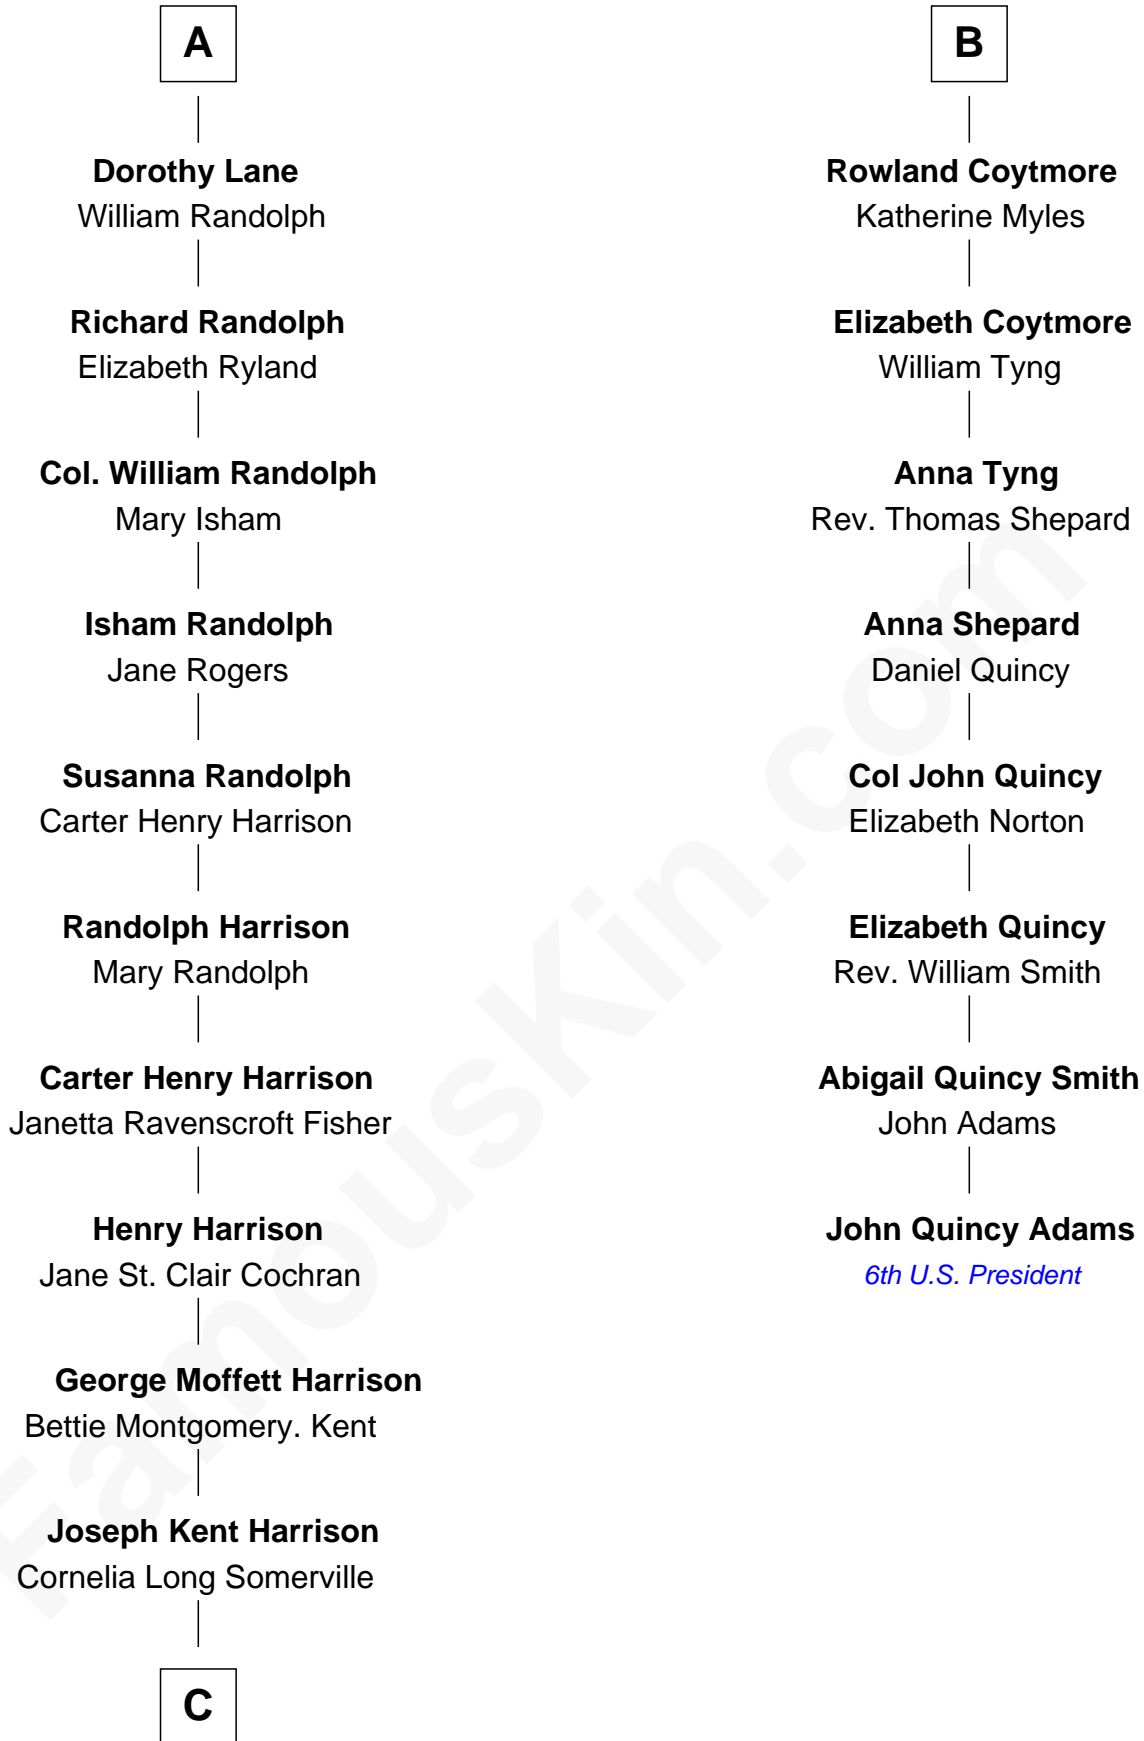

FamousKin.com Relationship Chart of

Edward Norton

Movie Actor

14th cousin 5 times removed of

John Quincy Adams

6th U.S. President

John of Gaunt

Katherine Roet

C

—
Betty Kent Harrison
Edward Mower Norton

—
Edward Mower Norton
Lydia Robinson Rouse

—
Edward Norton
Movie Actor

FamousKin.com