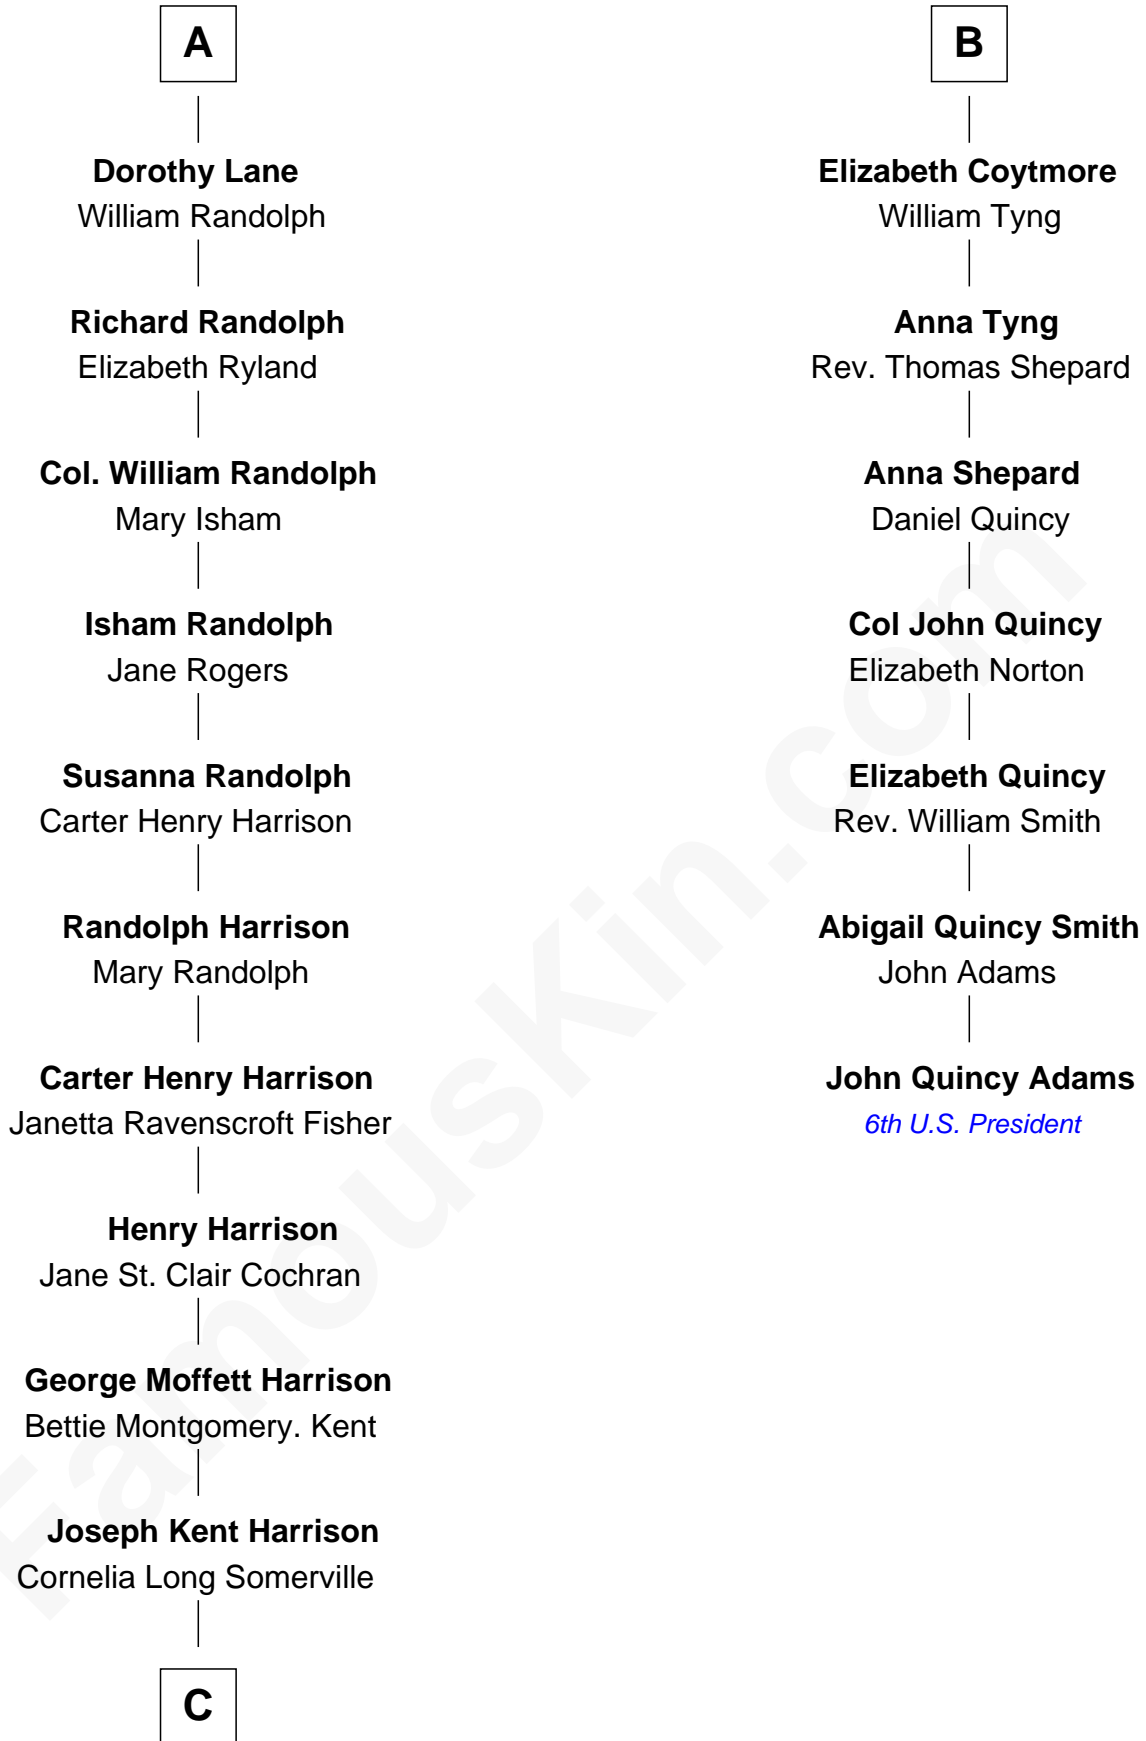

# FamousKin.com Relationship Chart of

**Edward Norton**

*Movie Actor*

13th cousin 6 times removed of

**John Quincy Adams**

*6th U.S. President*

**Elizabeth Fitzalan**

*with husband*  
Sir Thomas Mowbray

**Joan Goushill**

Sir Thomas Stanley

**Margaret Stanley**

Sir William Troutbeck

**Joan Troutbeck**

Sir William Griffith

**Sir William Griffith**

Jane Stradling

**Dorothy Griffith**

William Williams

**Jane Williams**

William Coytmore

**Rowland Coytmore**

Katherine Myles

**B**

**C**

**Betty Kent Harrison**  
Edward Mower Norton

**Edward Mower Norton**  
Lydia Robinson Rouse

**Edward Norton**  
*Movie Actor*

FamousKin.com