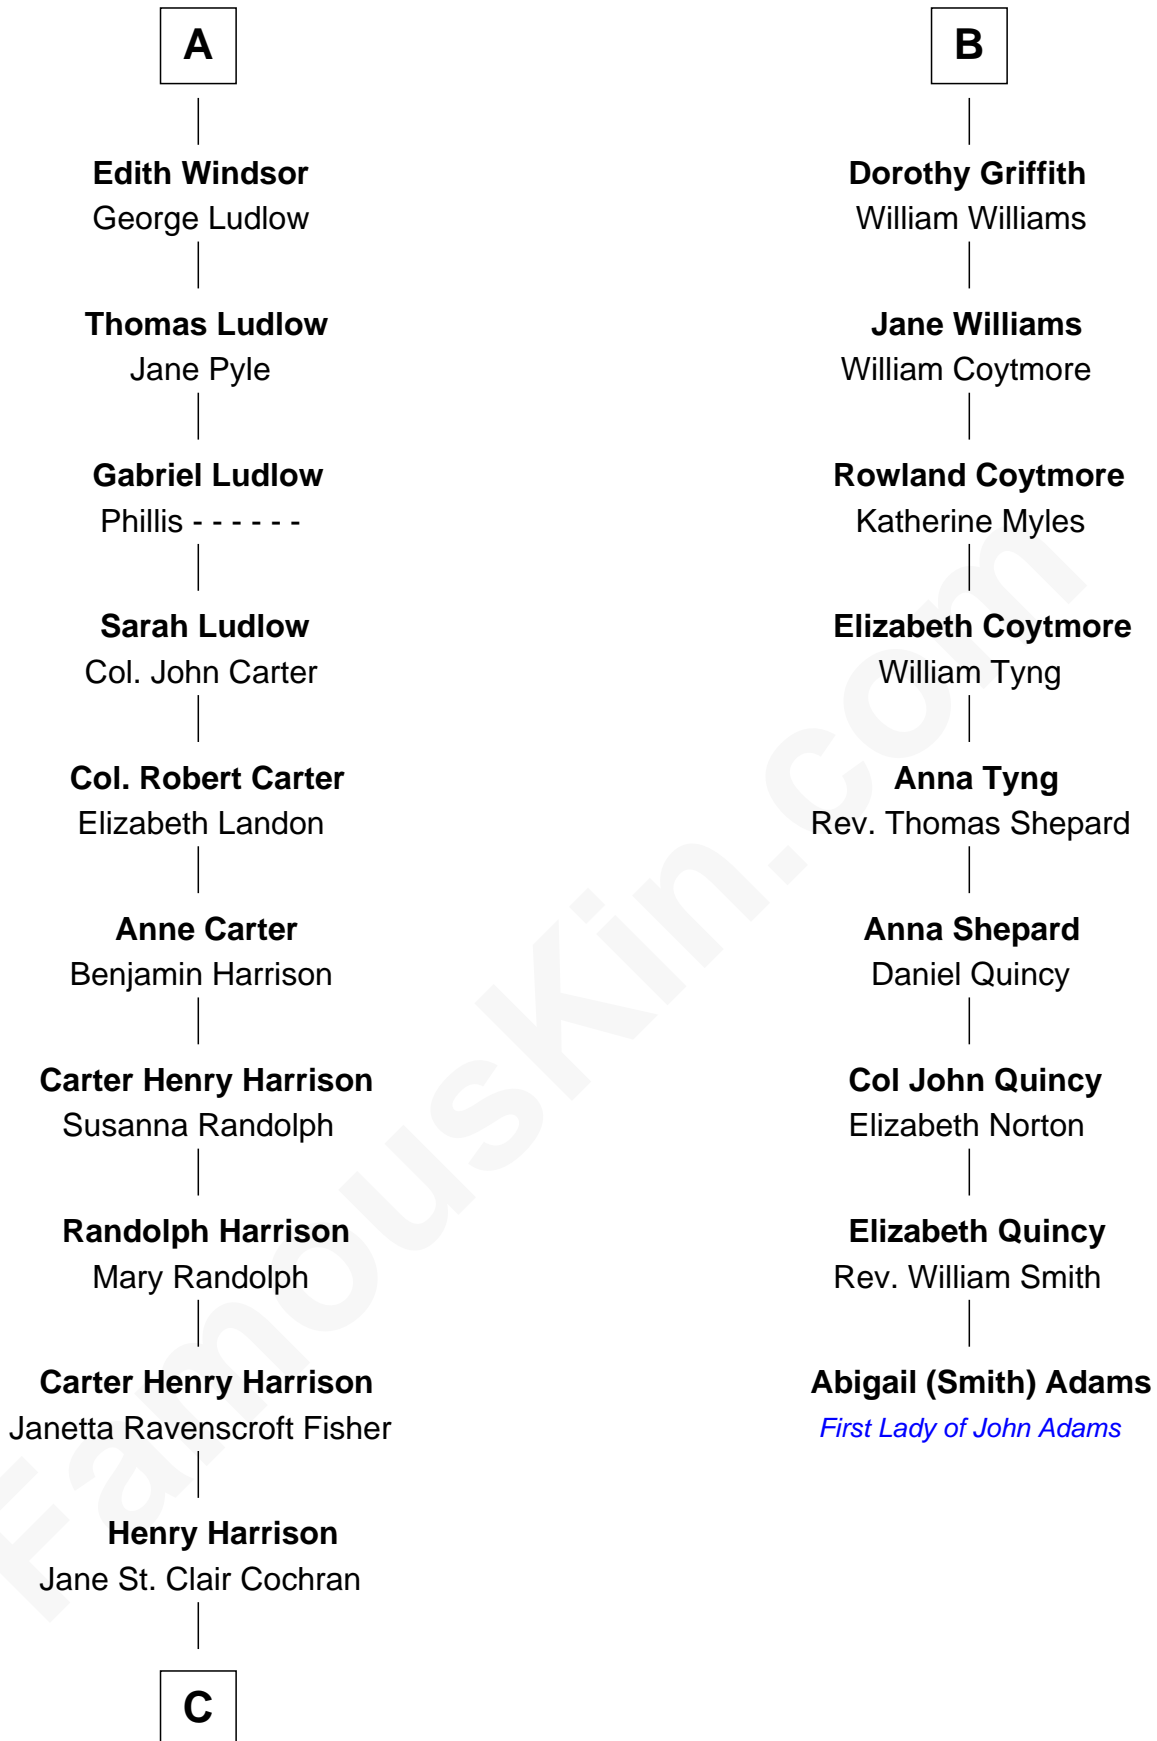

FamousKin.com Relationship Chart of

Edward Norton

Movie Actor

15th cousin 6 times removed of

Abigail (Smith) Adams

First Lady of President John Adams

Humphrey de Bohun

Elizabeth Plantagenet

C

George Moffett Harrison

Bettie Montgomery. Kent

Joseph Kent Harrison

Cornelia Long Somerville

Betty Kent Harrison

Edward Mower Norton

Edward Mower Norton

Lydia Robinson Rouse

Edward Norton

Movie Actor

FamousKin.com