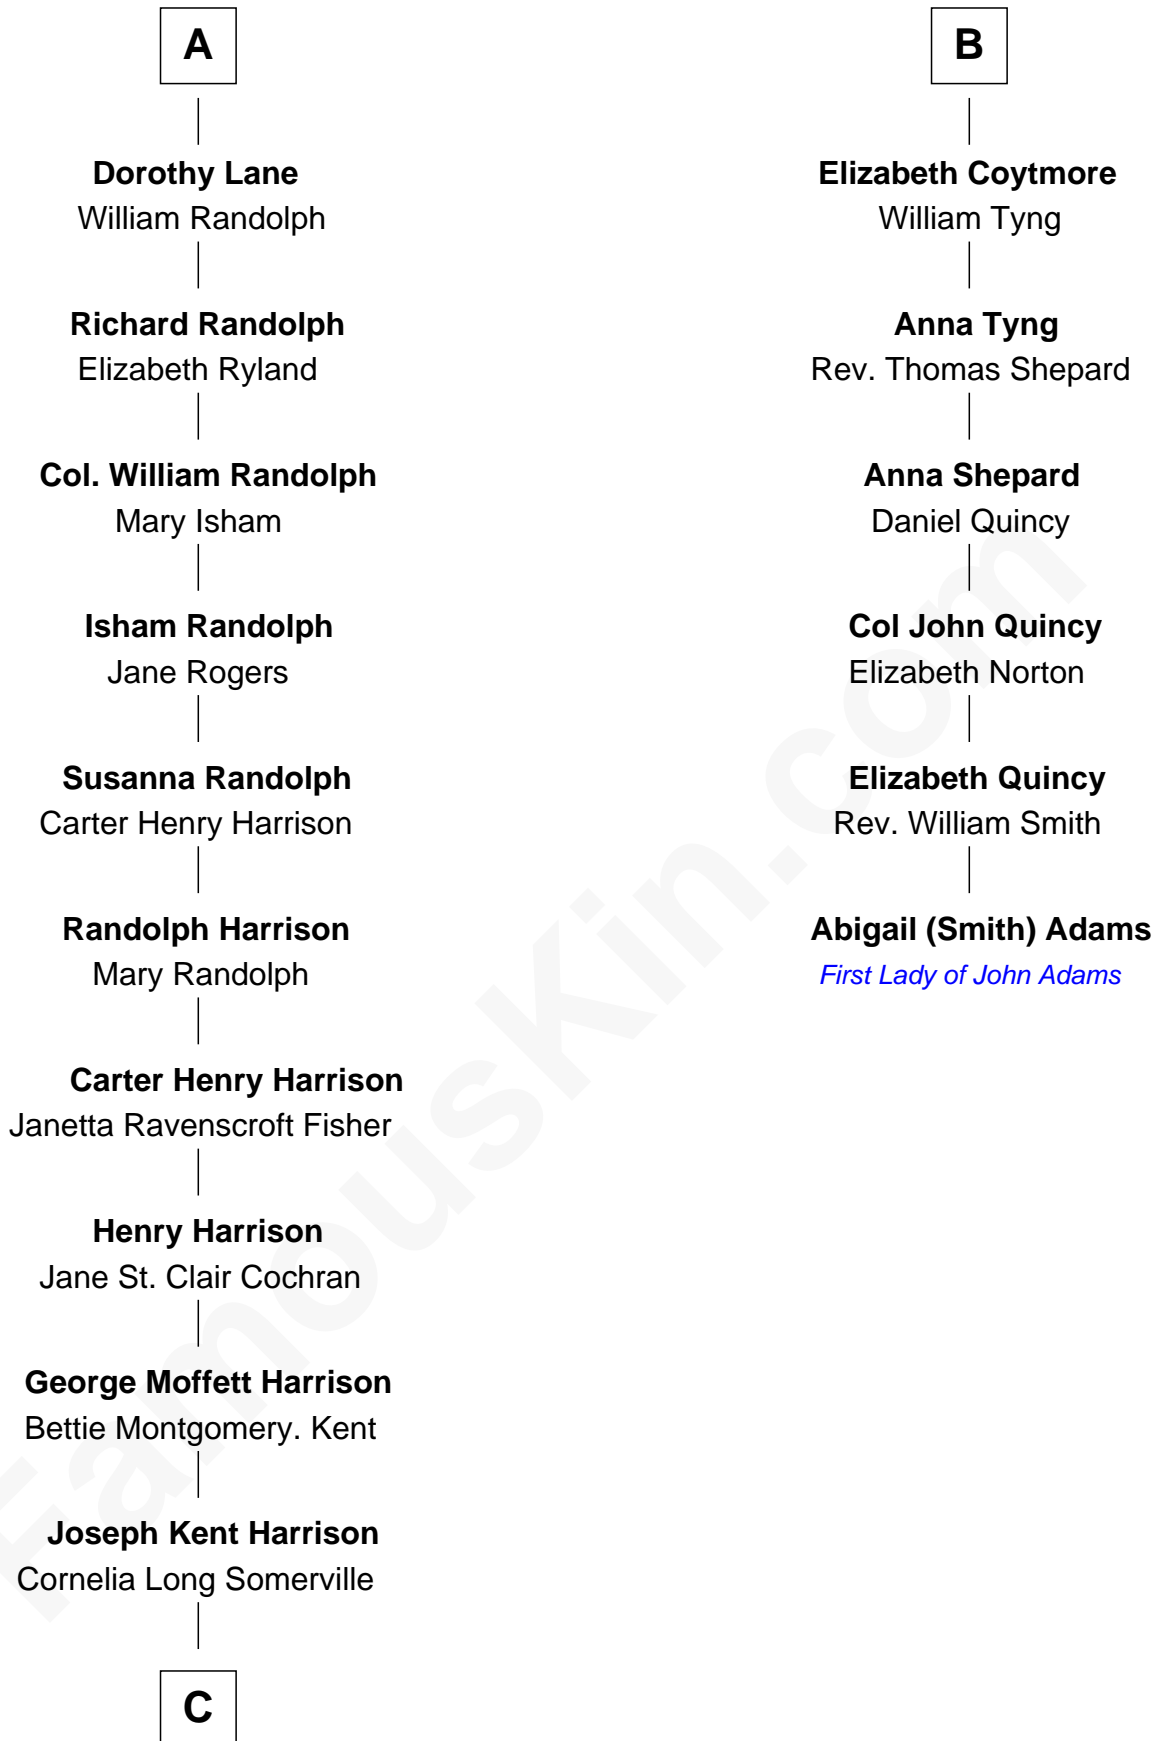

FamousKin.com
Relationship Chart of
Edward Norton
Movie Actor

12th cousin 7 times removed of

Abigail (Smith) Adams
First Lady of President John Adams

C

Betty Kent Harrison
Edward Mower Norton

Edward Mower Norton
Lydia Robinson Rouse

Edward Norton
Movie Actor

FamousKin.com