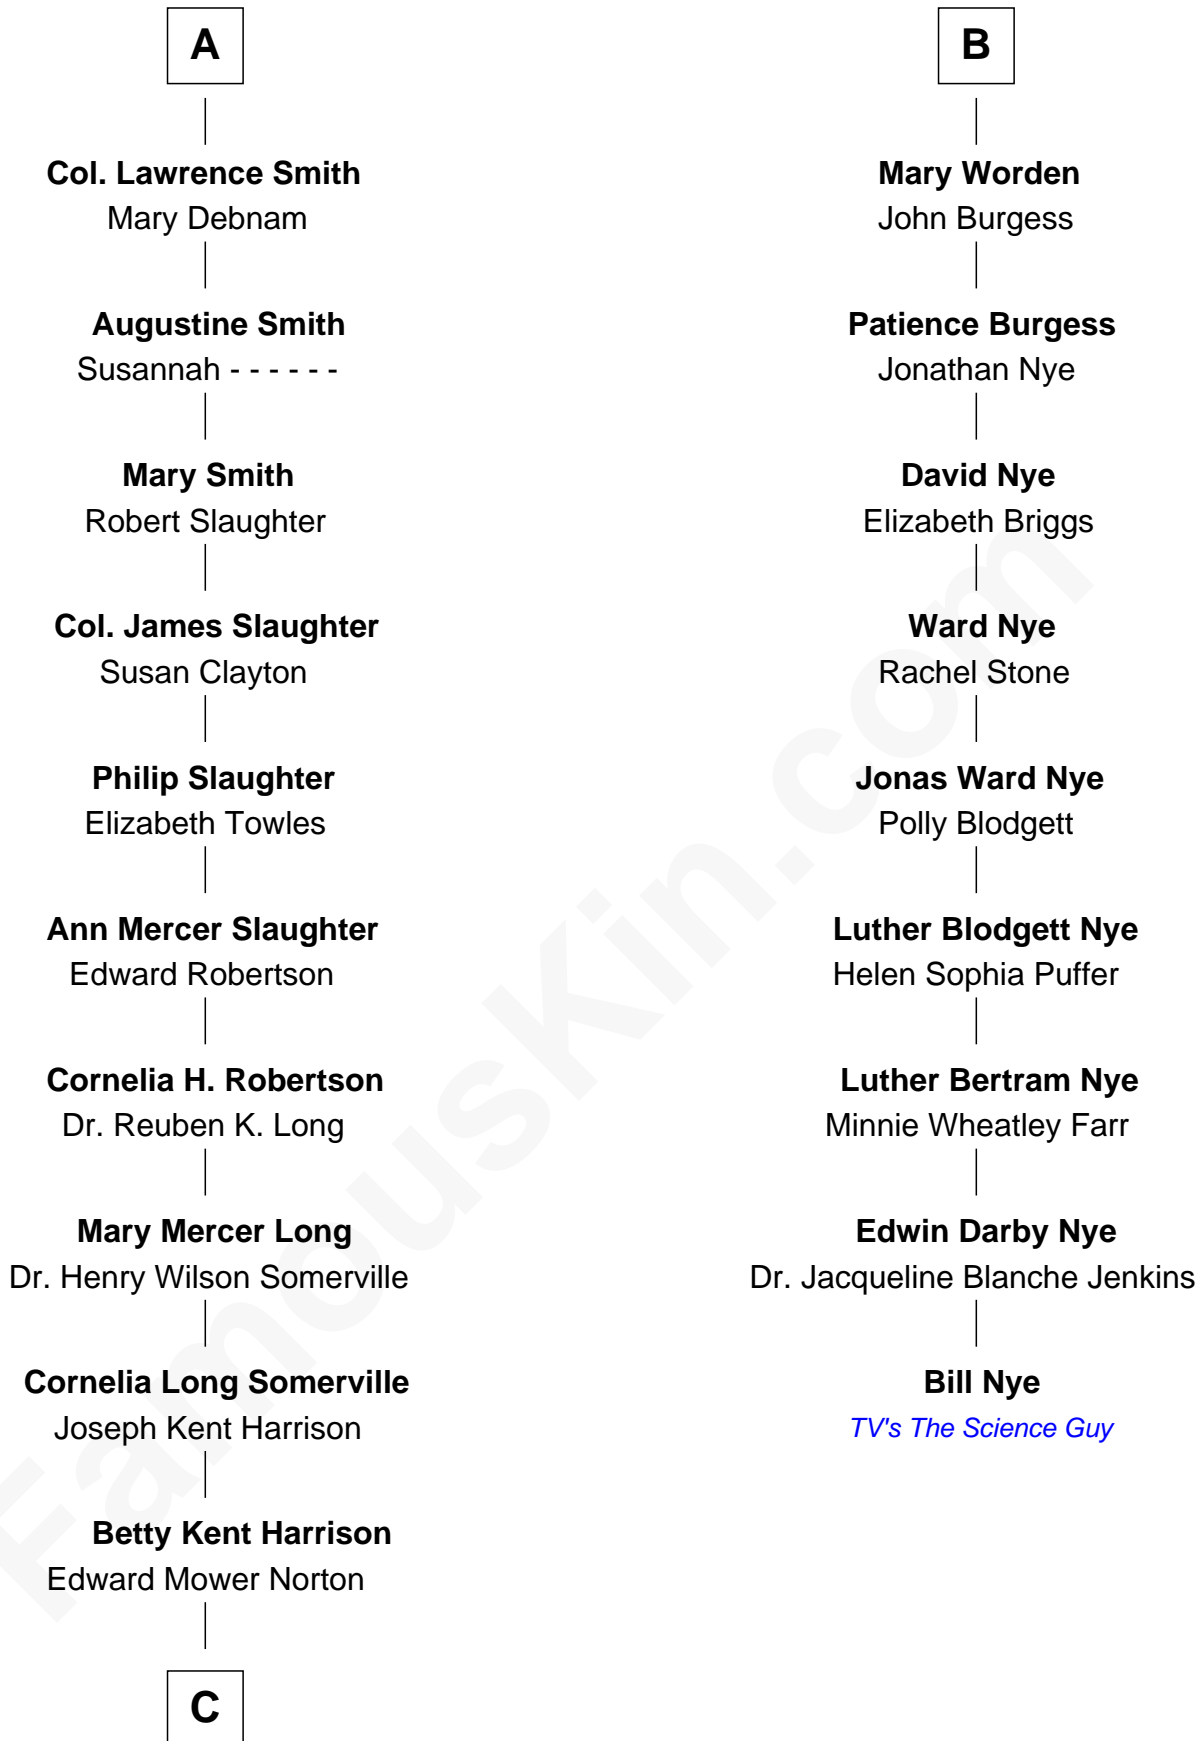

# FamousKin.com Relationship Chart of

**Edward Norton**

*Movie Actor*

15th cousin 3 times removed of

**Bill Nye**

*TV's The Science Guy*

**Richard Sherburne**

Alice Hamerton

**C**

Edward Mower Norton

Lydia Robinson Rouse

Edward Norton

*Movie Actor*

FamousKin.com