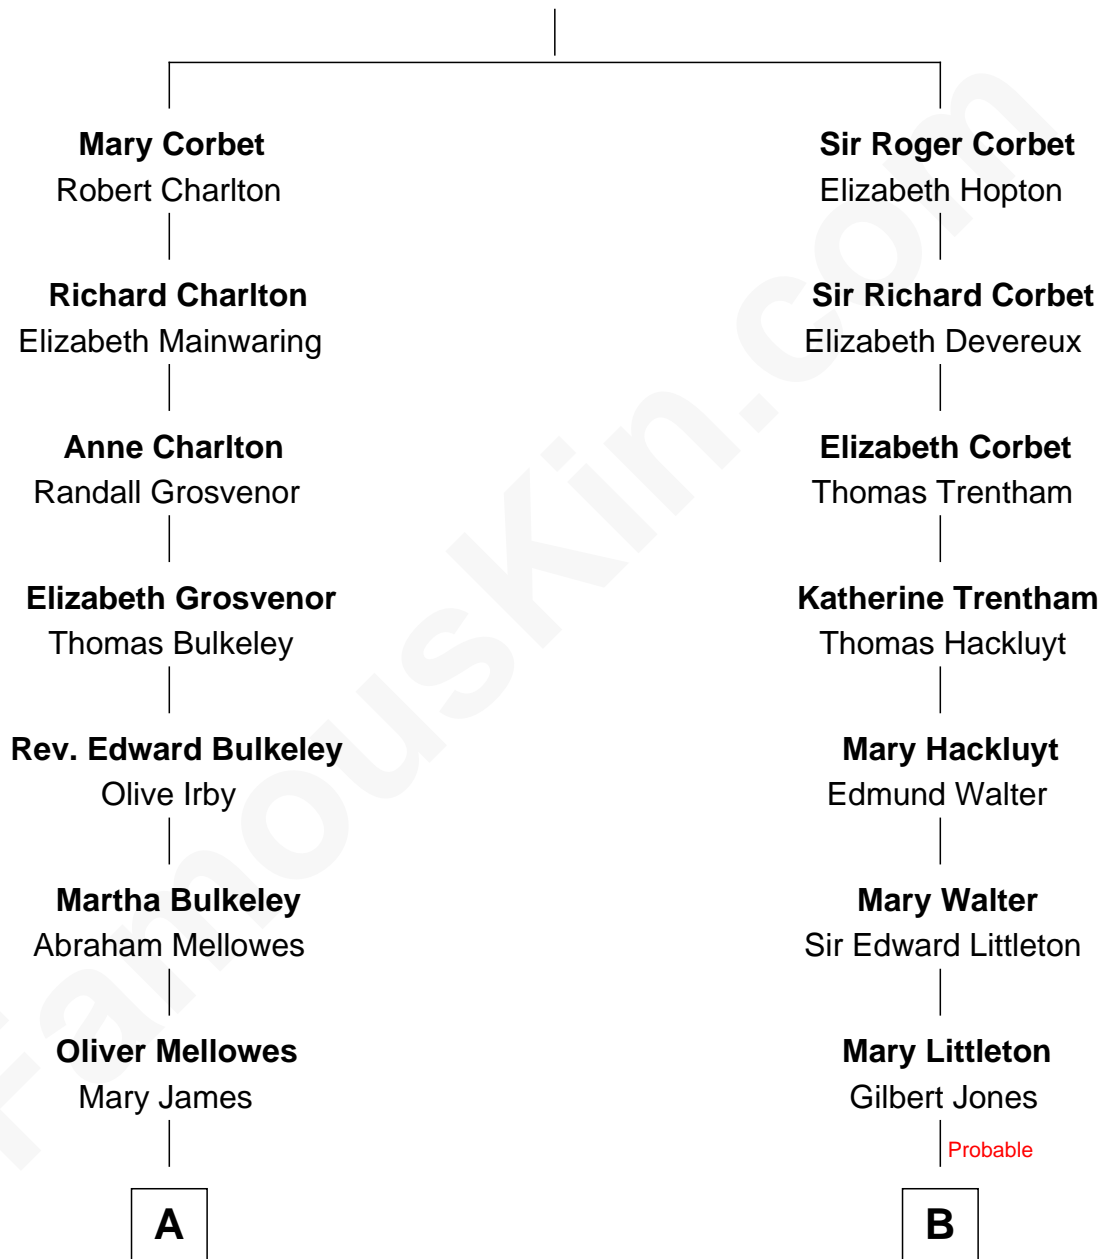

FamousKin.com Relationship Chart of

Edward Norton

Movie Actor

15th cousin 3 times removed of

Orson Welles

Radio, Stage, and Movie Actor

Sir Robert Corbet

Margaret - - - - -

C

Edward Mower Norton

Lydia Robinson Rouse

Edward Norton

Movie Actor

FamousKin.com