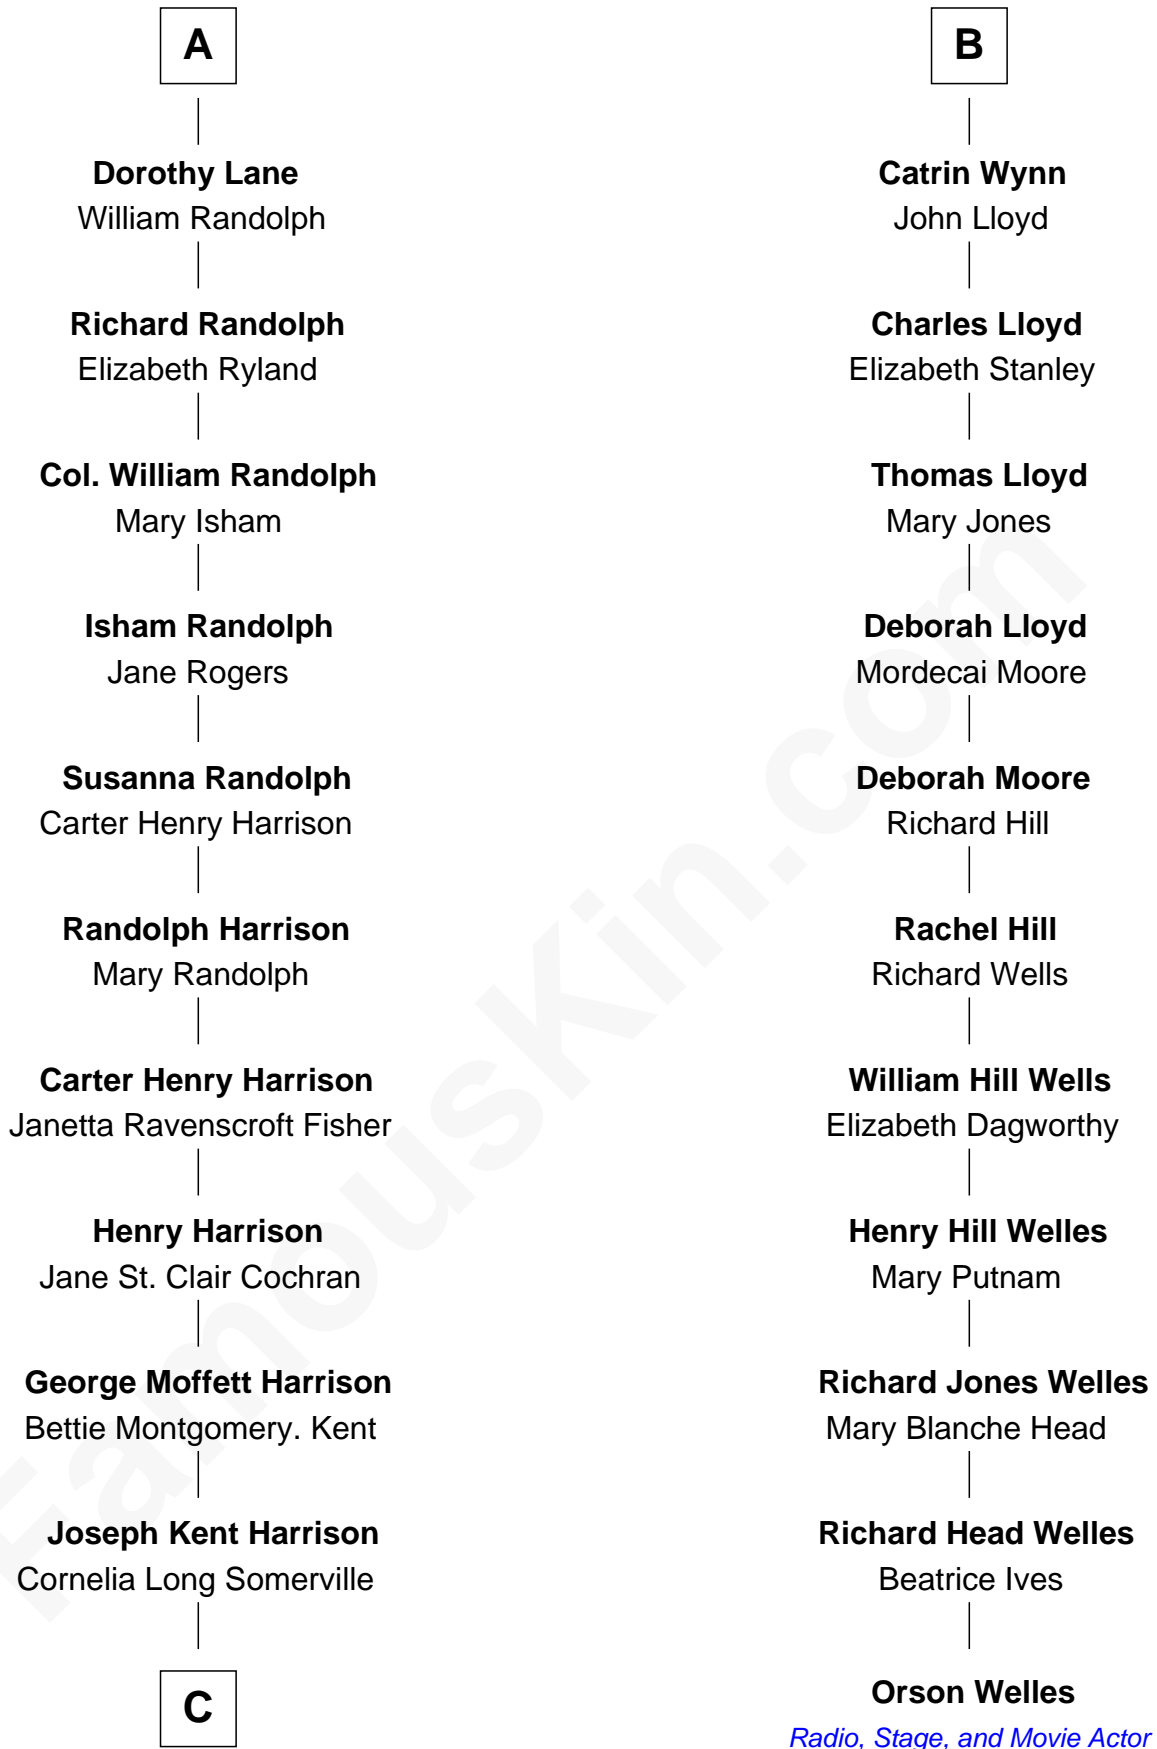

FamousKin.com
Relationship Chart of
Edward Norton
Movie Actor

17th cousin 2 times removed of
Orson Welles
Radio, Stage, and Movie Actor

C

Betty Kent Harrison
Edward Mower Norton

Edward Mower Norton
Lydia Robinson Rouse

Edward Norton
Movie Actor

FamousKin.com