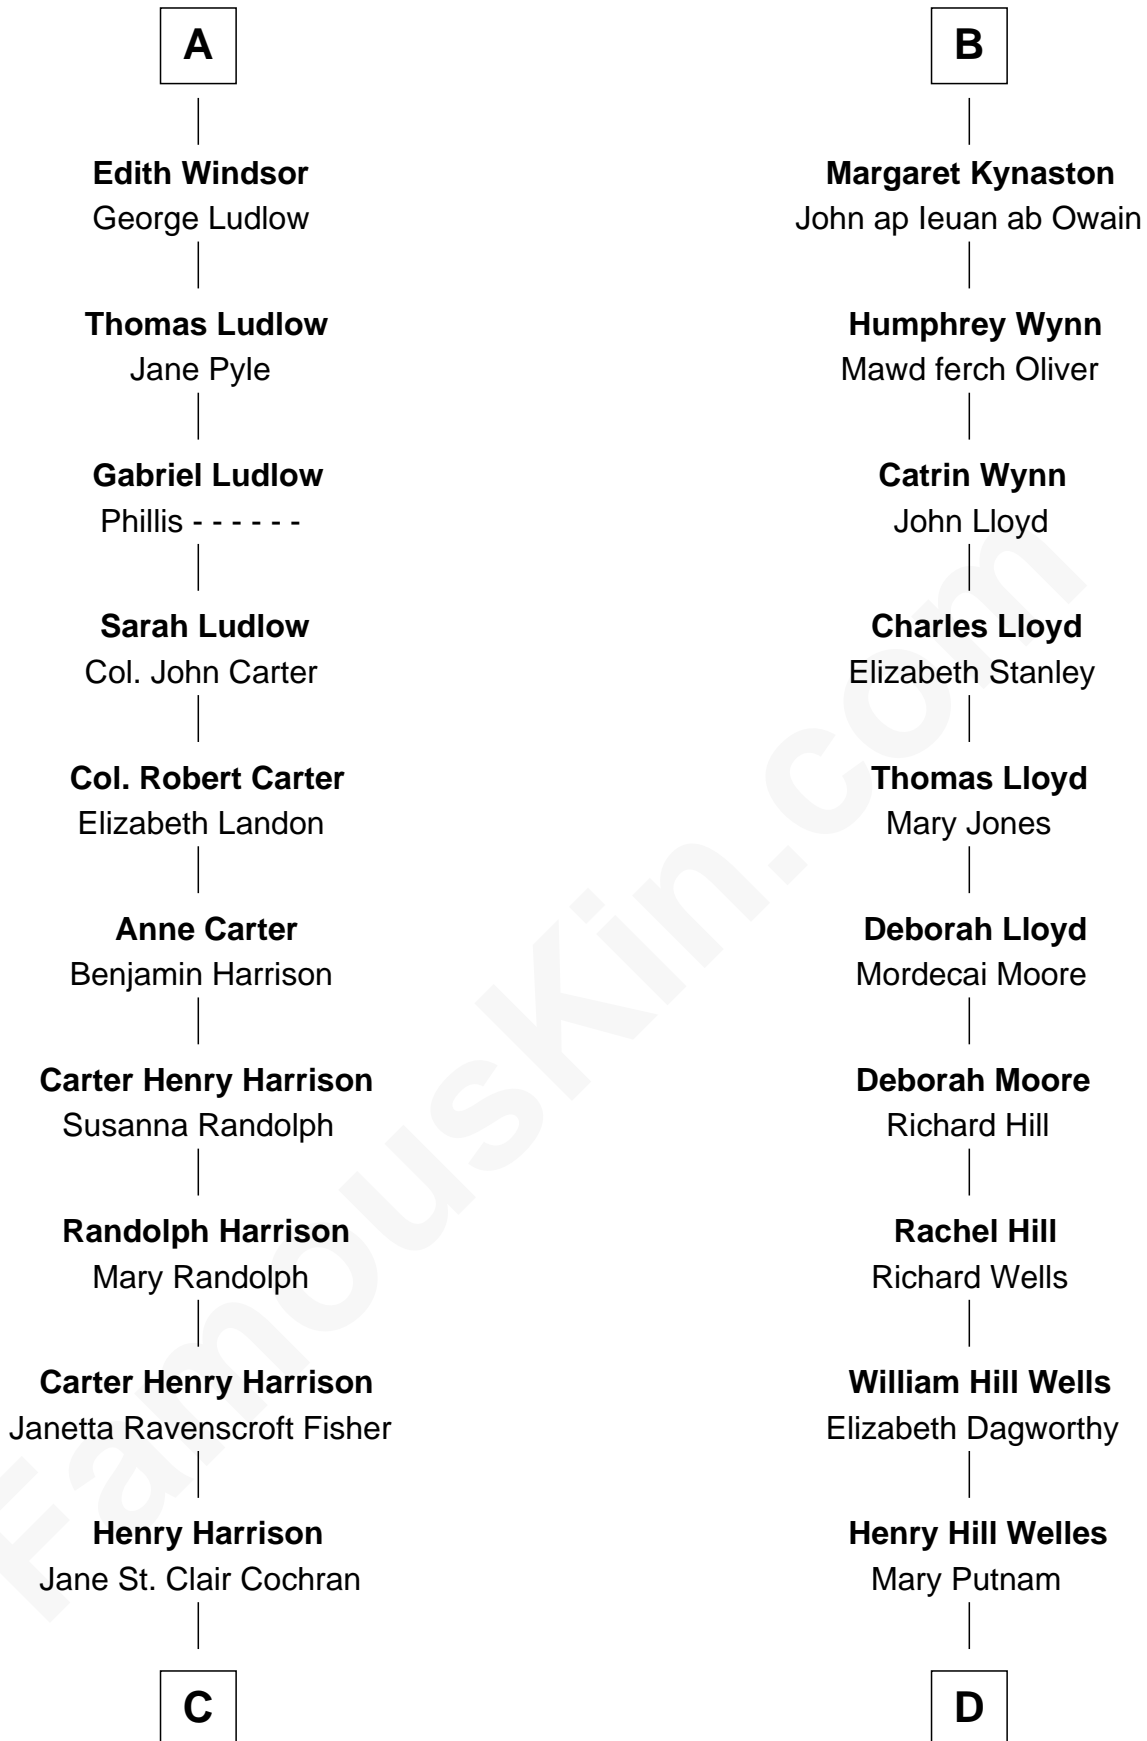

# FamousKin.com Relationship Chart of

**Edward Norton**

*Movie Actor*

19th cousin 2 times removed of

**Orson Welles**

*Radio, Stage, and Movie Actor*

**Humphrey de Bohun**

Elizabeth Plantagenet

**C**

**George Moffett Harrison**

Bettie Montgomery. Kent

**Joseph Kent Harrison**

Cornelia Long Somerville

**Betty Kent Harrison**

Edward Mower Norton

**Edward Mower Norton**

Lydia Robinson Rouse

**Edward Norton**

*Movie Actor*

**D**

**Richard Jones Welles**

Mary Blanche Head

**Richard Head Welles**

Beatrice Ives