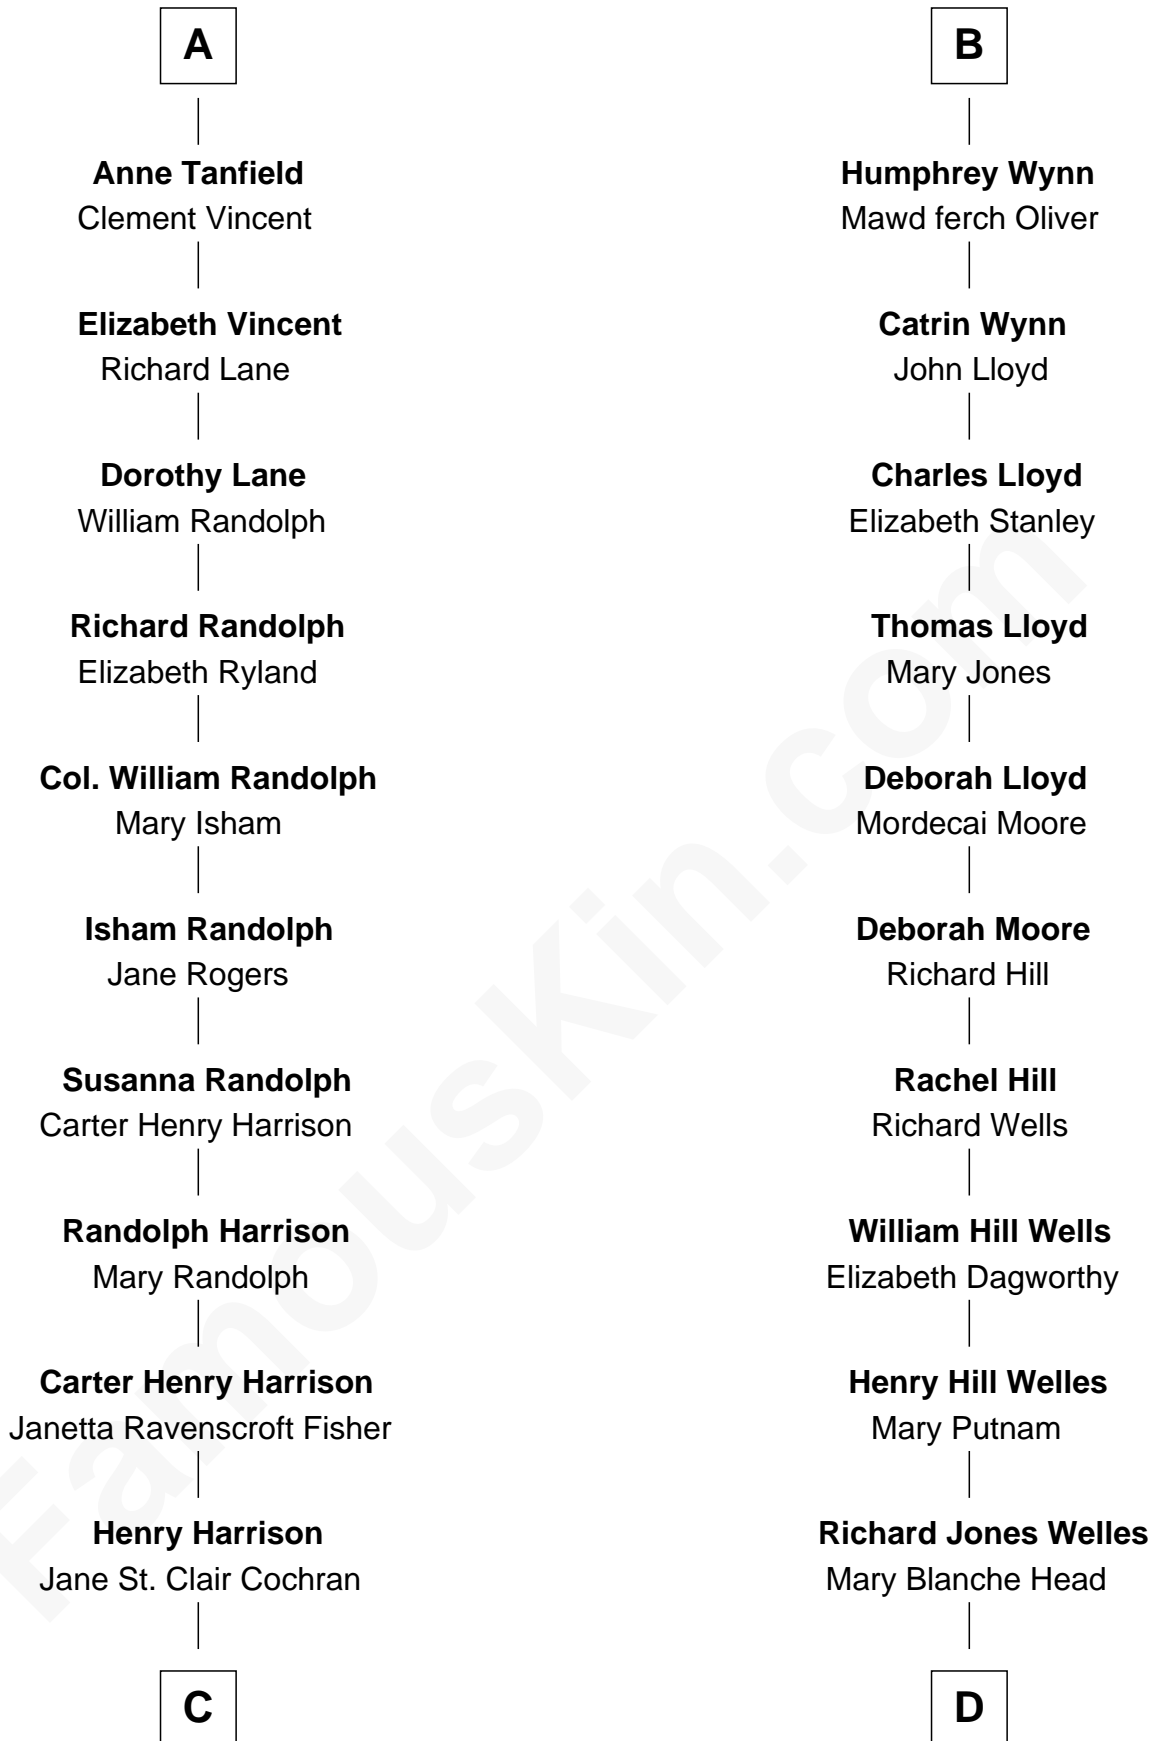

FamousKin.com Relationship Chart of

Edward Norton

Movie Actor

18th cousin 3 times removed of

Orson Welles

Radio, Stage, and Movie Actor

Sir William de Bohun
Elizabeth de Badlesmere

C

George Moffett Harrison

Bettie Montgomery. Kent

Joseph Kent Harrison

Cornelia Long Somerville

Betty Kent Harrison

Edward Mower Norton

Edward Mower Norton

Lydia Robinson Rouse