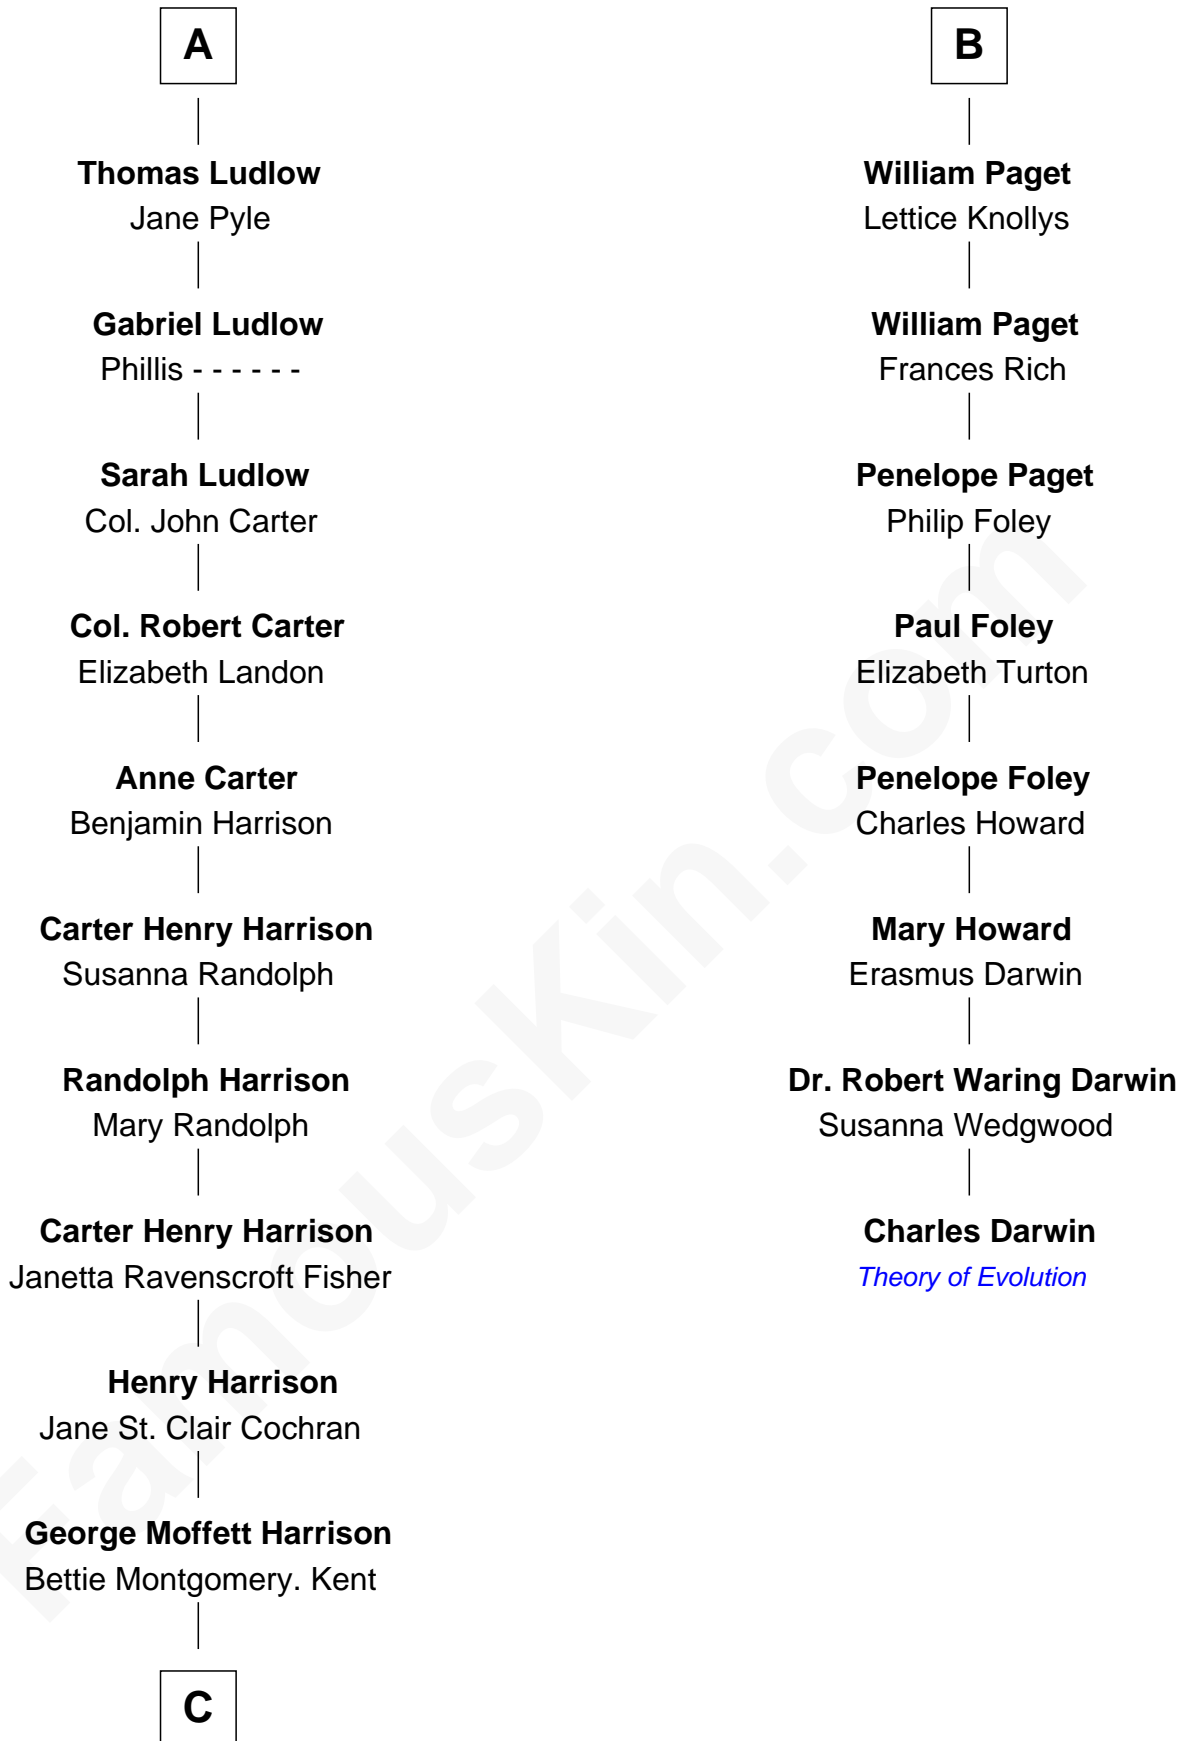

FamousKin.com Relationship Chart of

Edward Norton

Movie Actor

14th cousin 6 times removed of

Charles Darwin

Theory of Evolution

Sir Hugh de Courtnay

Margaret de Bohun

Anne Wake

Sir John Courtenay

Joan Champernoun

Sir Philip Courtenay

Elizabeth Hungerford

Katherine Courtenay

Sir William Huddesfield

Elizabeth Huddesfield

Sir Anthony Poyntz

Margaret Poyntz

Sir John Newton

Nazareth Newton

Thomas Paget

B

C

—
Joseph Kent Harrison
Cornelia Long Somerville