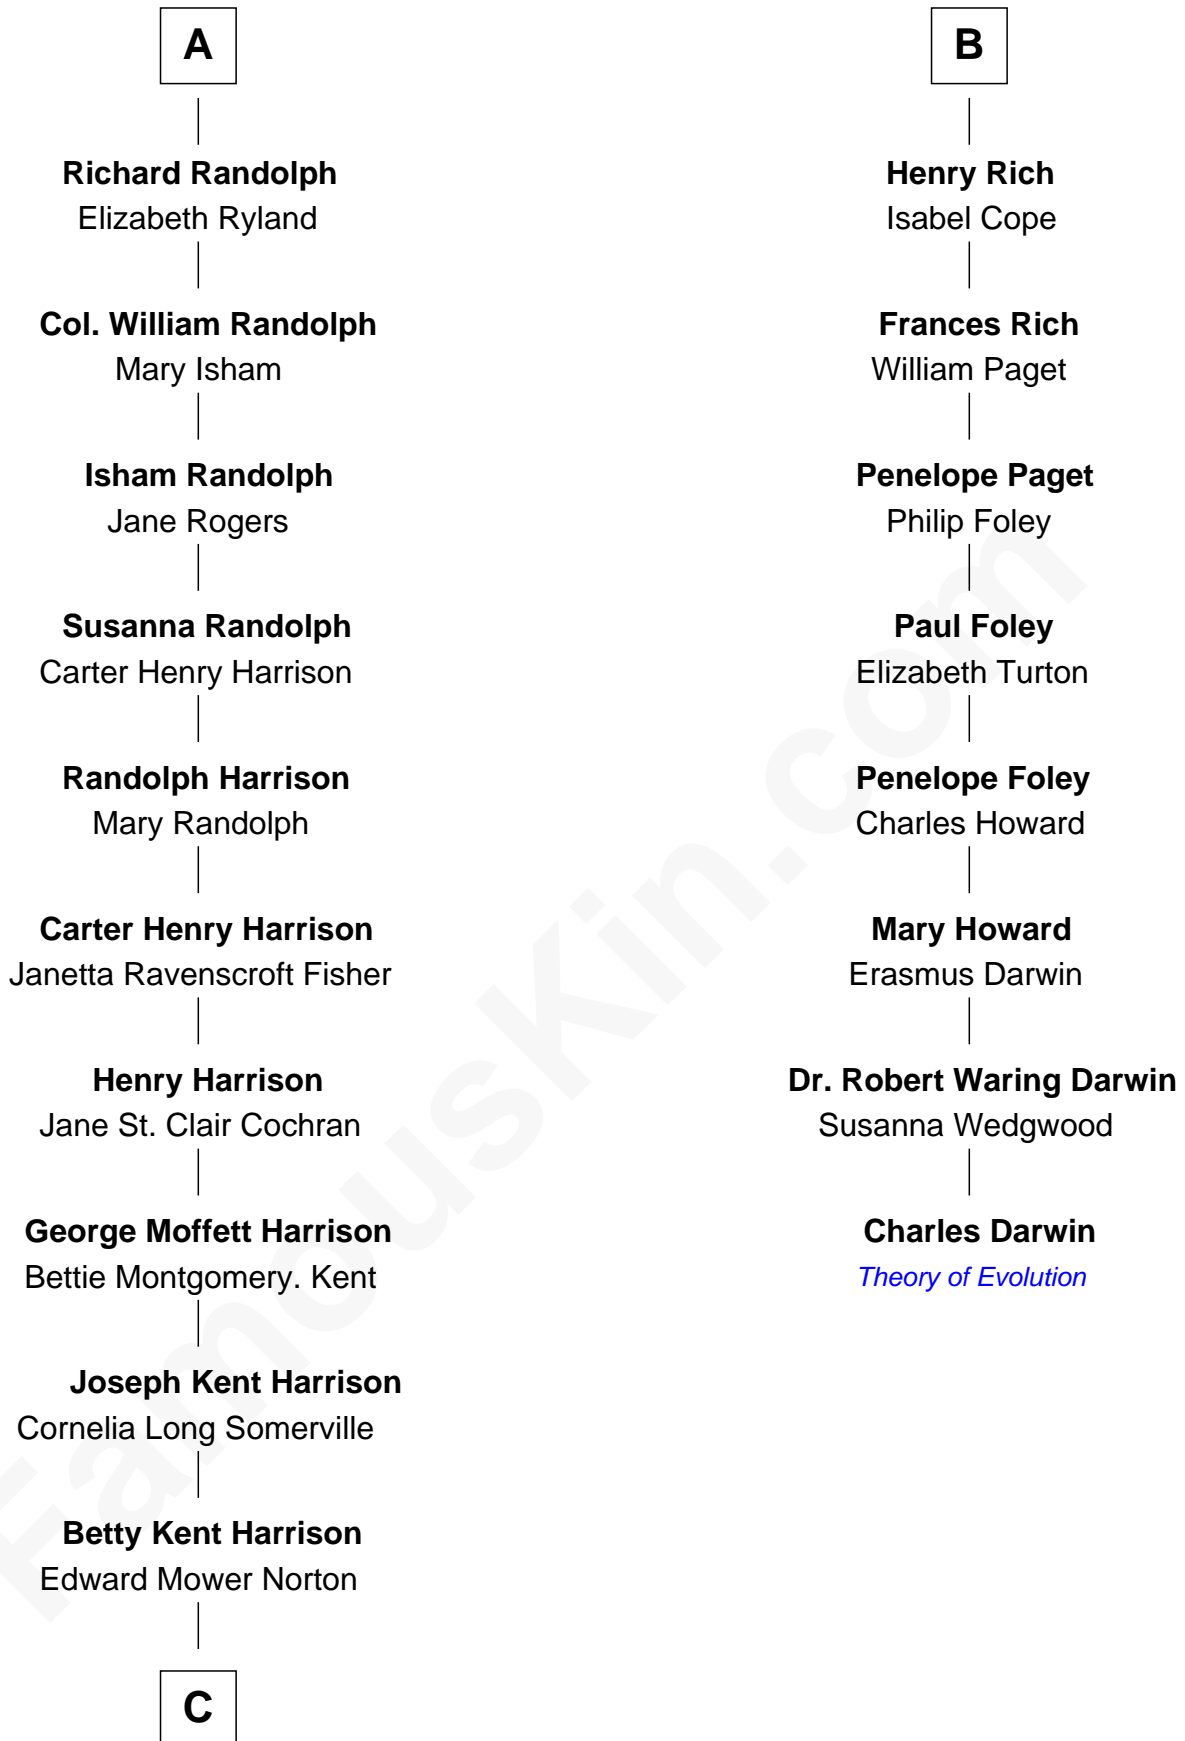

FamousKin.com Relationship Chart of

Edward Norton

Movie Actor

14th cousin 4 times removed of

Charles Darwin

Theory of Evolution

Sir Ralph Neville

Joan Beaufort

Anne Tanfield

Clement Vincent

Elizabeth Vincent

Richard Lane

Dorothy Lane

William Randolph

A

Sir Richard Neville

Alice Montagu

Katherine Neville

William Bonville

Cecily Bonville

Thomas Grey

Mary Grey

Walter Devereux

Sir Richard Devereux

Dorothy Hastings

Walter Devereux

Lettice Knollys

Penelope Devereux

Robert Rich

B

C

Edward Mower Norton