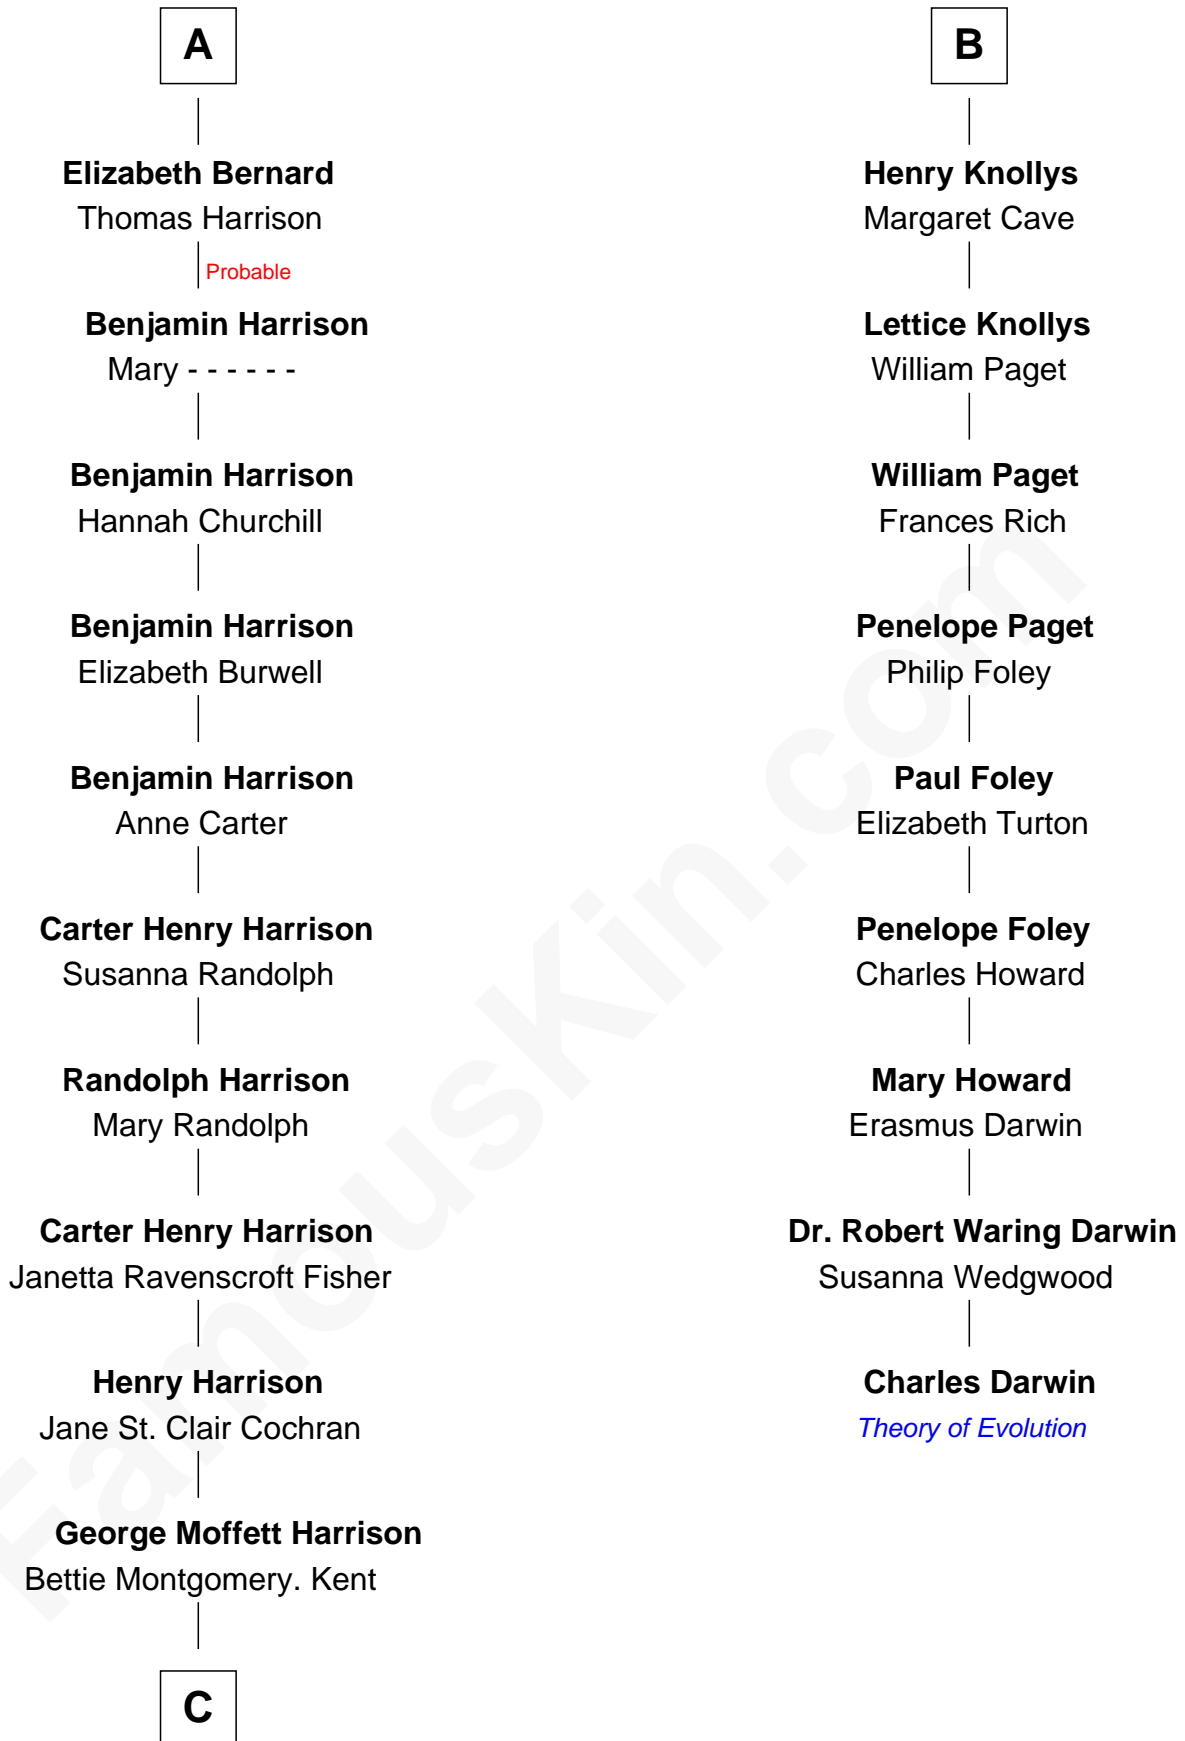

# FamousKin.com Relationship Chart of

**Edward Norton**

*Movie Actor*

15th cousin 5 times removed of

**Charles Darwin**

*Theory of Evolution*

**John de Welles**

Maud de Roos

James Butler

**James Butler**

Joan Beauchamp

**Sir Thomas Butler**

Anne Hankeford

**Margaret Butler**

Sir William Boleyn

**Thomas Boleyn**

Elizabeth Howard

**Mary Boleyn**

Sir William Carey

**Catherine Carey**

Sir Francis Knollys

**B**

**C**

—  
**Joseph Kent Harrison**  
Cornelia Long Somerville

—  
**Betty Kent Harrison**  
Edward Mower Norton

—  
**Edward Mower Norton**  
Lydia Robinson Rouse

—  
**Edward Norton**  
*Movie Actor*

FamousKin.com