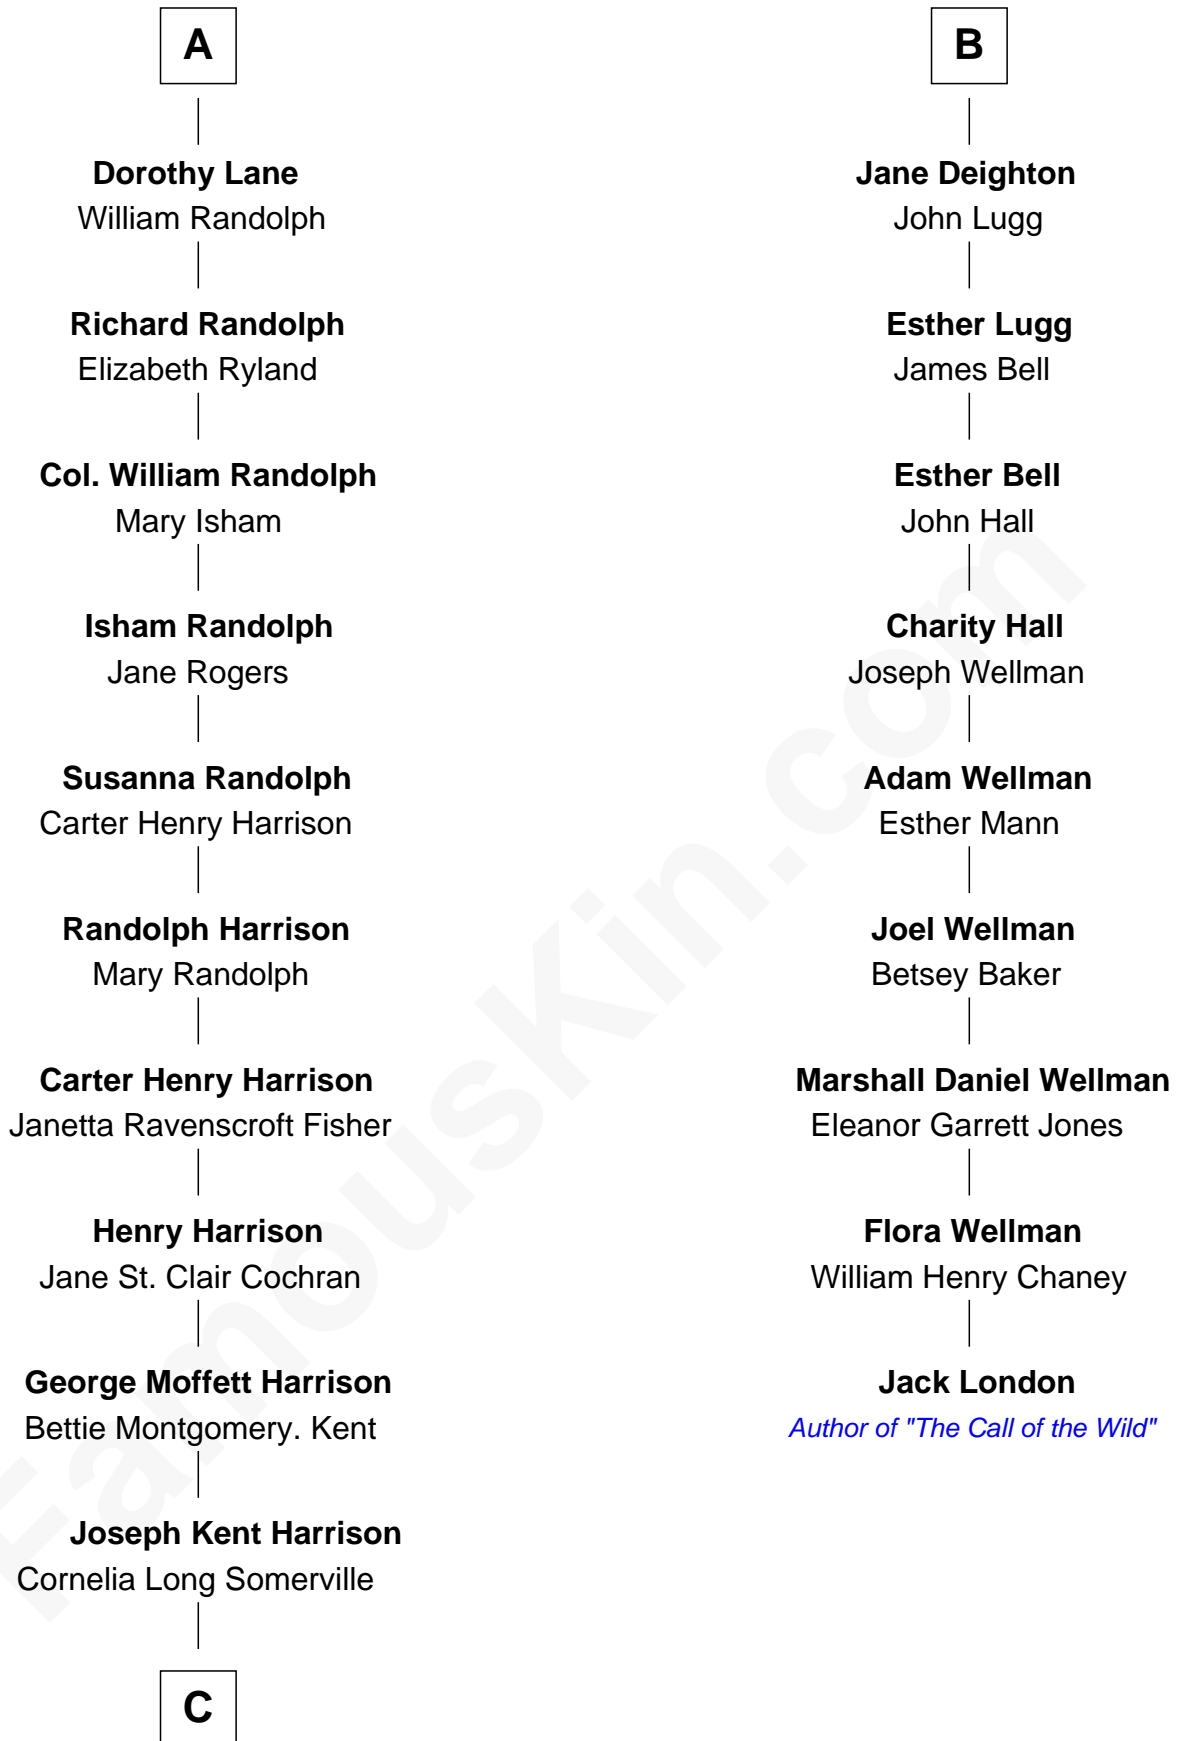

# FamousKin.com Relationship Chart of

**Edward Norton**

*Movie Actor*

15th cousin 4 times removed of

**Jack London**

*Author of "The Call of the Wild"*

**Sir Thomas Mowbray**

Elizabeth Fitzalan

**C**

**Betty Kent Harrison**  
Edward Mower Norton

**Edward Mower Norton**  
Lydia Robinson Rouse

**Edward Norton**  
*Movie Actor*

FamousKin.com