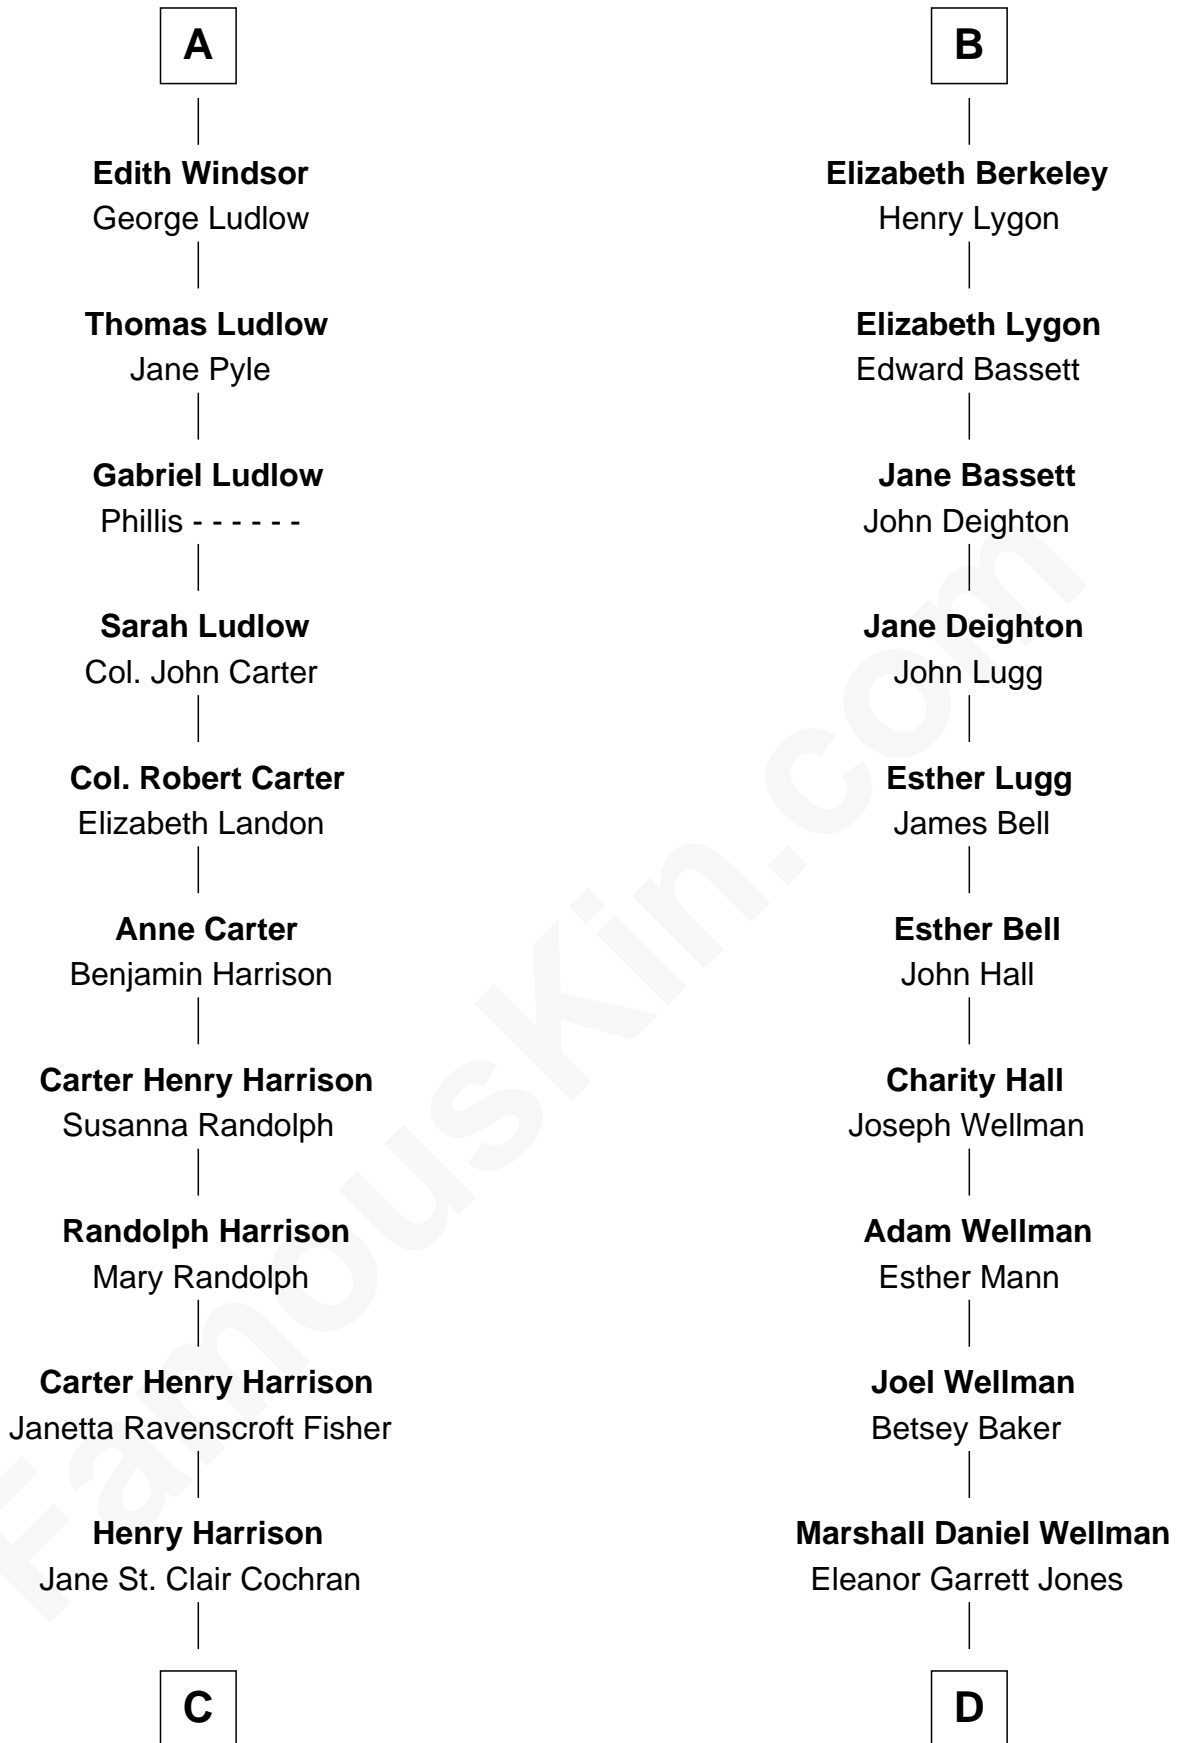

FamousKin.com Relationship Chart of

Edward Norton

Movie Actor

18th cousin 3 times removed of

Jack London

Author of "The Call of the Wild"

Humphrey de Bohun

Elizabeth Plantagenet

C

George Moffett Harrison

Bettie Montgomery. Kent

Joseph Kent Harrison

Cornelia Long Somerville

Betty Kent Harrison

Edward Mower Norton

Edward Mower Norton