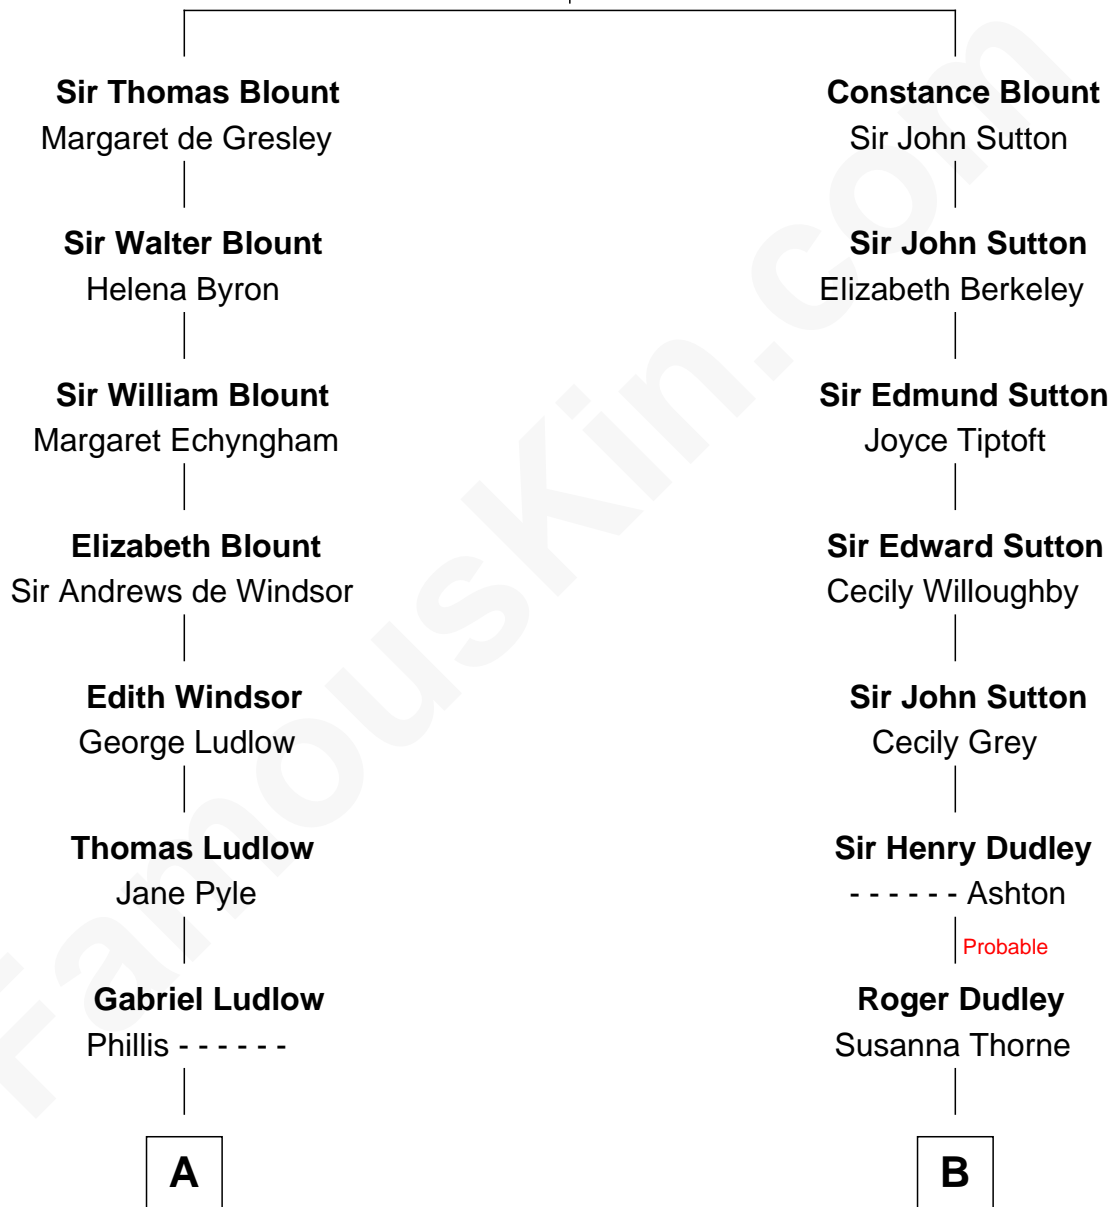

# FamousKin.com Relationship Chart of

**Edward Norton**

*Movie Actor*

16th cousin 2 times removed of

**John Kerry**

*68th U.S. Secretary of State*

**Sir Walter Blount**

Sancha de Ayala

**C**

**Edward Mower Norton**

Lydia Robinson Rouse

**Edward Norton**

*Movie Actor*

FamousKin.com