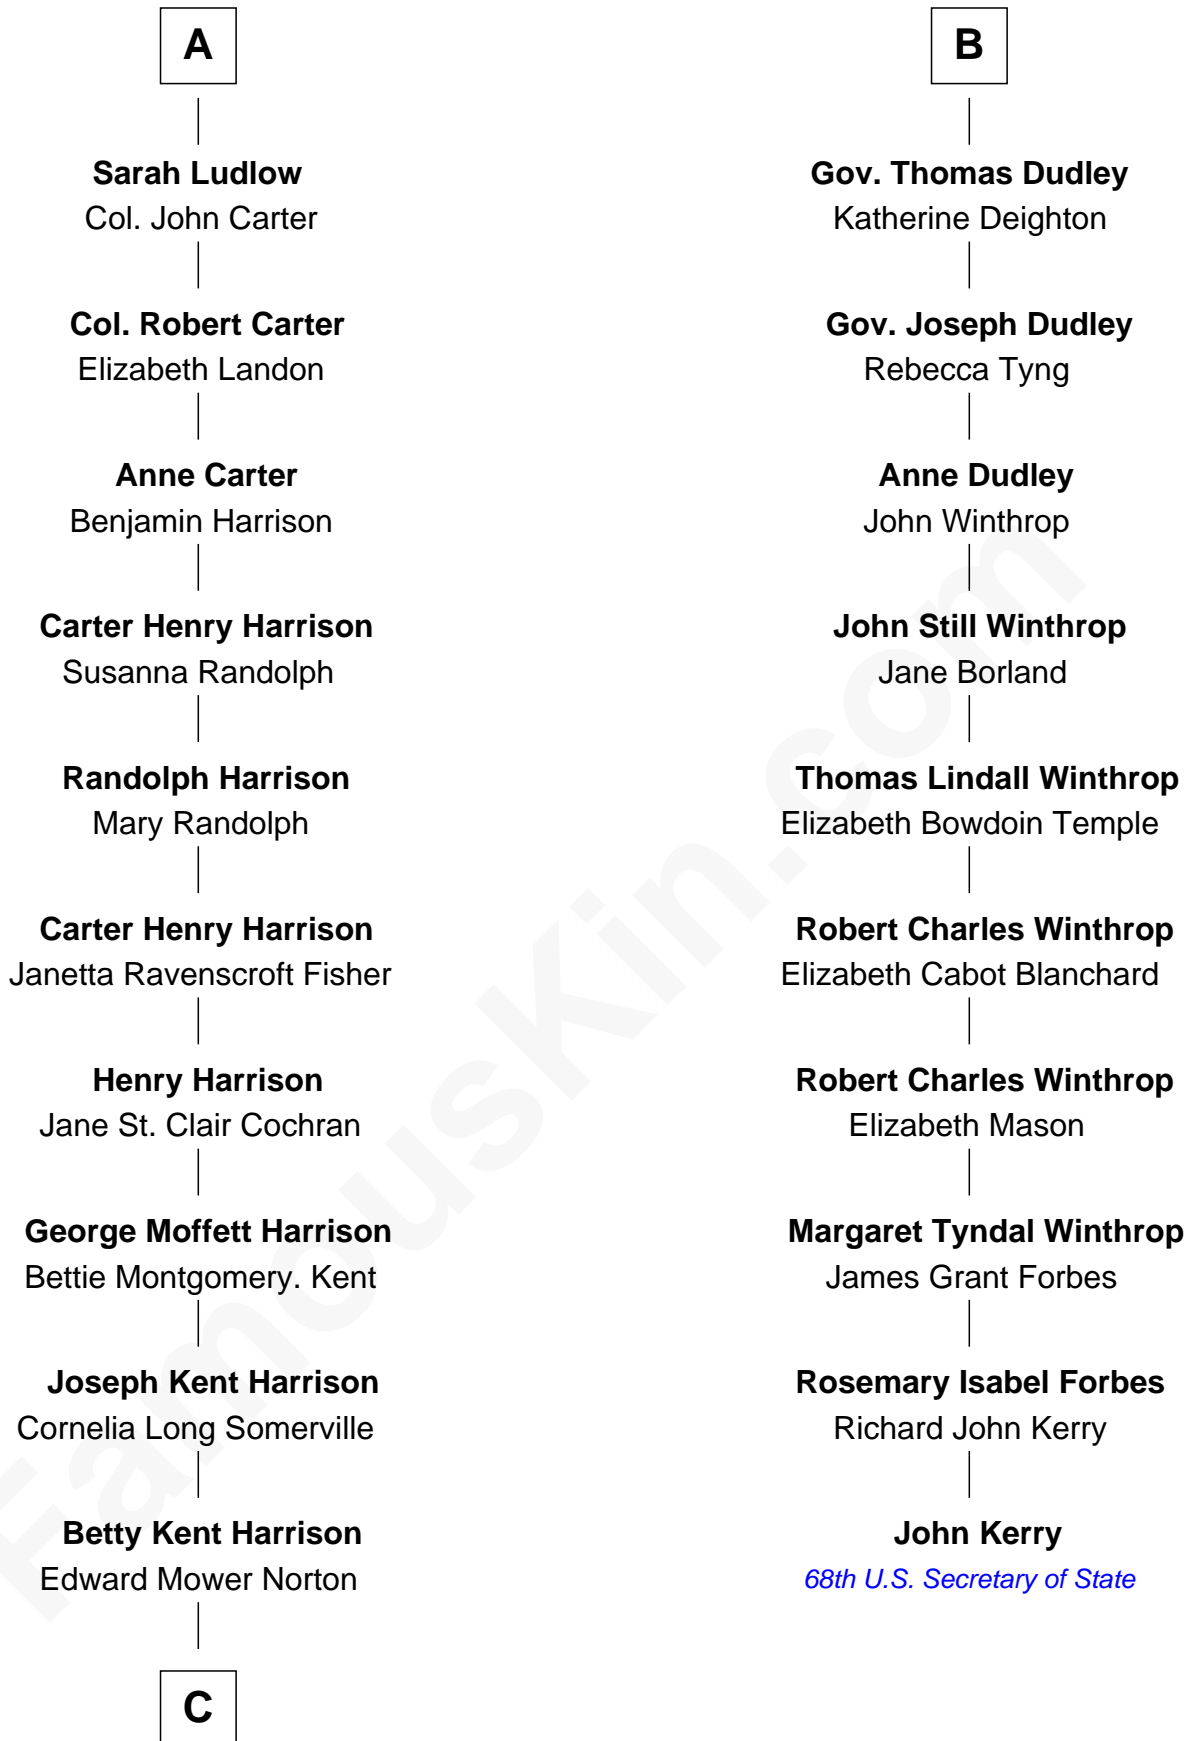

# FamousKin.com Relationship Chart of

**Edward Norton**

*Movie Actor*

16th cousin 2 times removed of

**John Kerry**

*68th U.S. Secretary of State*

**Sir Walter Blount**

Sancha de Ayala

**C**

**Edward Mower Norton**

Lydia Robinson Rouse

**Edward Norton**

*Movie Actor*

FamousKin.com