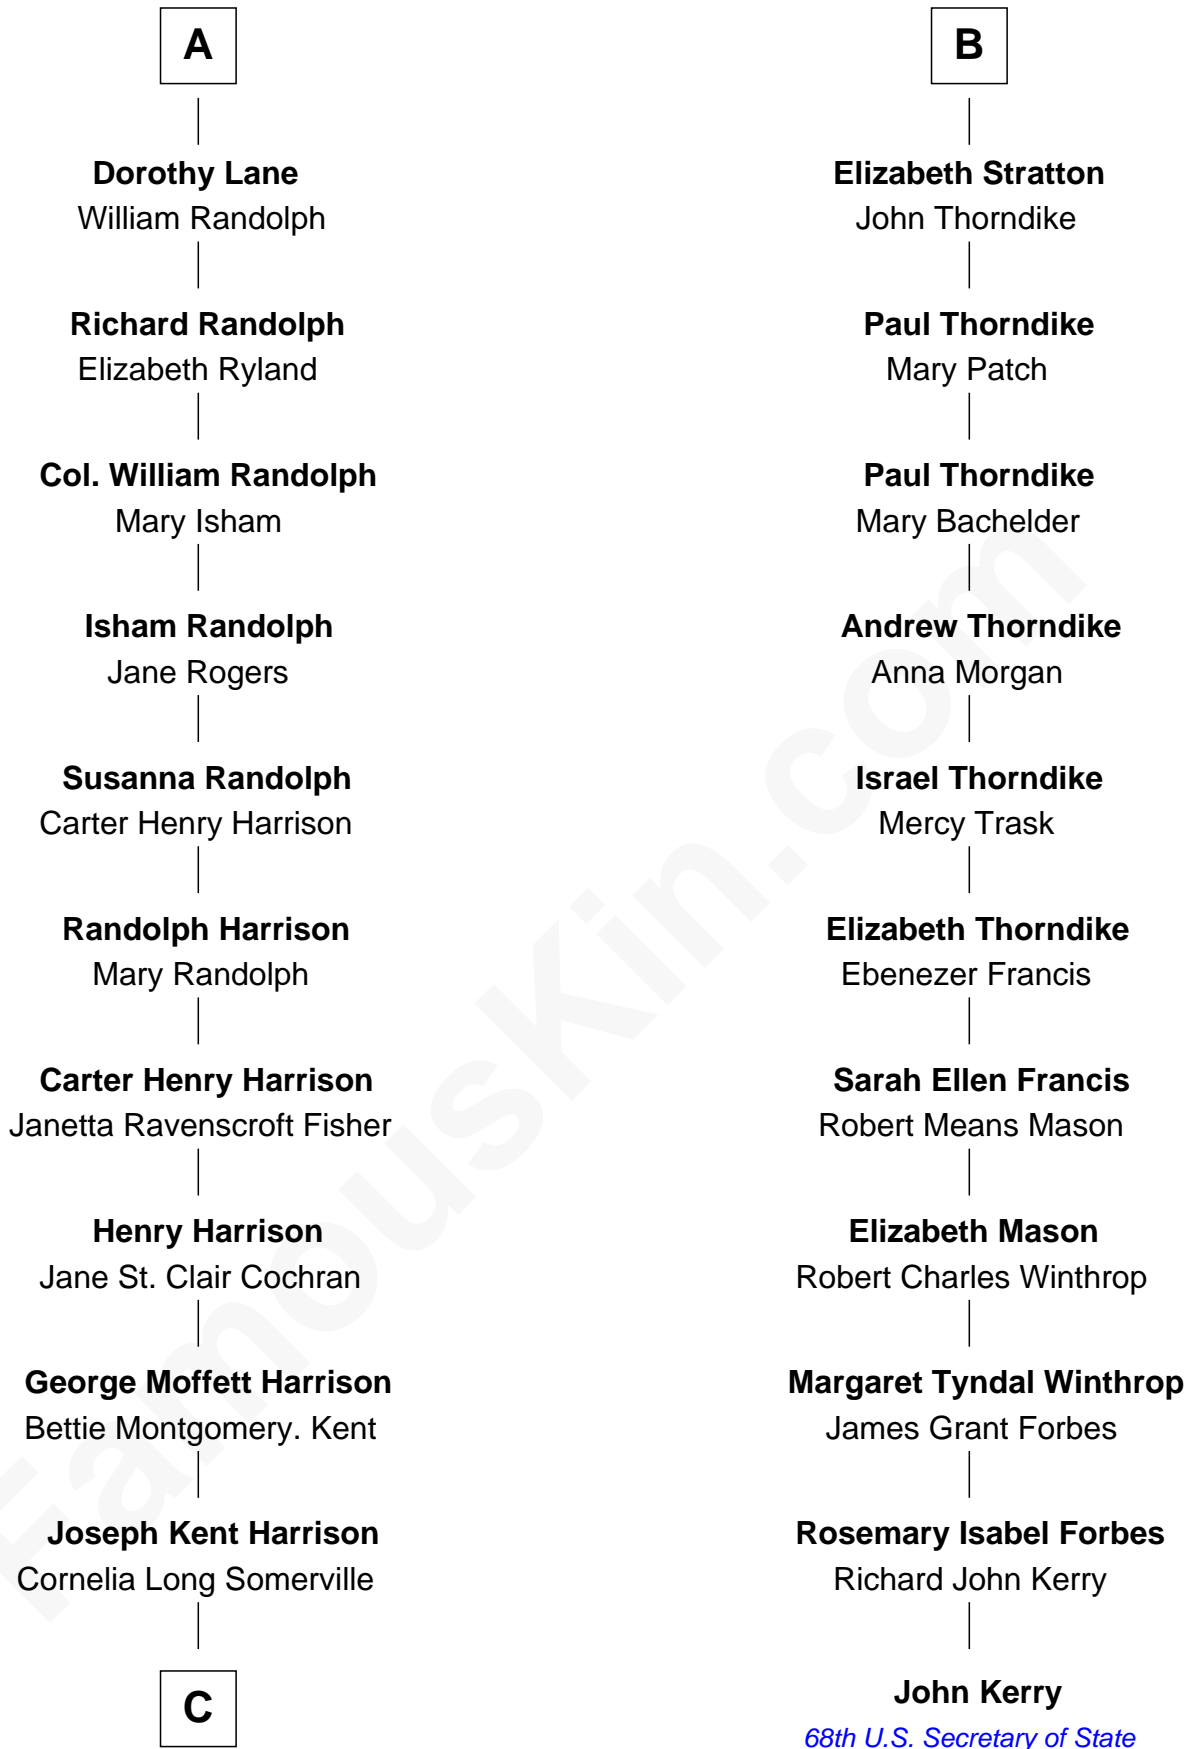

FamousKin.com Relationship Chart of

Edward Norton

Movie Actor

17th cousin 2 times removed of

John Kerry

68th U.S. Secretary of State

Sir John Howard

Alice Tendring

Sir Robert Howard

Margaret Mowbray

Katherine Howard

Sir Edward Neville

Catherine Neville

Robert Tanfield

William Tanfield

Elizabeth Stavelly

Mary Hussey

Elizabeth Howard

Henry Wentworth

Margery Wentworth

Sir William Waldegrave

Dorothy Waldegrave

Sir John Spring

Frances Spring

Edmund Wright

Mary Wright

William Derehaugh

Anne Derehaugh

John Stratton

B

C

Betty Kent Harrison
Edward Mower Norton