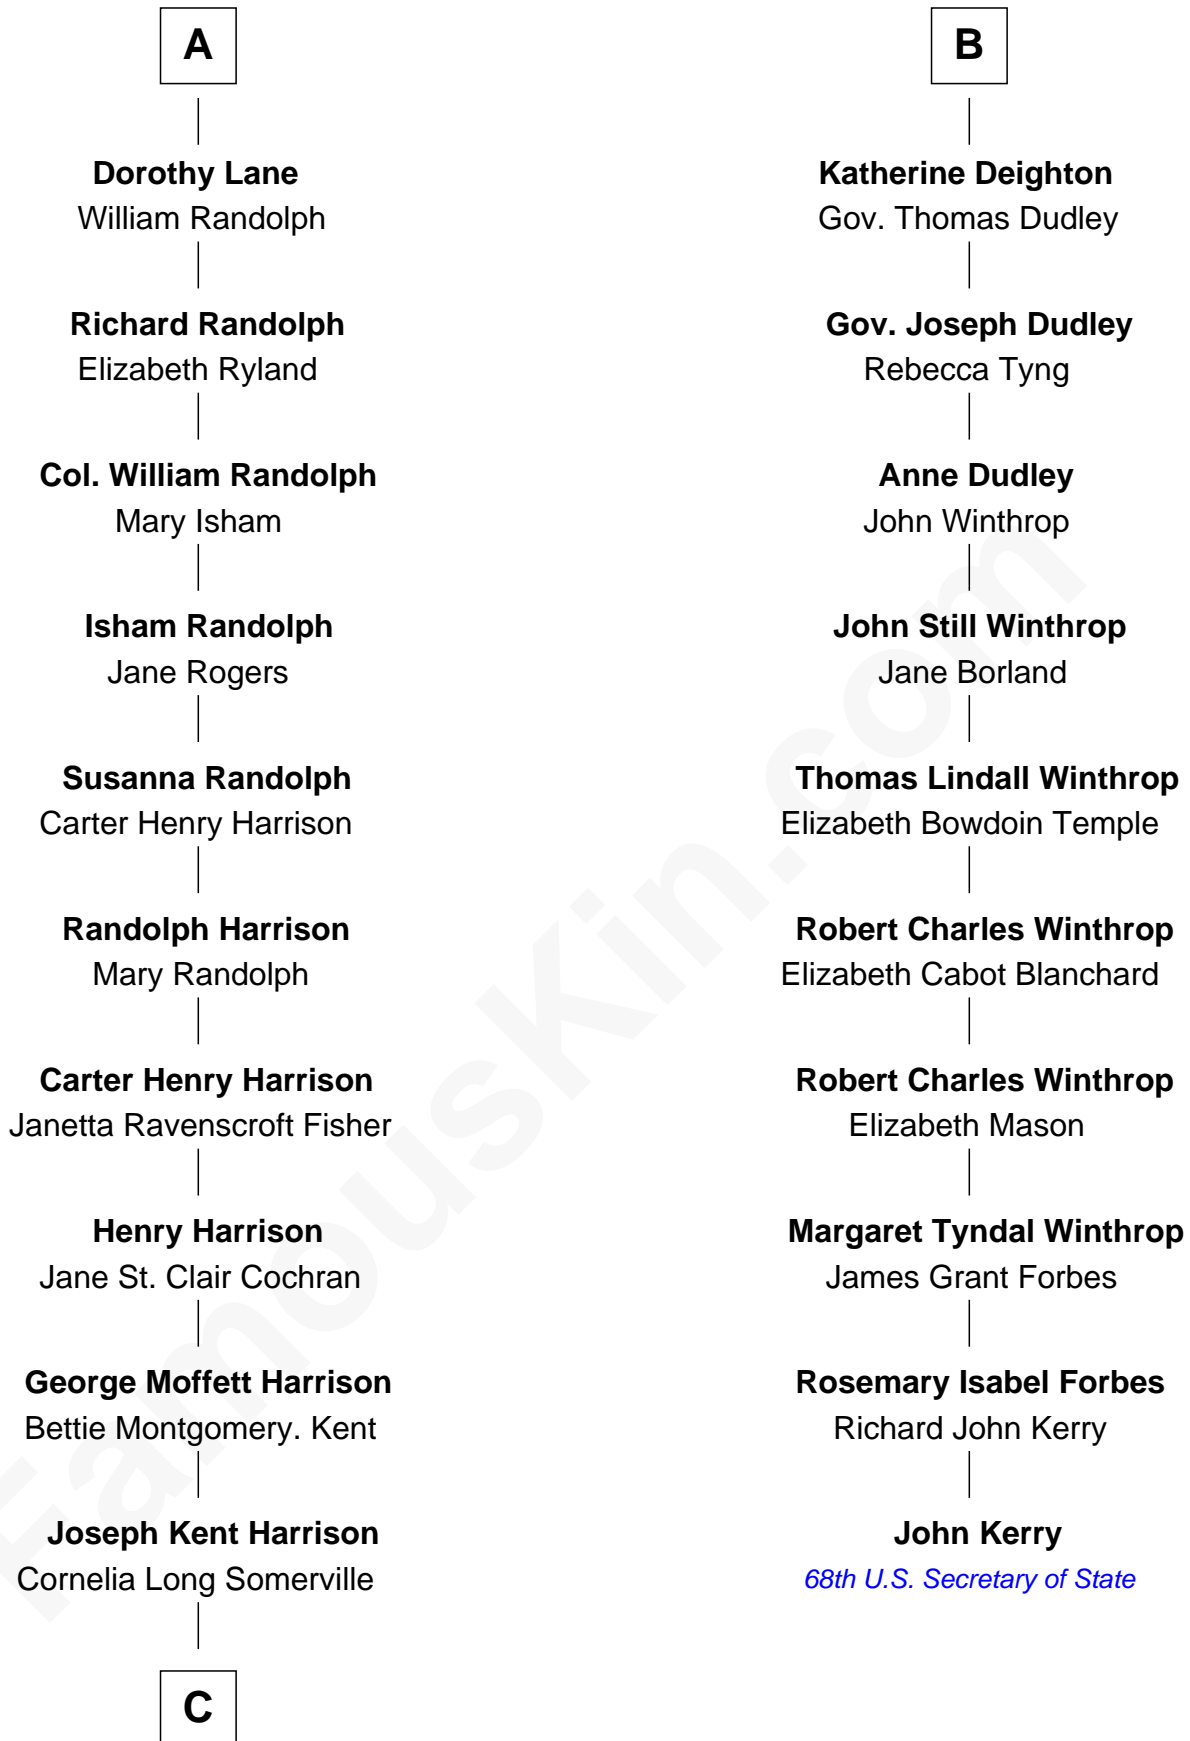

FamousKin.com Relationship Chart of

Edward Norton

Movie Actor

16th cousin 3 times removed of

John Kerry

68th U.S. Secretary of State

Sir Thomas Mowbray

Elizabeth Fitzalan

Margaret Mowbray

Sir Robert Howard

Katherine Howard

Sir Edward Neville

Catherine Neville

Robert Tanfield

William Tanfield

Elizabeth Stavely

Henry Lygon

Elizabeth Lygon

Edward Bassett

Jane Bassett

John Deighton

B

C

Betty Kent Harrison
Edward Mower Norton