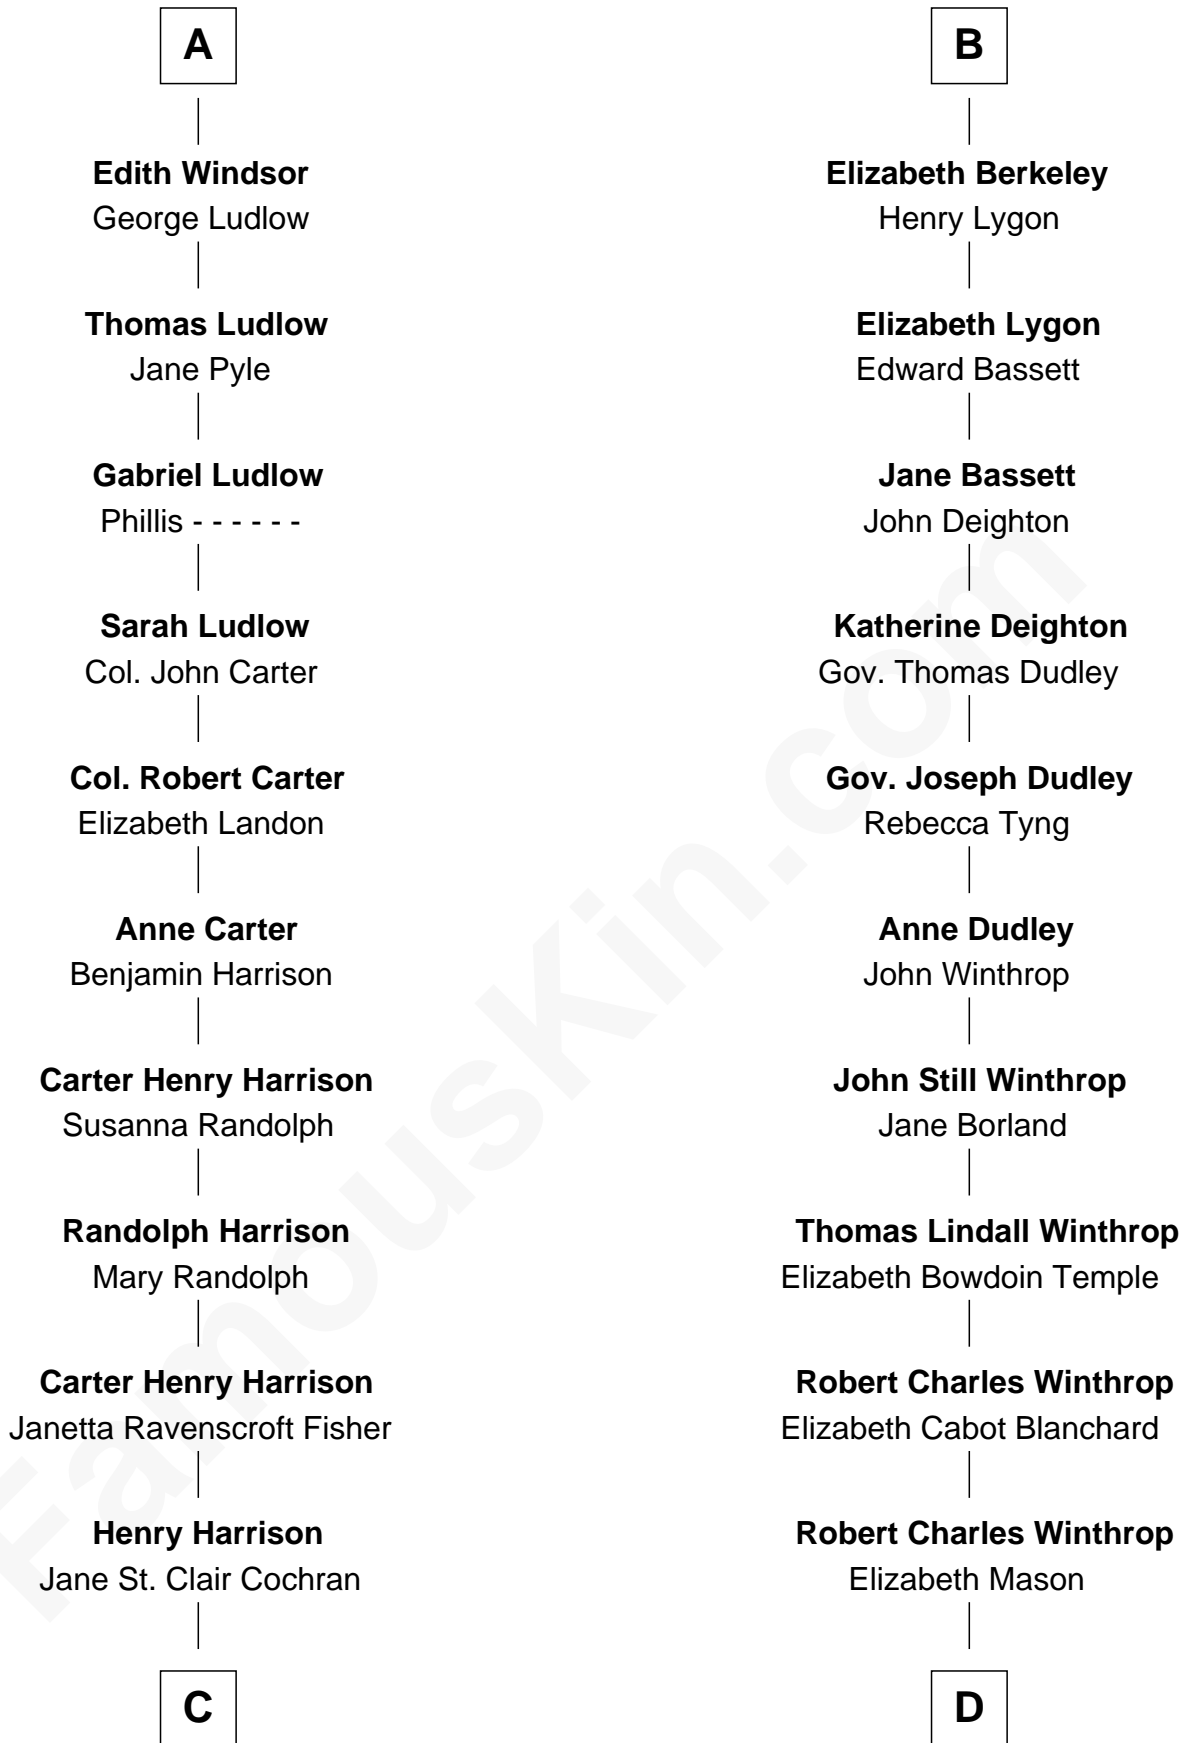

FamousKin.com Relationship Chart of

Edward Norton

Movie Actor

19th cousin 2 times removed of

John Kerry

68th U.S. Secretary of State

Humphrey de Bohun

Elizabeth Plantagenet

C

George Moffett Harrison
Bettie Montgomery. Kent

Joseph Kent Harrison
Cornelia Long Somerville

Betty Kent Harrison
Edward Mower Norton

Edward Mower Norton
Lydia Robinson Rouse

Edward Norton
Movie Actor

D

Margaret Tyndal Winthrop
James Grant Forbes