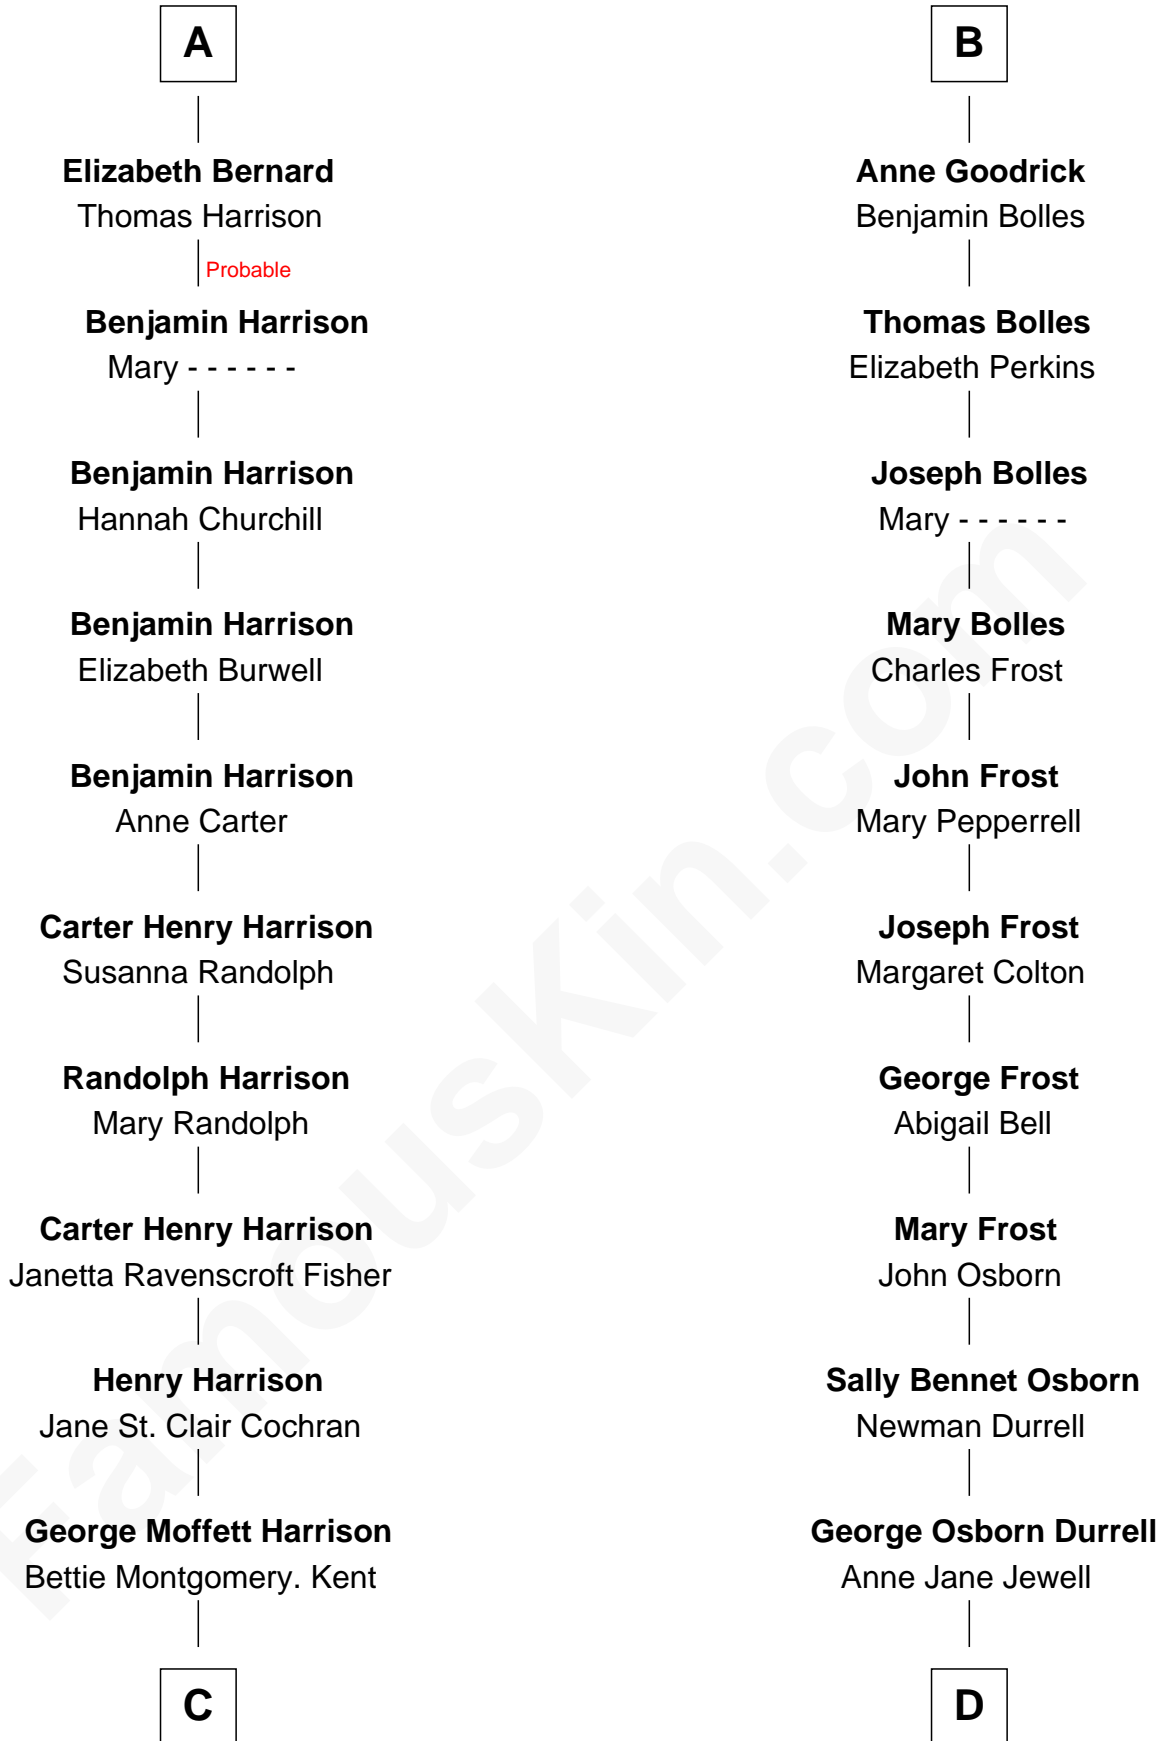

FamousKin.com Relationship Chart of

Edward Norton

Movie Actor

19th cousin 1 time removed of

Lucille Ball

TV Actress - "I Love Lucy"

John de Welles

Maud de Roos

C

Joseph Kent Harrison
Cornelia Long Somerville

Betty Kent Harrison
Edward Mower Norton

Edward Mower Norton
Lydia Robinson Rouse

Edward Norton
Movie Actor

D

Nellie Rebecca Durrell
Jasper Clinton Ball

Henry Durrell Ball
Desiree Evelyn Hunt