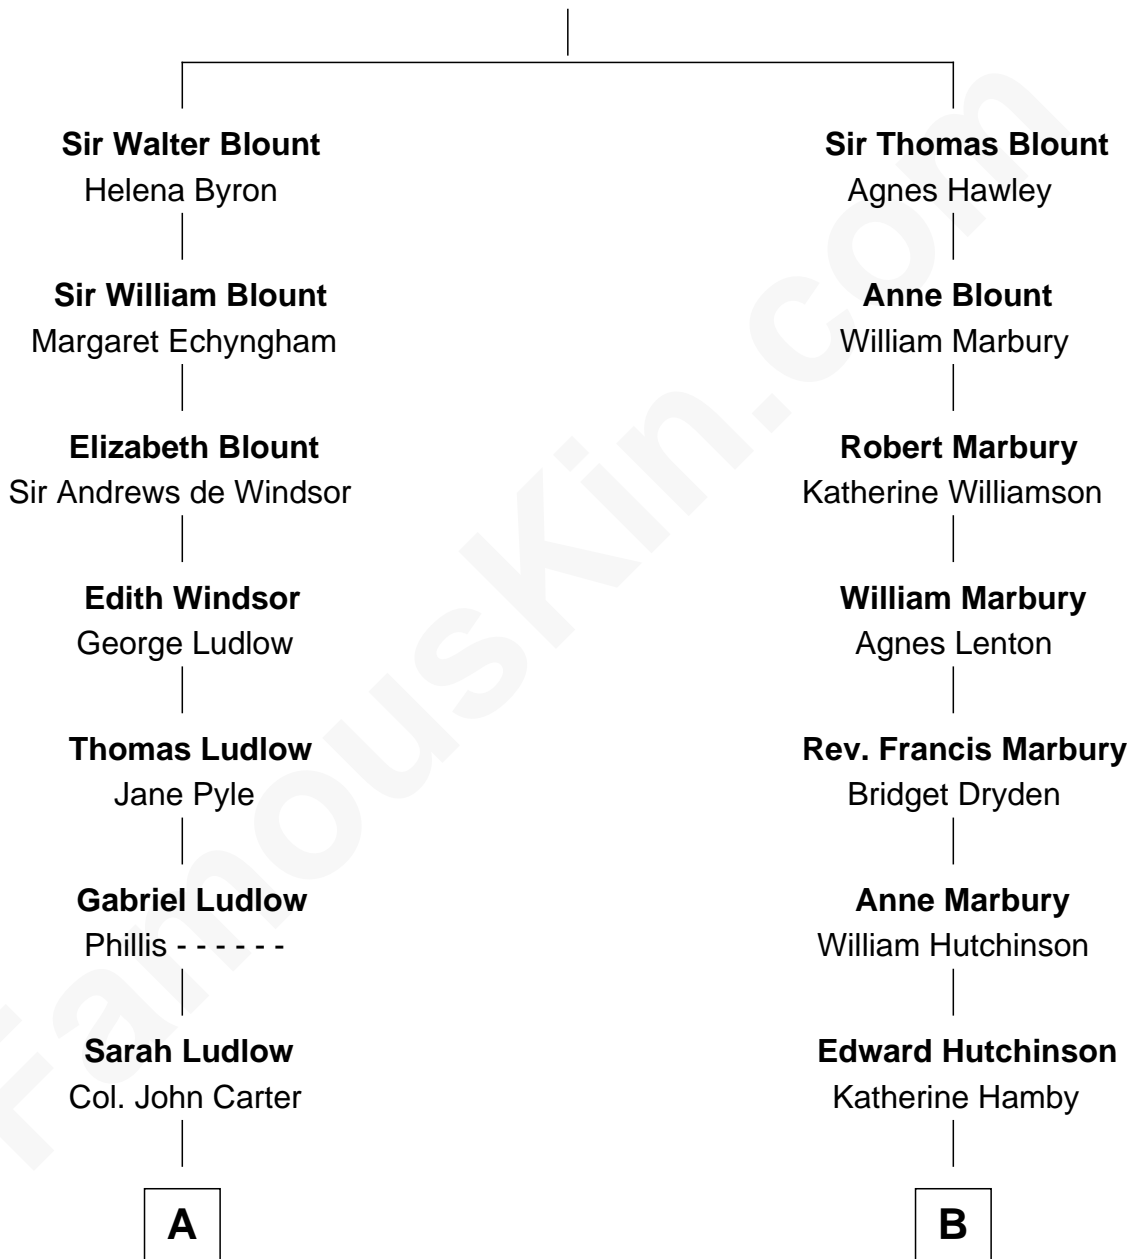

FamousKin.com Relationship Chart of

Edward Norton

Movie Actor

17th cousin 1 time removed of

Jeb Bush

43rd Governor of Florida

Sir Thomas Blount

Margaret de Gresley

FamousKin.com