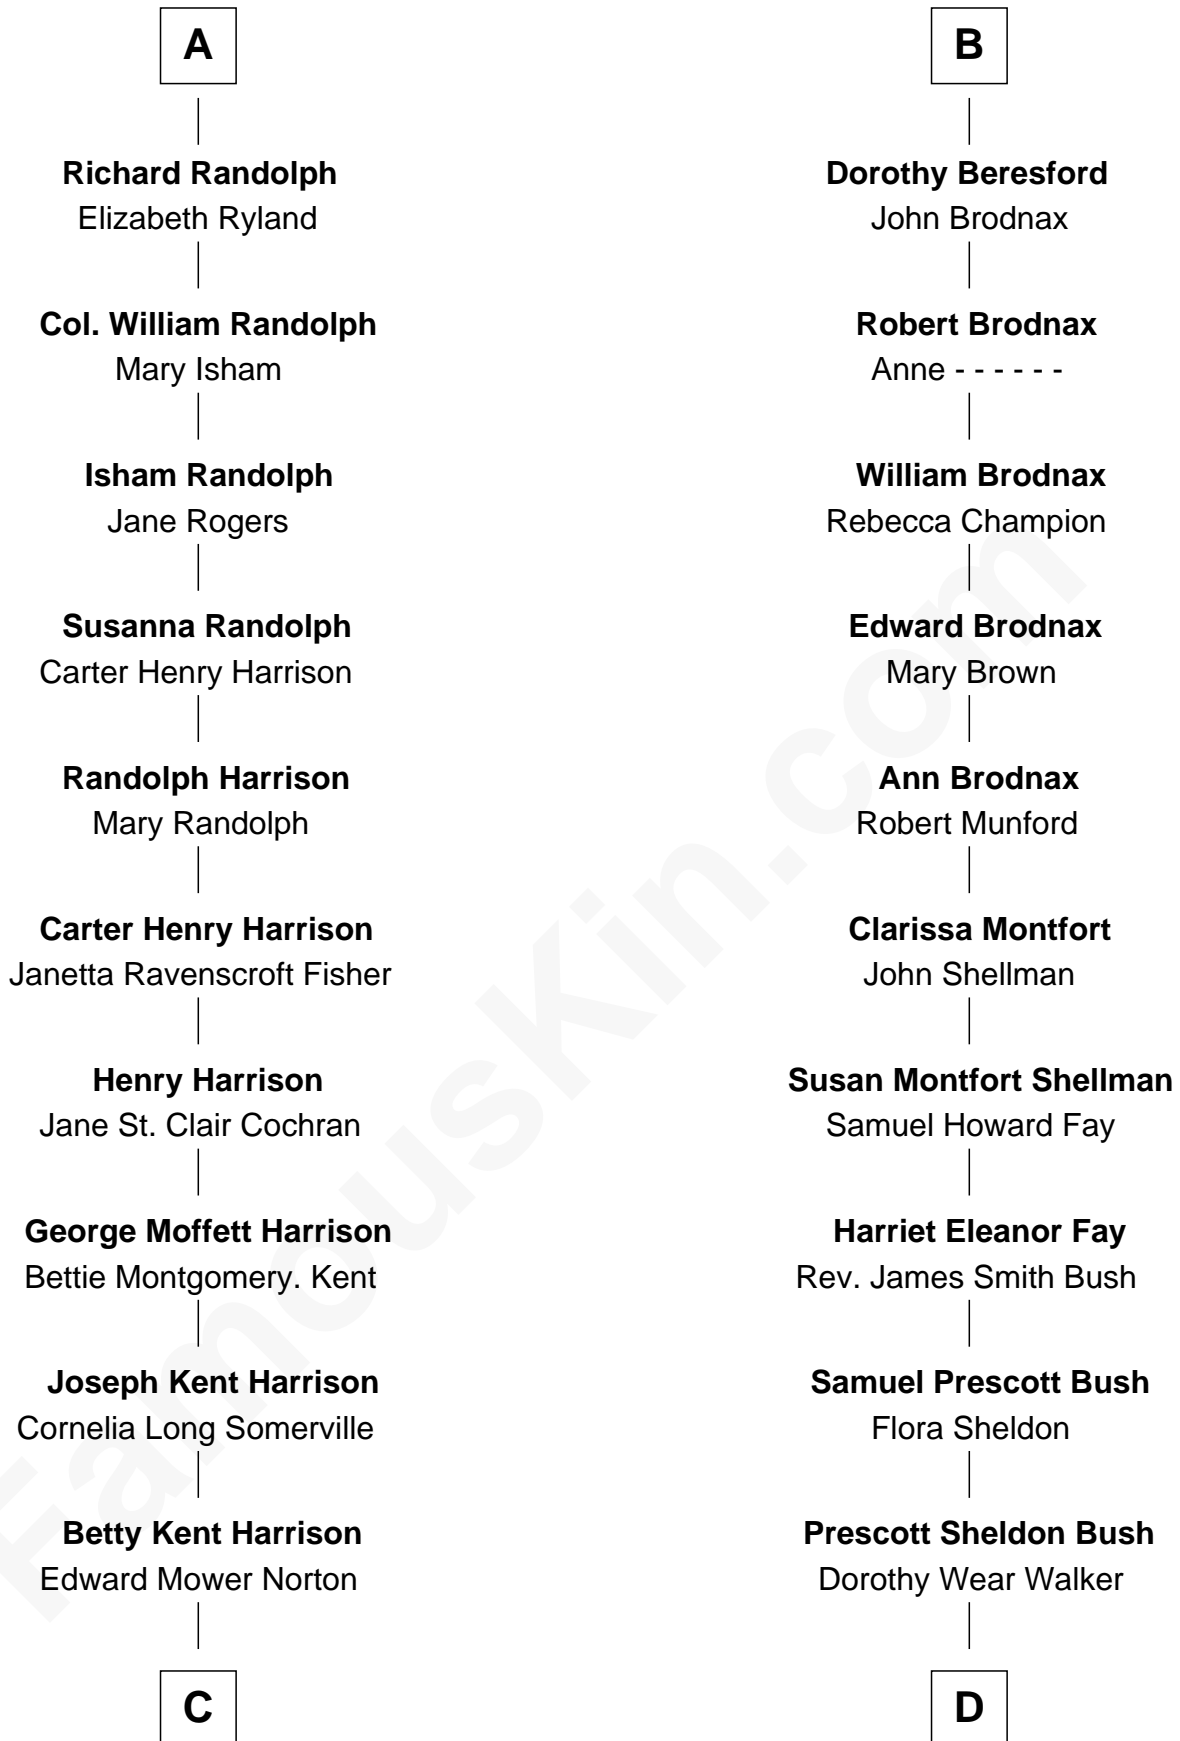

FamousKin.com Relationship Chart of

Edward Norton

Movie Actor

18th cousin of

Jeb Bush

43rd Governor of Florida

Sir Robert Howard

Margaret Mowbray

Anne Tanfield

Clement Vincent

Elizabeth Vincent

Richard Lane

Dorothy Lane

William Randolph

A

Sir John Howard

Katherine Moleyns

Isabel Howard

Sir Robert Mortimer

Elizabeth Mortimer

George Guilford

Sir John Guilford

Barbara West

Elizabeth Guilford

Sir William Cromer

Dorothy Cromer

William Seyliard

Elizabeth Seyliard

Cornelius Beresford

B

FamousKin.com