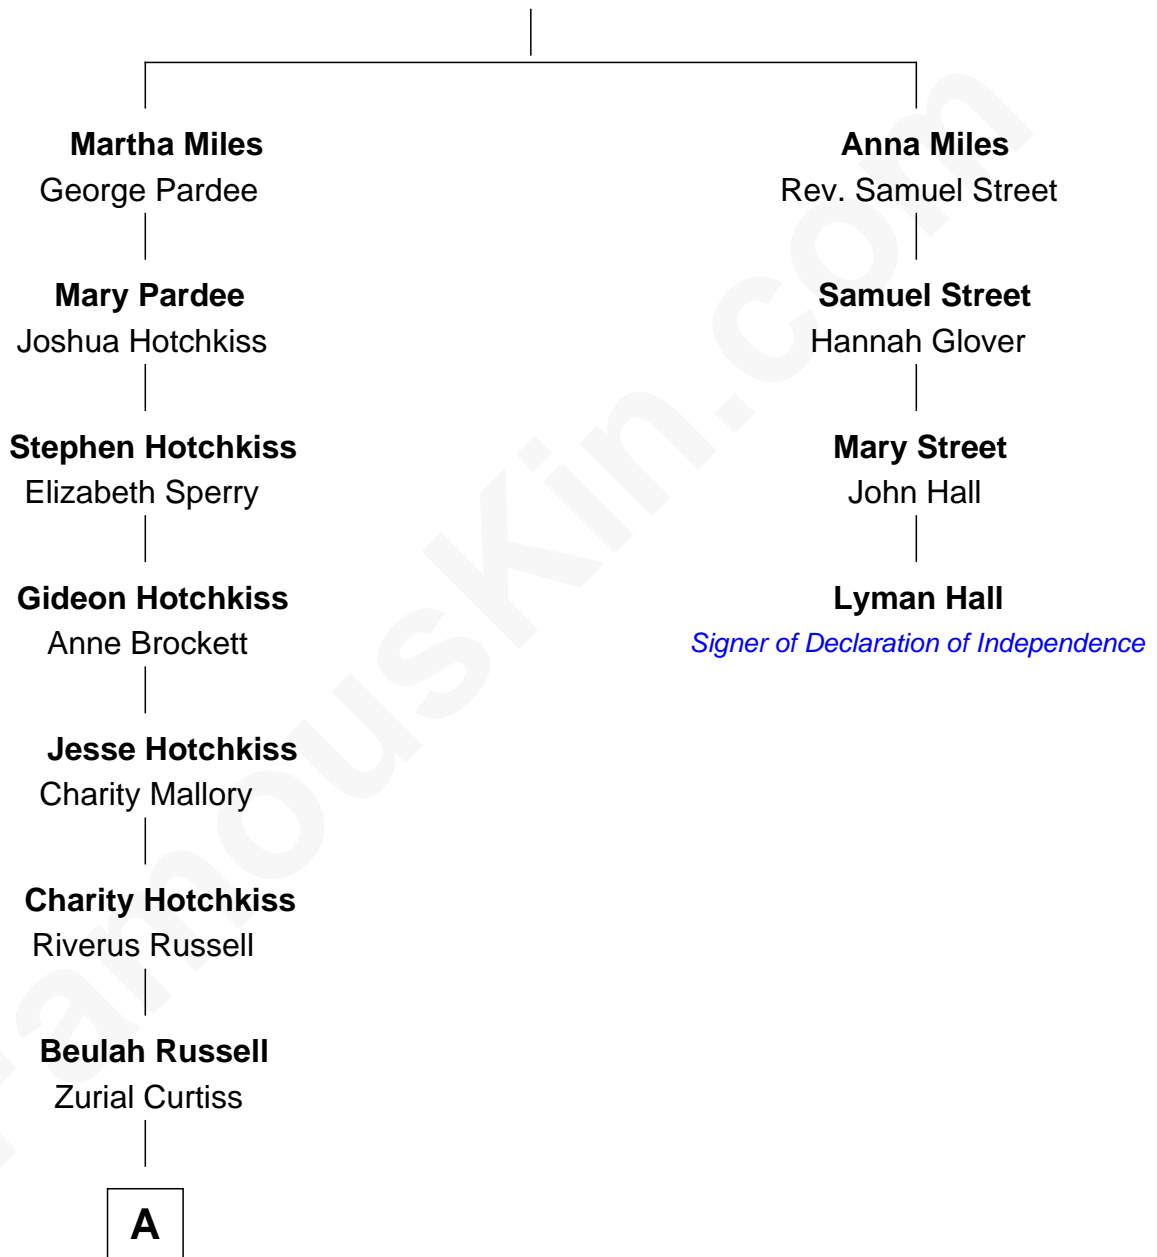

FamousKin.com Relationship Chart of

Edward Norton

Movie Actor

3rd cousin 9 times removed of

Lyman Hall

Signer of the Declaration of Independence

Richard Miles

A

—
Sylvia S. Curtiss
Daniel Brown Stewart

—
Cora Anna Stewart
Franklin S. Baals

—
Alice C. Baals
Edward Mower Norton

—
Edward Mower Norton
Betty Kent Harrison

—
Edward Mower Norton
Lydia Robinson Rouse

—
Edward Norton
Movie Actor