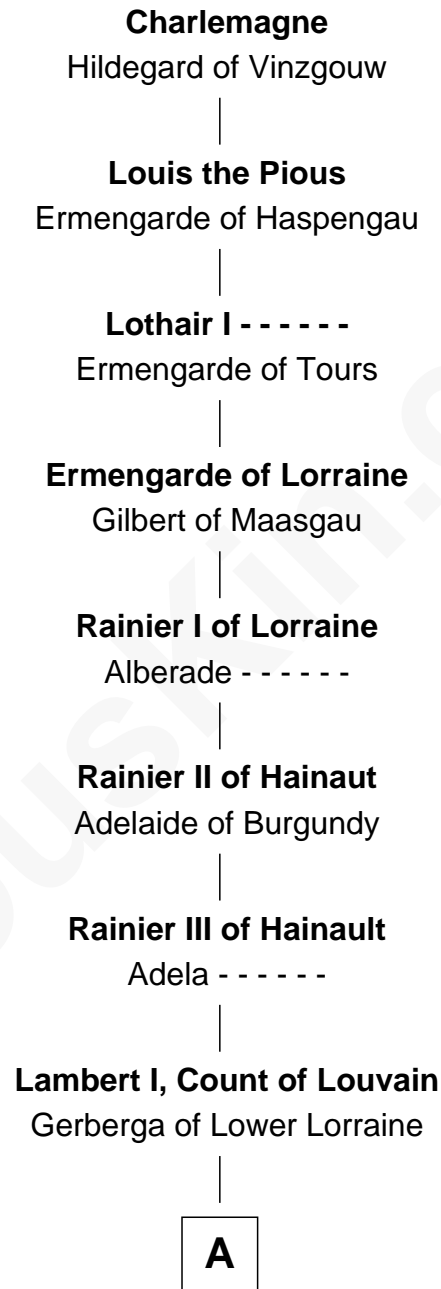

FamousKin.com Relationship Chart of

Edward Norton

Movie Actor

36th Great-grandson of

Charlemagne

King of the Franks

A

Lambert II, Count of Louvain

Oda of Lorraine

Henry II, Count of Louvain

Adela of Orthen

Gottfried I, Count of Louvain

Ide de Chiny

Alice of Louvain

William d'Aubenev

William d'Aubenev