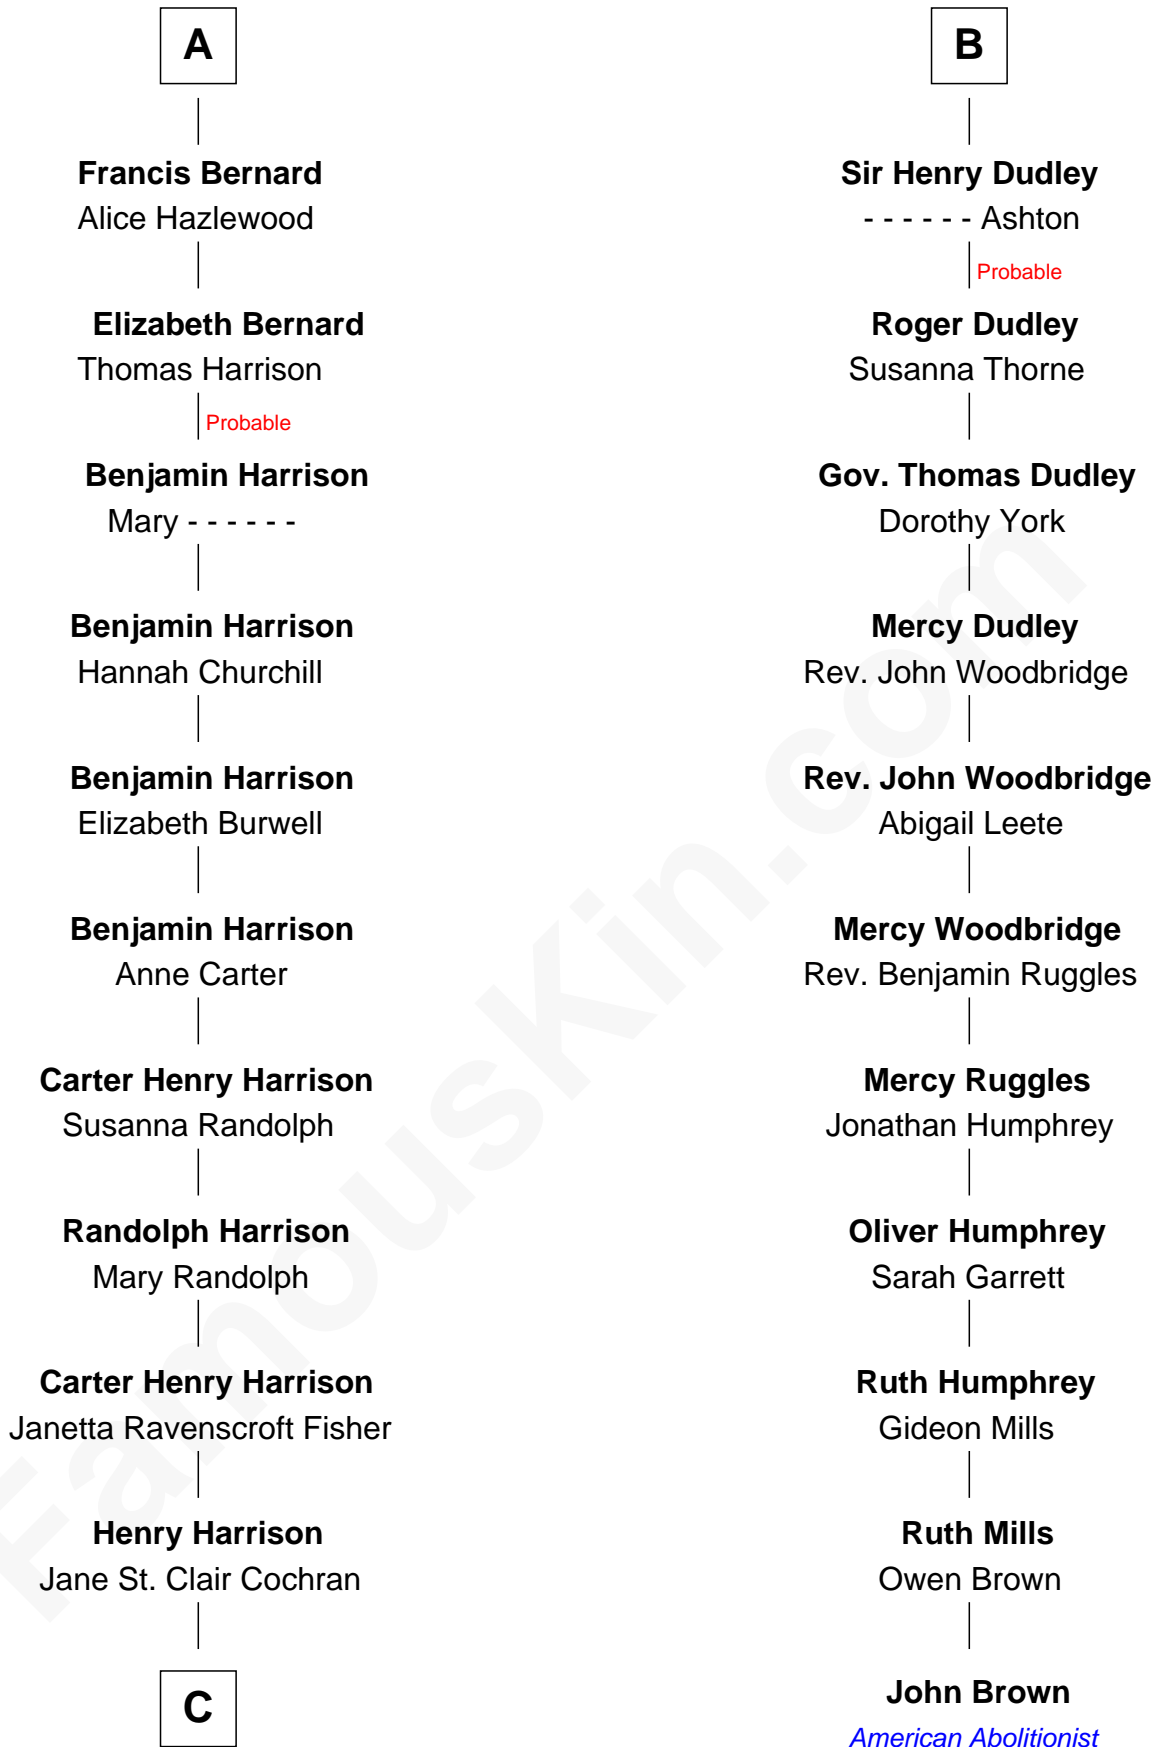

FamousKin.com Relationship Chart of

Edward Norton

Movie Actor

17th cousin 4 times removed of

John Brown

American Abolitionist

Sir William de Ros
Margery de Badlesmere

C

George Moffett Harrison

Bettie Montgomery. Kent

Joseph Kent Harrison

Cornelia Long Somerville

Betty Kent Harrison

Edward Mower Norton

Edward Mower Norton

Lydia Robinson Rouse

Edward Norton

Movie Actor

FamousKin.com