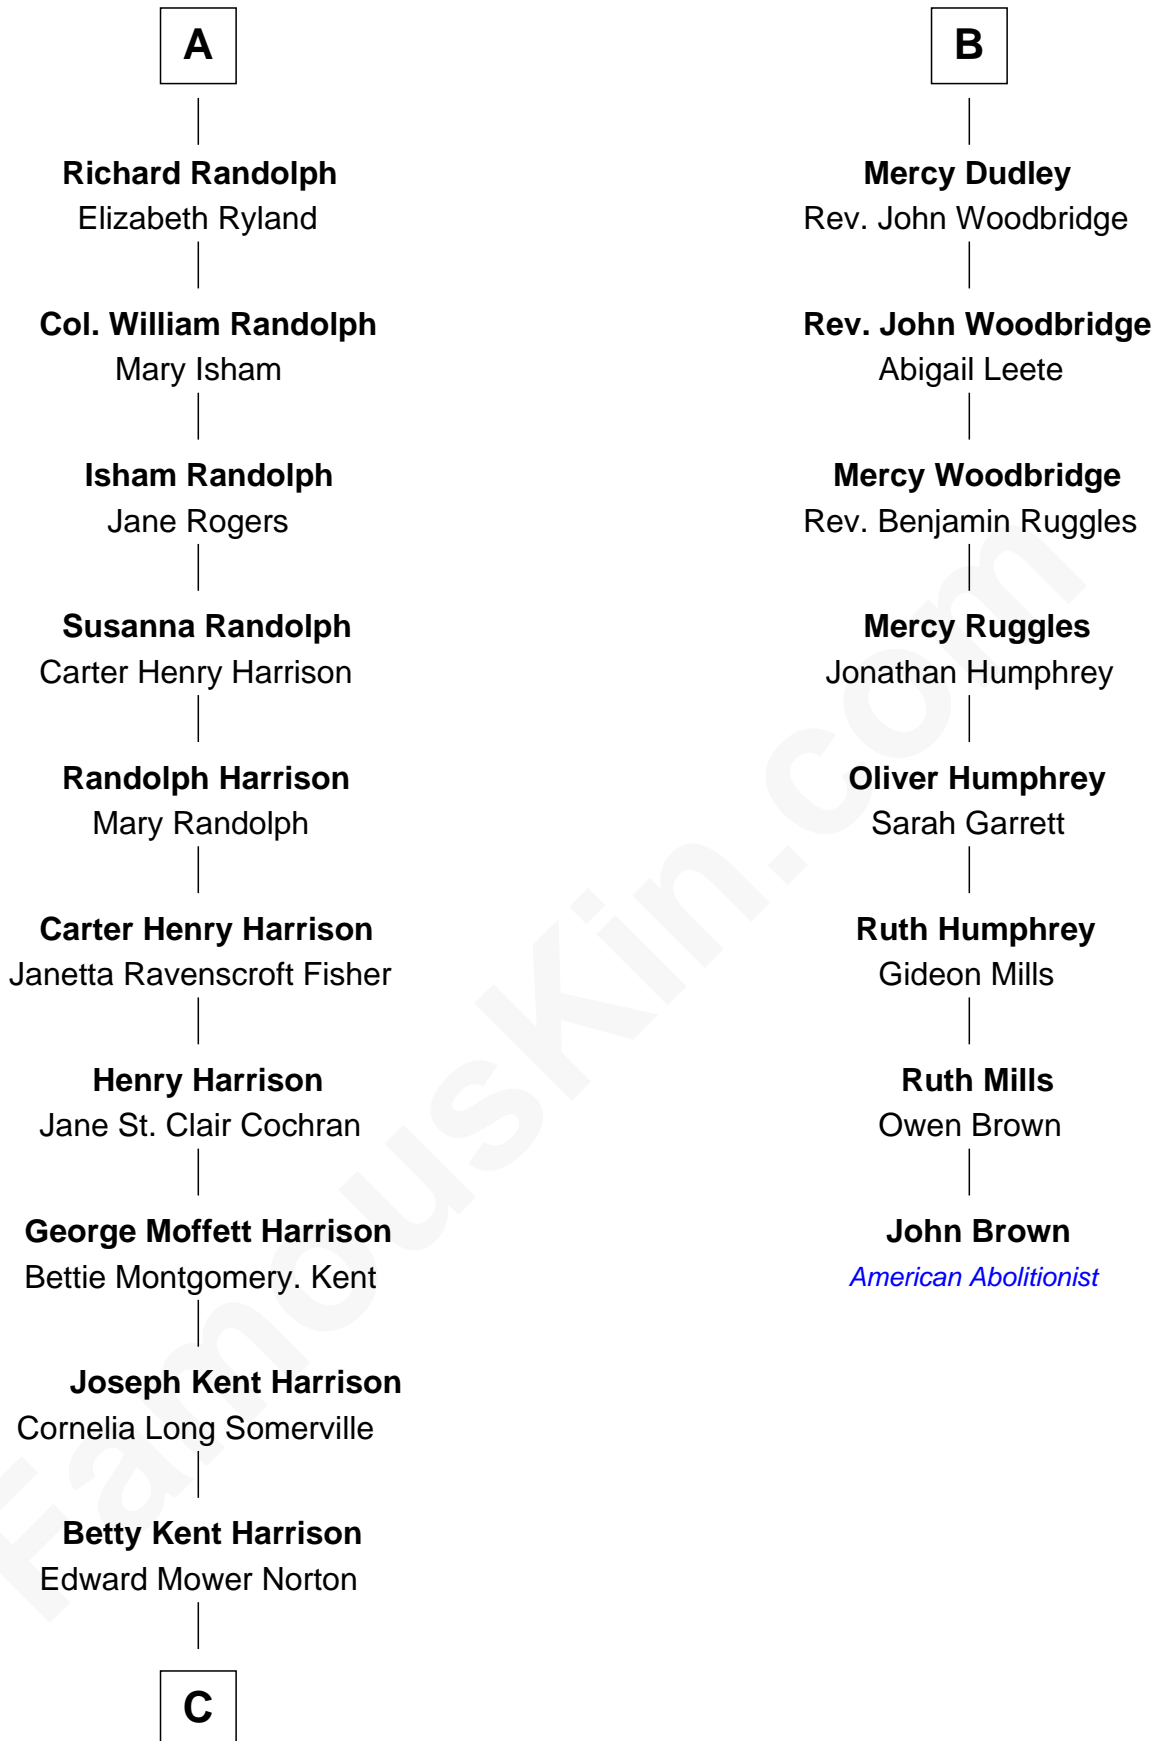

FamousKin.com Relationship Chart of

Edward Norton

Movie Actor

14th cousin 4 times removed of

John Brown

American Abolitionist

Sir Ralph Neville

Joan Beaufort

Anne Tanfield

Clement Vincent

Elizabeth Vincent

Richard Lane

Dorothy Lane

William Randolph

A

Katherine Neville

Sir Thomas Strangeways

Joan Strangeways

Sir William Willoughby

Cecily Willoughby

Sir Edward Sutton

Sir John Sutton

Cecily Grey

Sir Henry Dudley

----- Ashton

Probable

Roger Dudley

Susanna Thorne

Gov. Thomas Dudley

Dorothy York

B

C