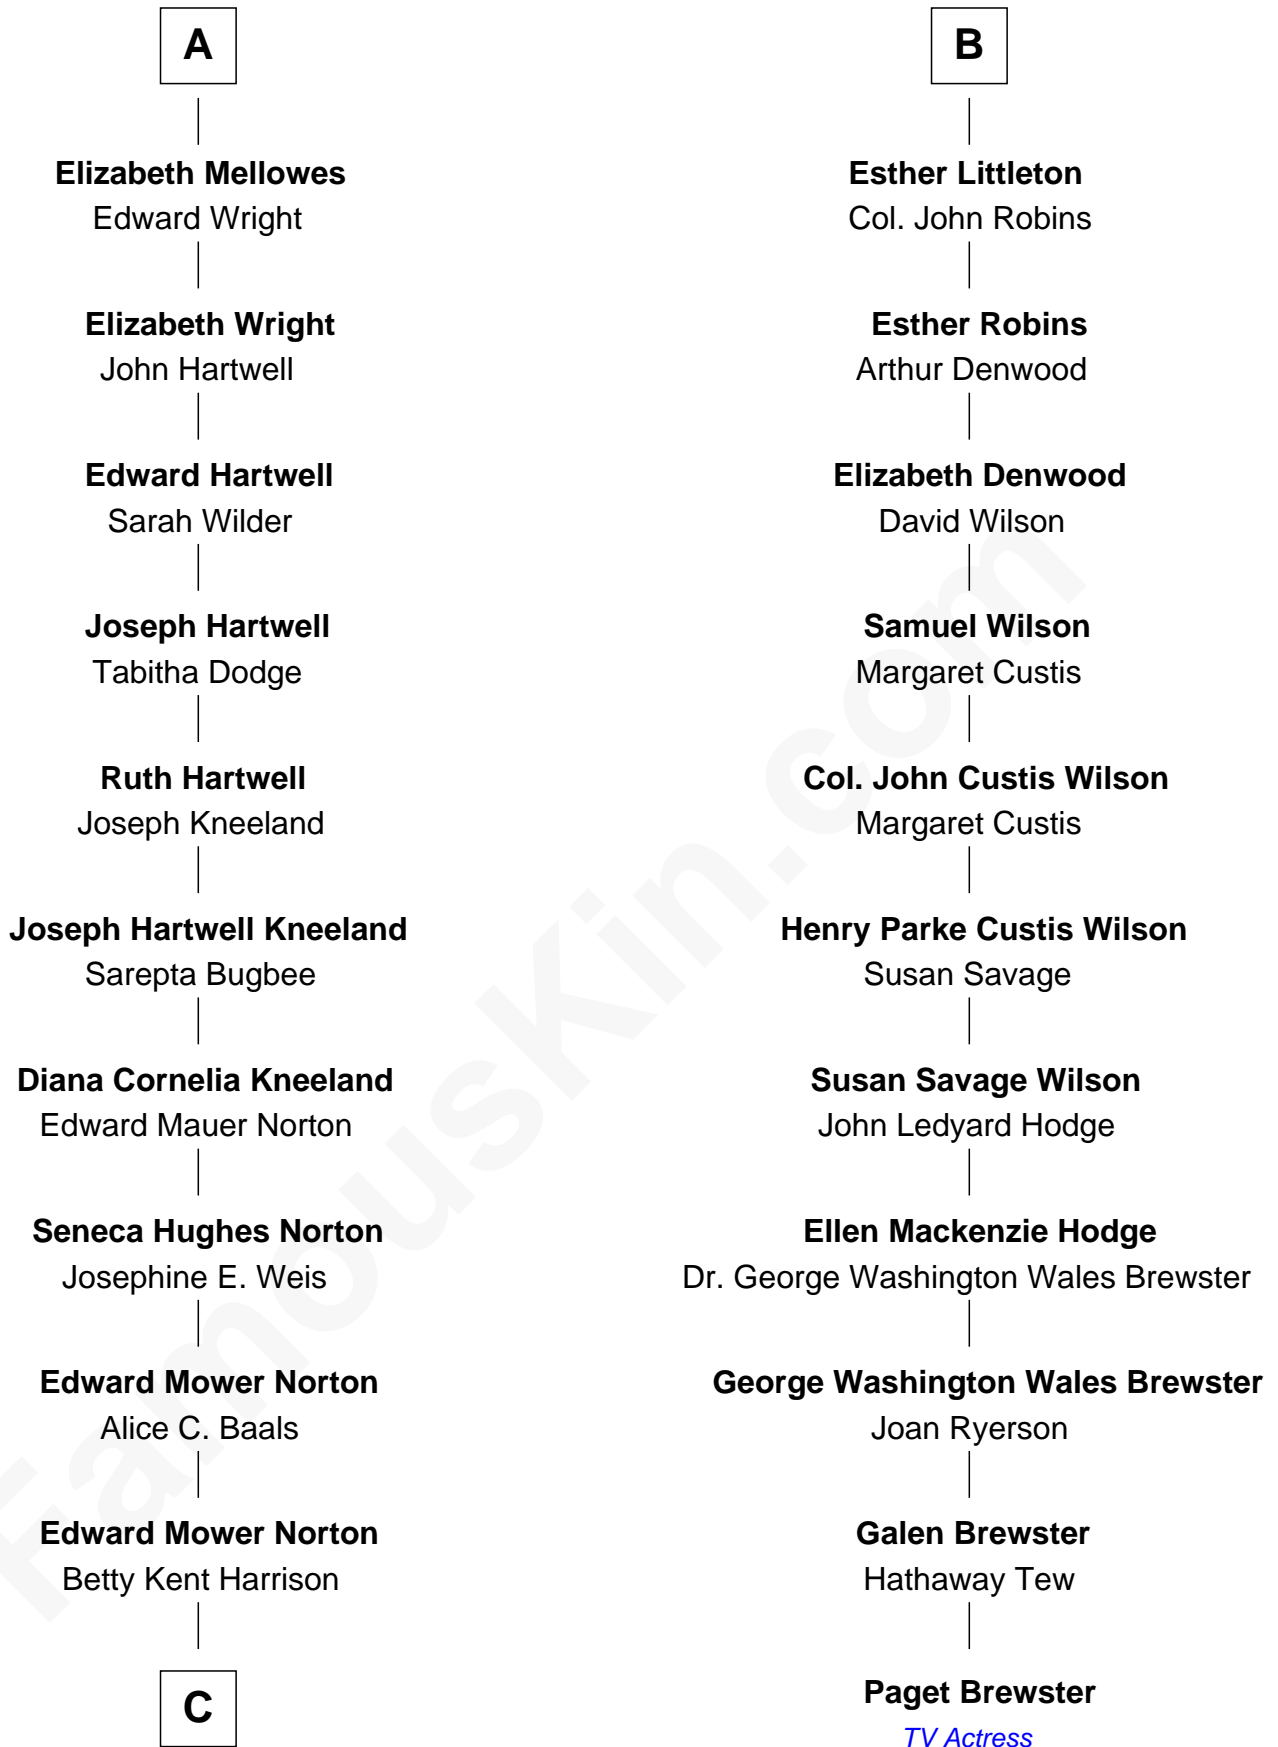

# FamousKin.com Relationship Chart of

**Edward Norton**

*Movie Actor*

17th cousin 1 time removed of

**Paget Brewster**

*TV Actress*

**Sir Robert Corbet**

Margaret - - - - -