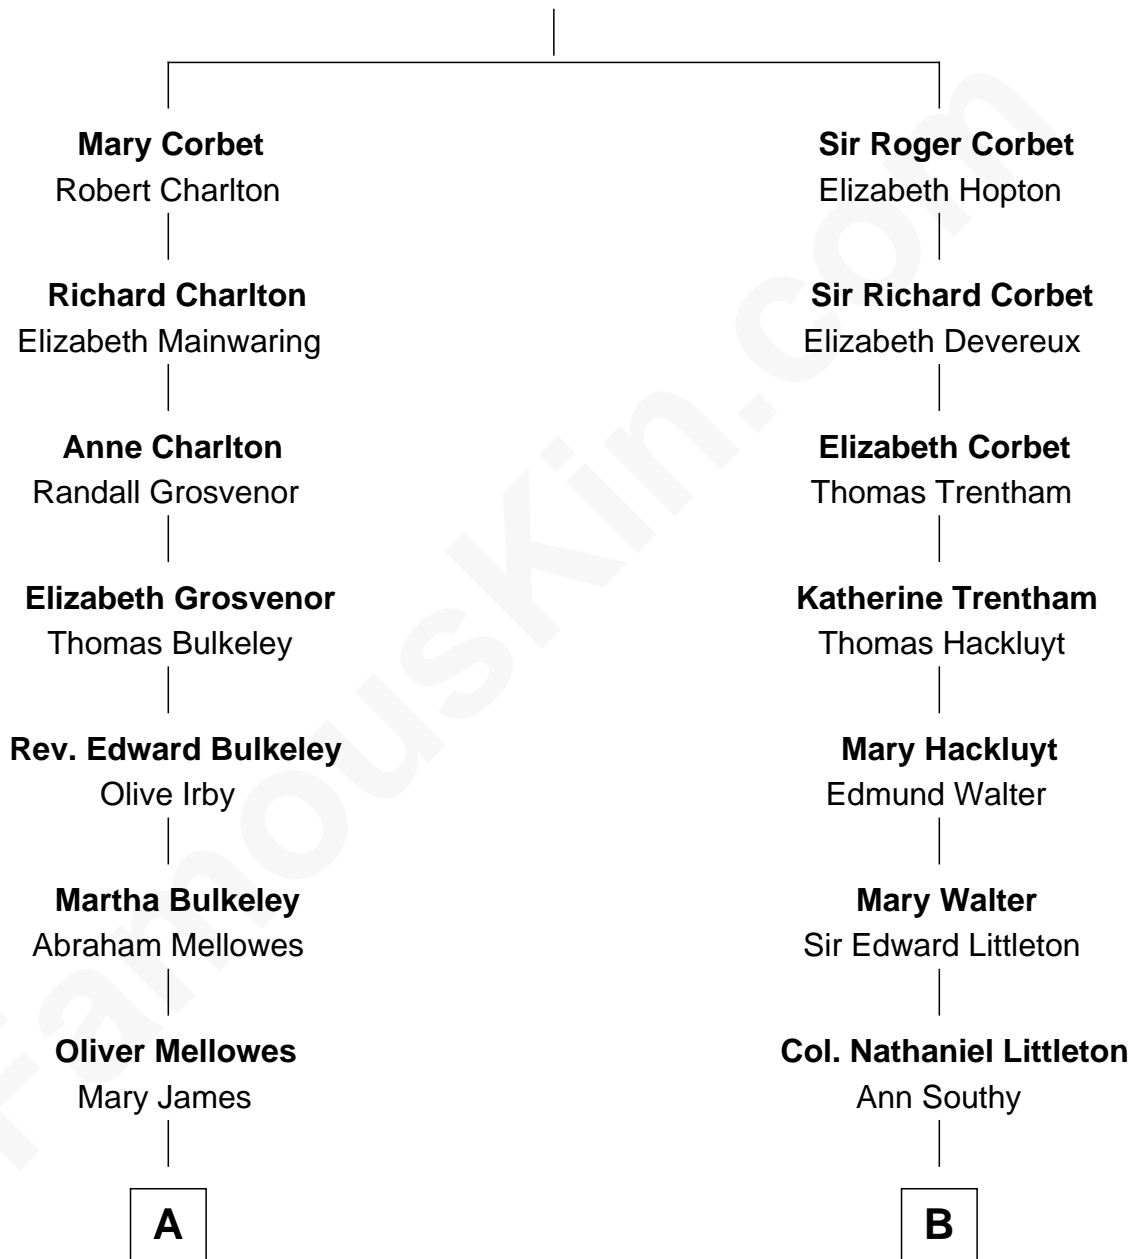

# FamousKin.com Relationship Chart of

**Edward Norton**

*Movie Actor*

17th cousin 1 time removed of

**Paget Brewster**

*TV Actress*

**Sir Robert Corbet**

Margaret - - - - -

**C**

**Edward Mower Norton**

Lydia Robinson Rouse

**Edward Norton**

*Movie Actor*

FamousKin.com