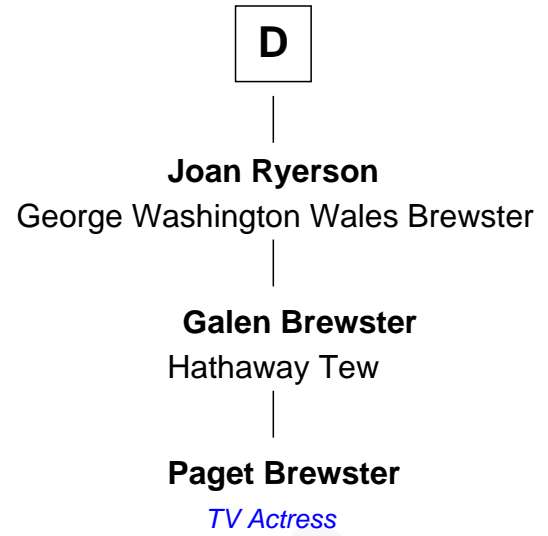

FamousKin.com Relationship Chart of

Edward Norton

Movie Actor

18th cousin 1 time removed of

Paget Brewster

TV Actress

Sir Ralph Neville

Joan Beaufort

Anne Tanfield

Clement Vincent

Elizabeth Vincent

Richard Lane

Dorothy Lane

William Randolph

A

Katherine Neville

Sir Thomas Strangeways

Joan Strangeways

Sir William Willoughby

Cecily Willoughby

Sir Edward Sutton

Sir John Sutton

Cecily Grey

Sir Henry Dudley

----- Ashton

Probable

Roger Dudley

Susanna Thorne

Gov. Thomas Dudley

Dorothy York

B

FamousKin.com