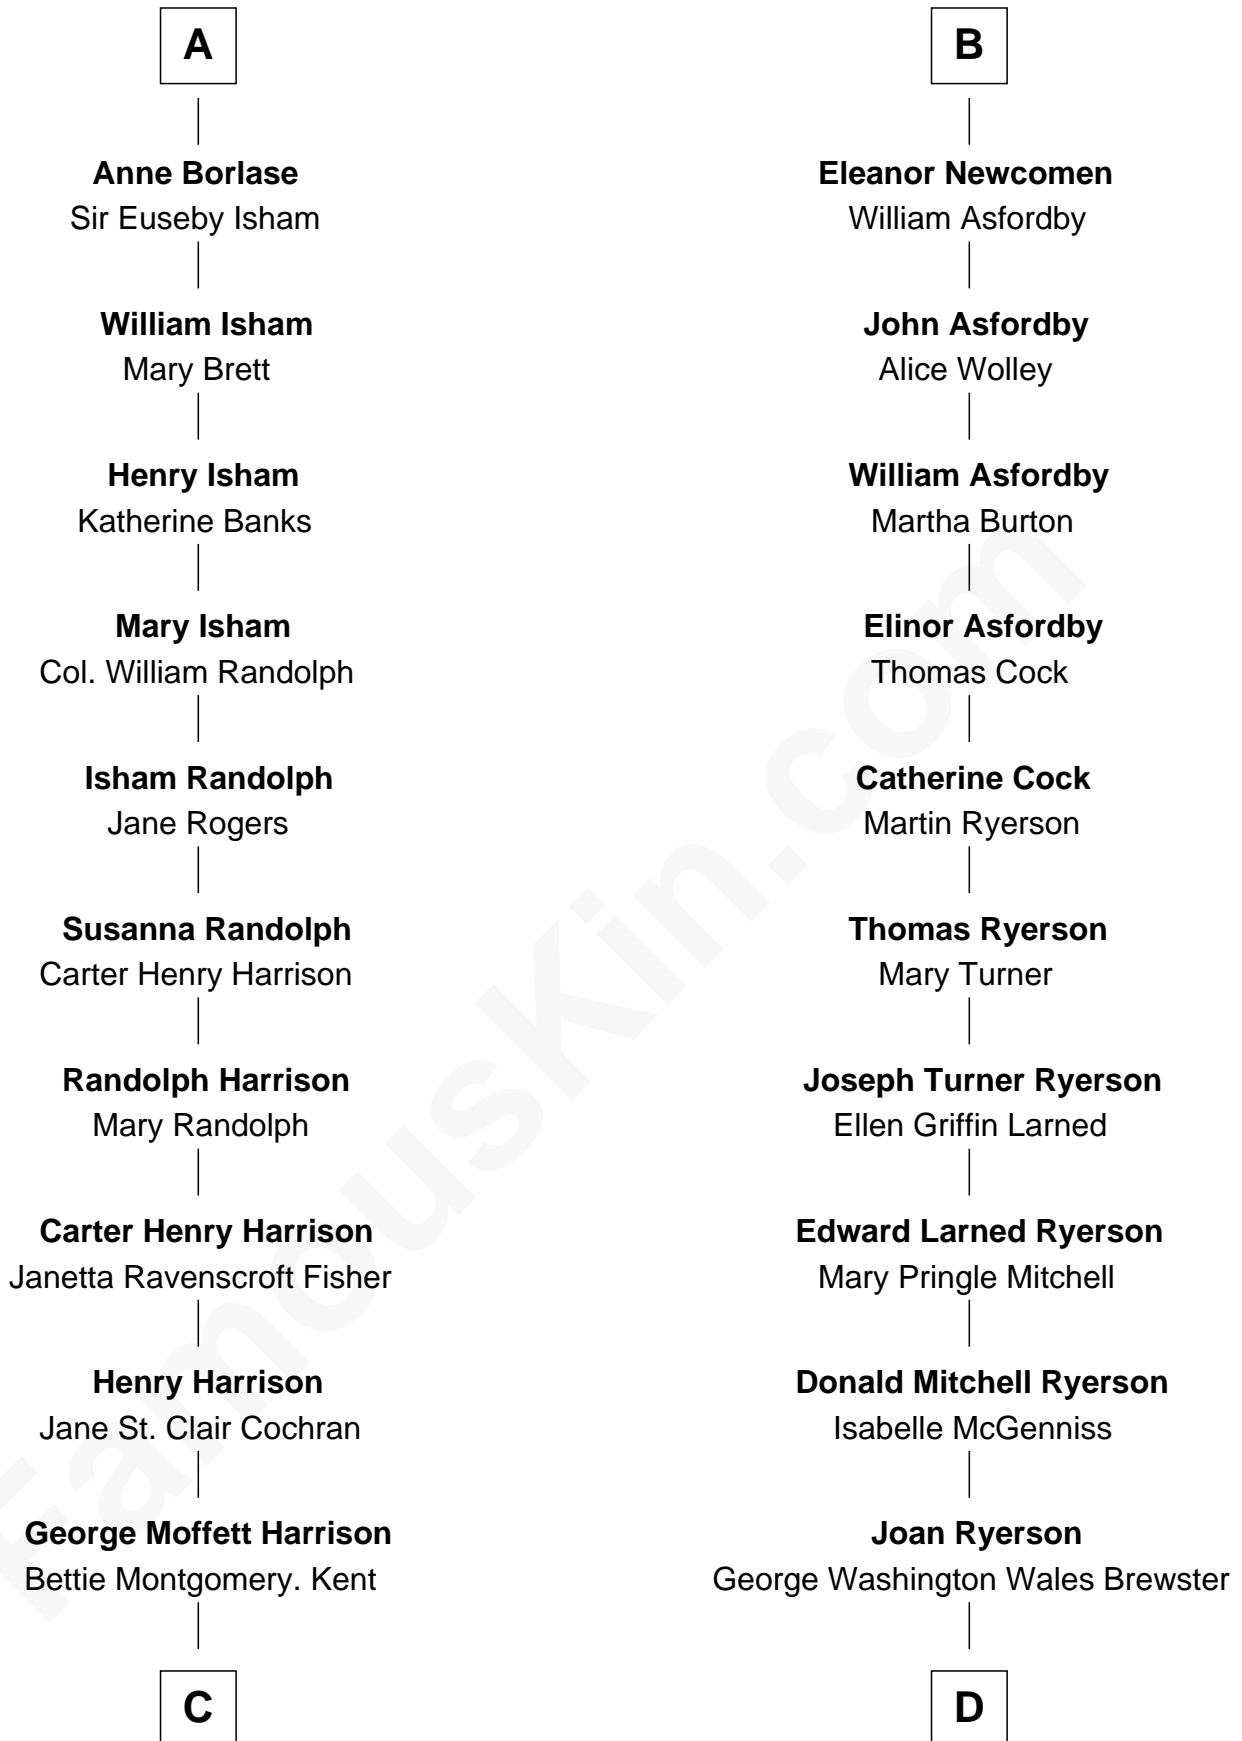

FamousKin.com Relationship Chart of

Edward Norton

Movie Actor

18th cousin 2 times removed of

Paget Brewster

TV Actress

William Pert
Joan le Scrope

C

Joseph Kent Harrison
Cornelia Long Somerville

Betty Kent Harrison
Edward Mower Norton

Edward Mower Norton
Lydia Robinson Rouse

Edward Norton
Movie Actor

D

Galen Brewster
Hathaway Tew

Paget Brewster
TV Actress