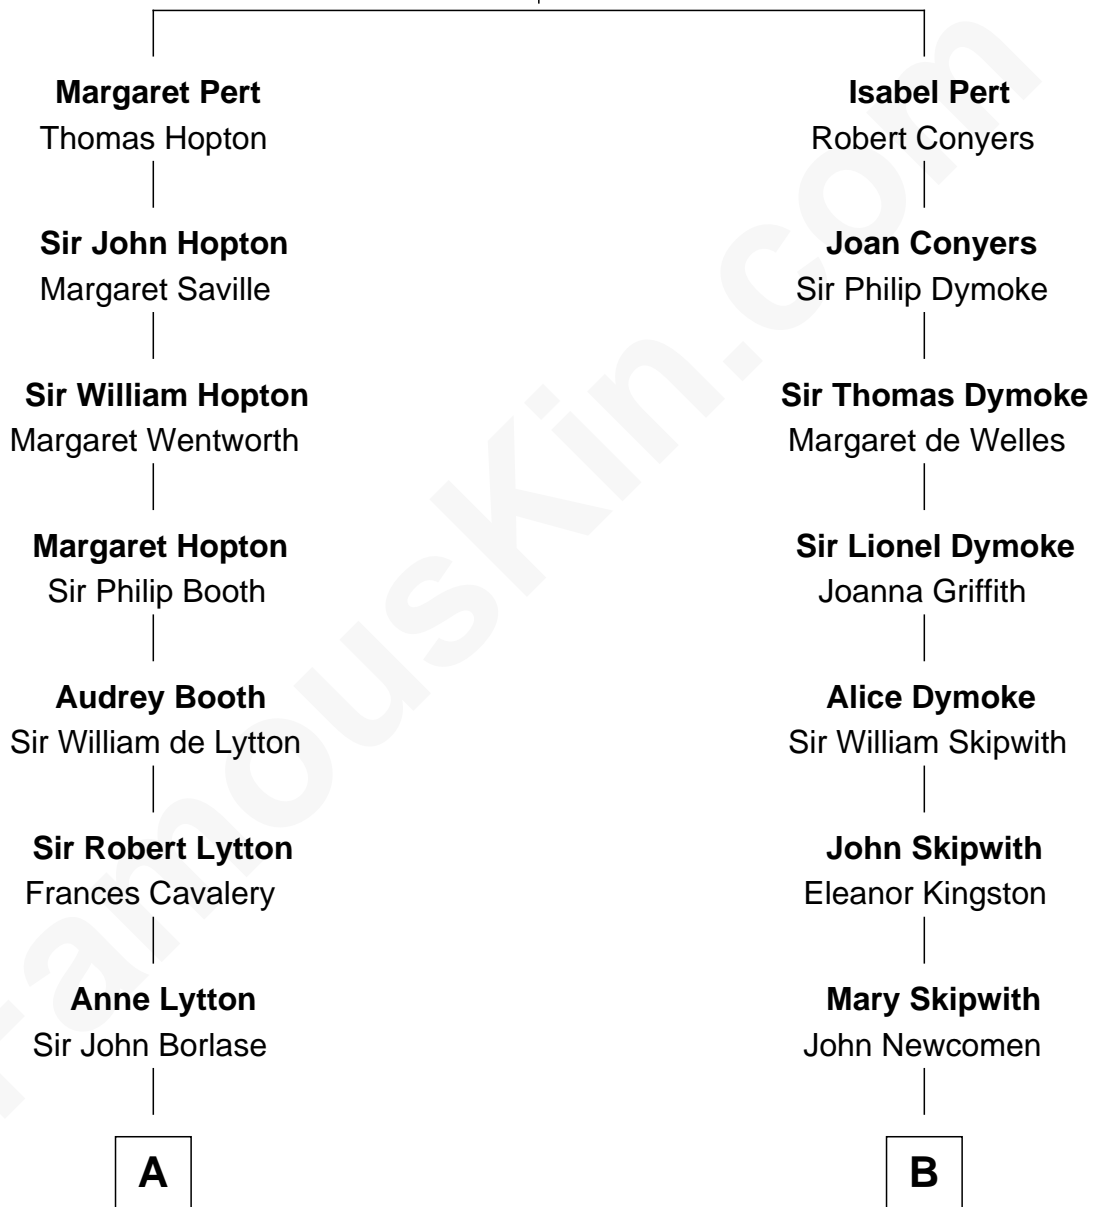

FamousKin.com Relationship Chart of

Edward Norton

Movie Actor

18th cousin 2 times removed of

Paget Brewster

TV Actress

William Pert
Joan le Scrope

C

Joseph Kent Harrison
Cornelia Long Somerville

Betty Kent Harrison
Edward Mower Norton

Edward Mower Norton
Lydia Robinson Rouse

Edward Norton
Movie Actor

D

Galen Brewster
Hathaway Tew

Paget Brewster
TV Actress