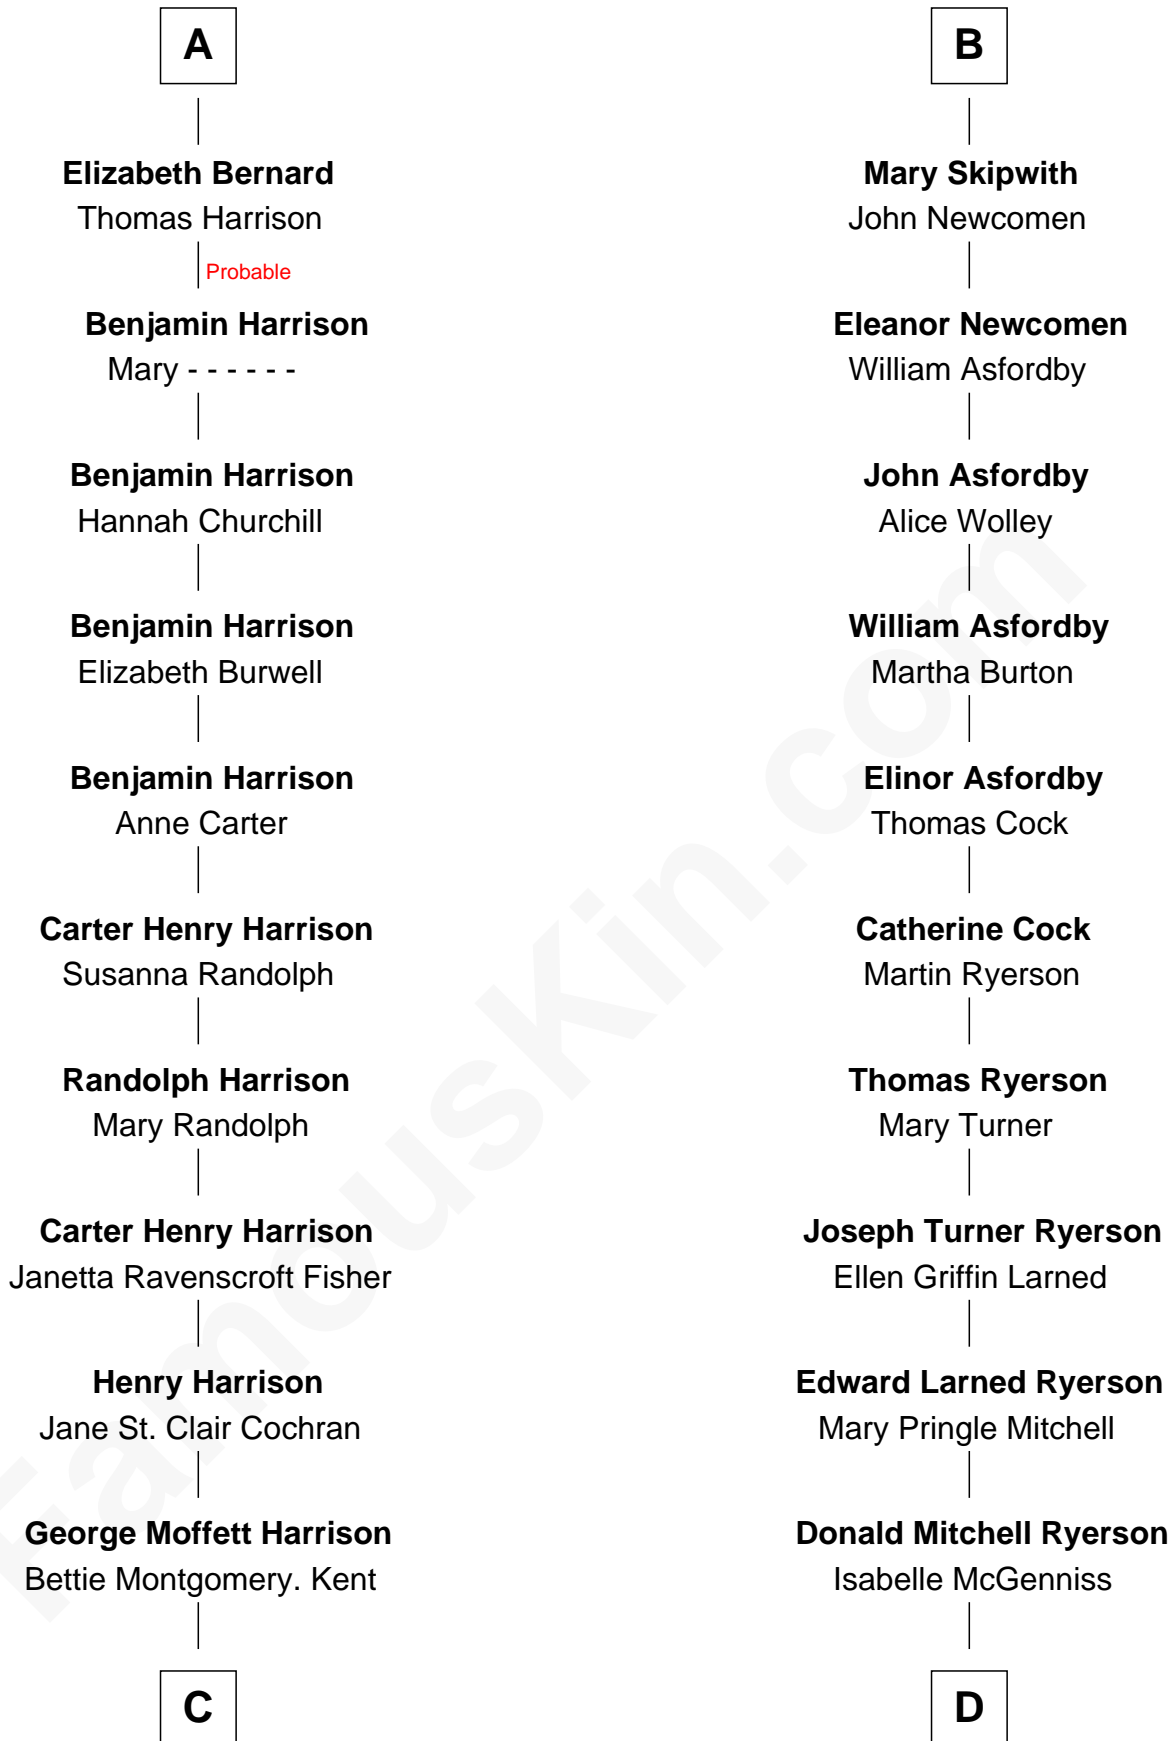

FamousKin.com Relationship Chart of

Edward Norton

Movie Actor

19th cousin 1 time removed of

Paget Brewster

TV Actress

John de Welles

Maud de Roos

C

Joseph Kent Harrison
Cornelia Long Somerville

Betty Kent Harrison
Edward Mower Norton

Edward Mower Norton
Lydia Robinson Rouse

Edward Norton
Movie Actor

D

Joan Ryerson
George Washington Wales Brewster

Galen Brewster
Hathaway Tew