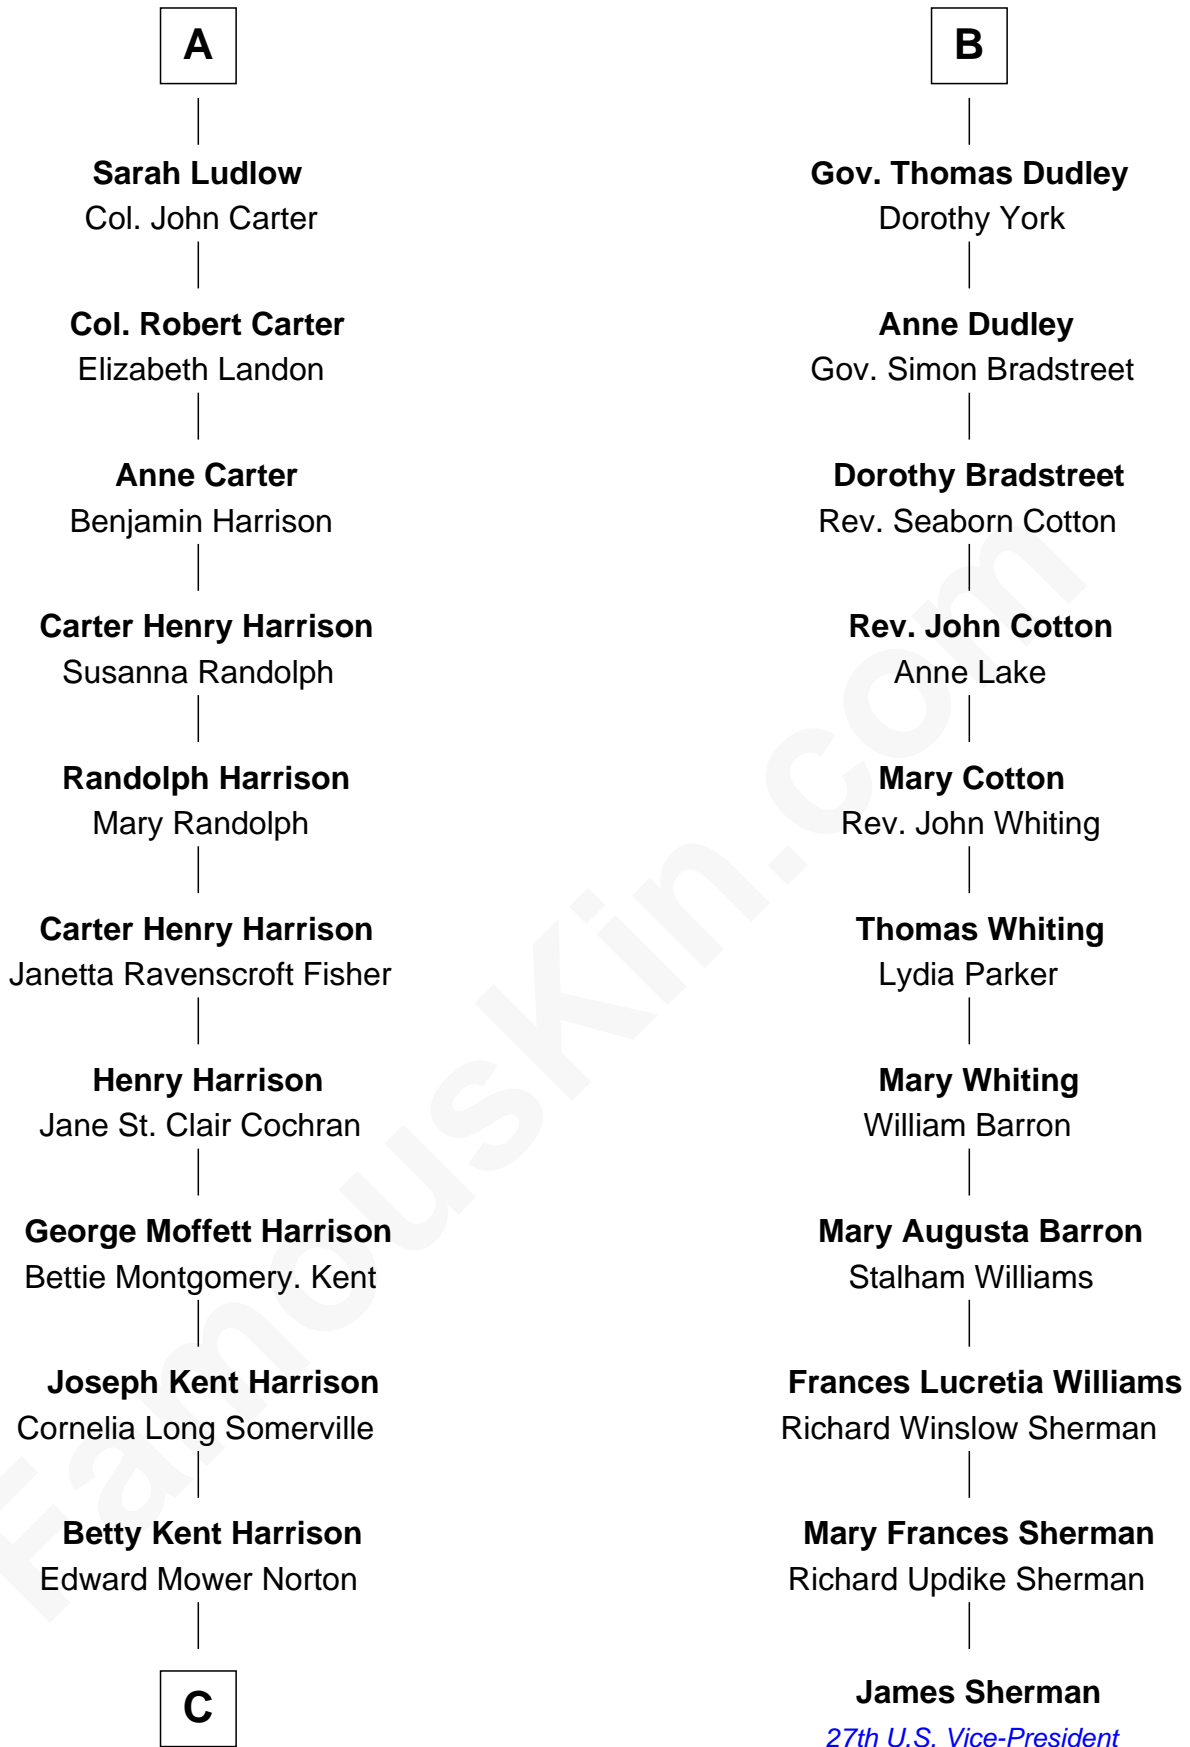

FamousKin.com Relationship Chart of

Edward Norton

Movie Actor

17th cousin 1 time removed of

James Sherman

27th U.S. Vice-President

Sir Walter Blount

Sancha de Ayala

C

Edward Mower Norton

Lydia Robinson Rouse

Edward Norton

Movie Actor

FamousKin.com