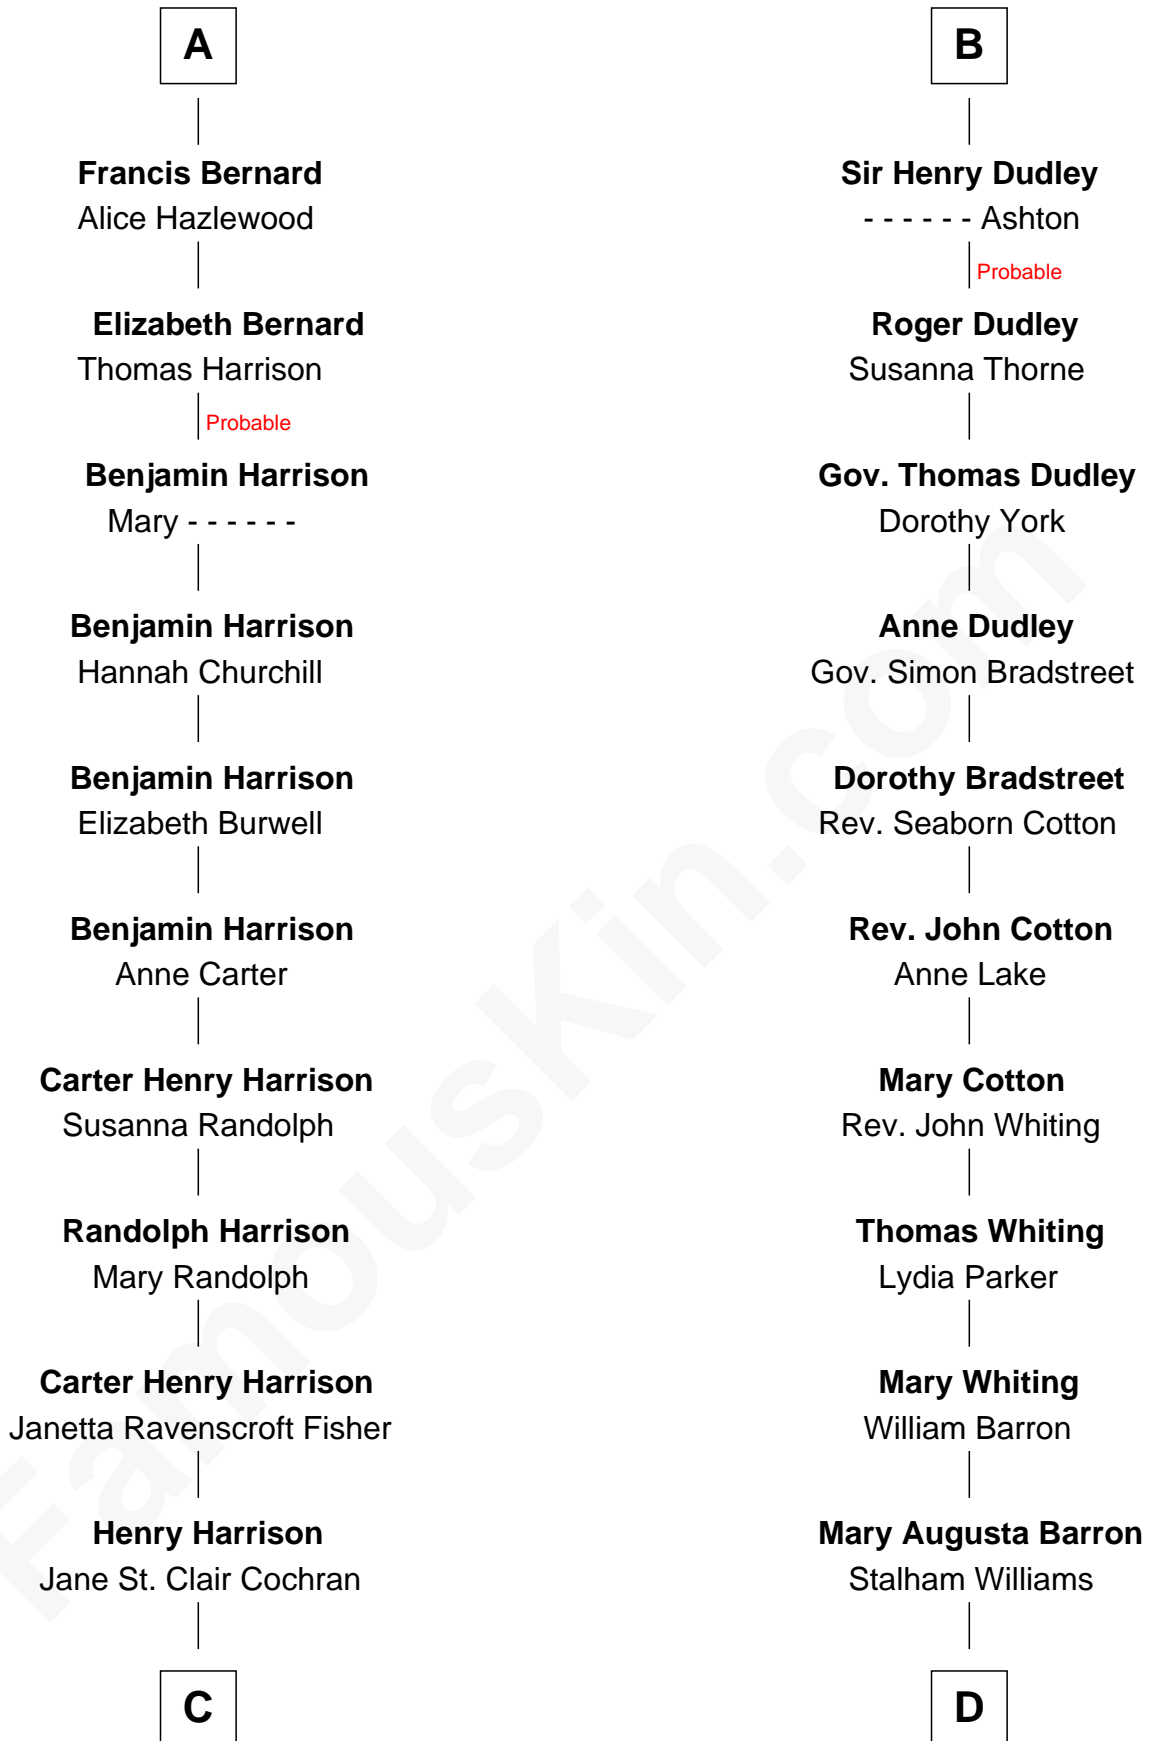

FamousKin.com Relationship Chart of

Edward Norton

Movie Actor

19th cousin 2 times removed of

James Sherman

27th U.S. Vice-President

C

George Moffett Harrison
Bettie Montgomery. Kent

Joseph Kent Harrison
Cornelia Long Somerville

Betty Kent Harrison
Edward Mower Norton

Edward Mower Norton
Lydia Robinson Rouse

Edward Norton
Movie Actor

D

Frances Lucretia Williams
Richard Winslow Sherman

Mary Frances Sherman
Richard Updike Sherman