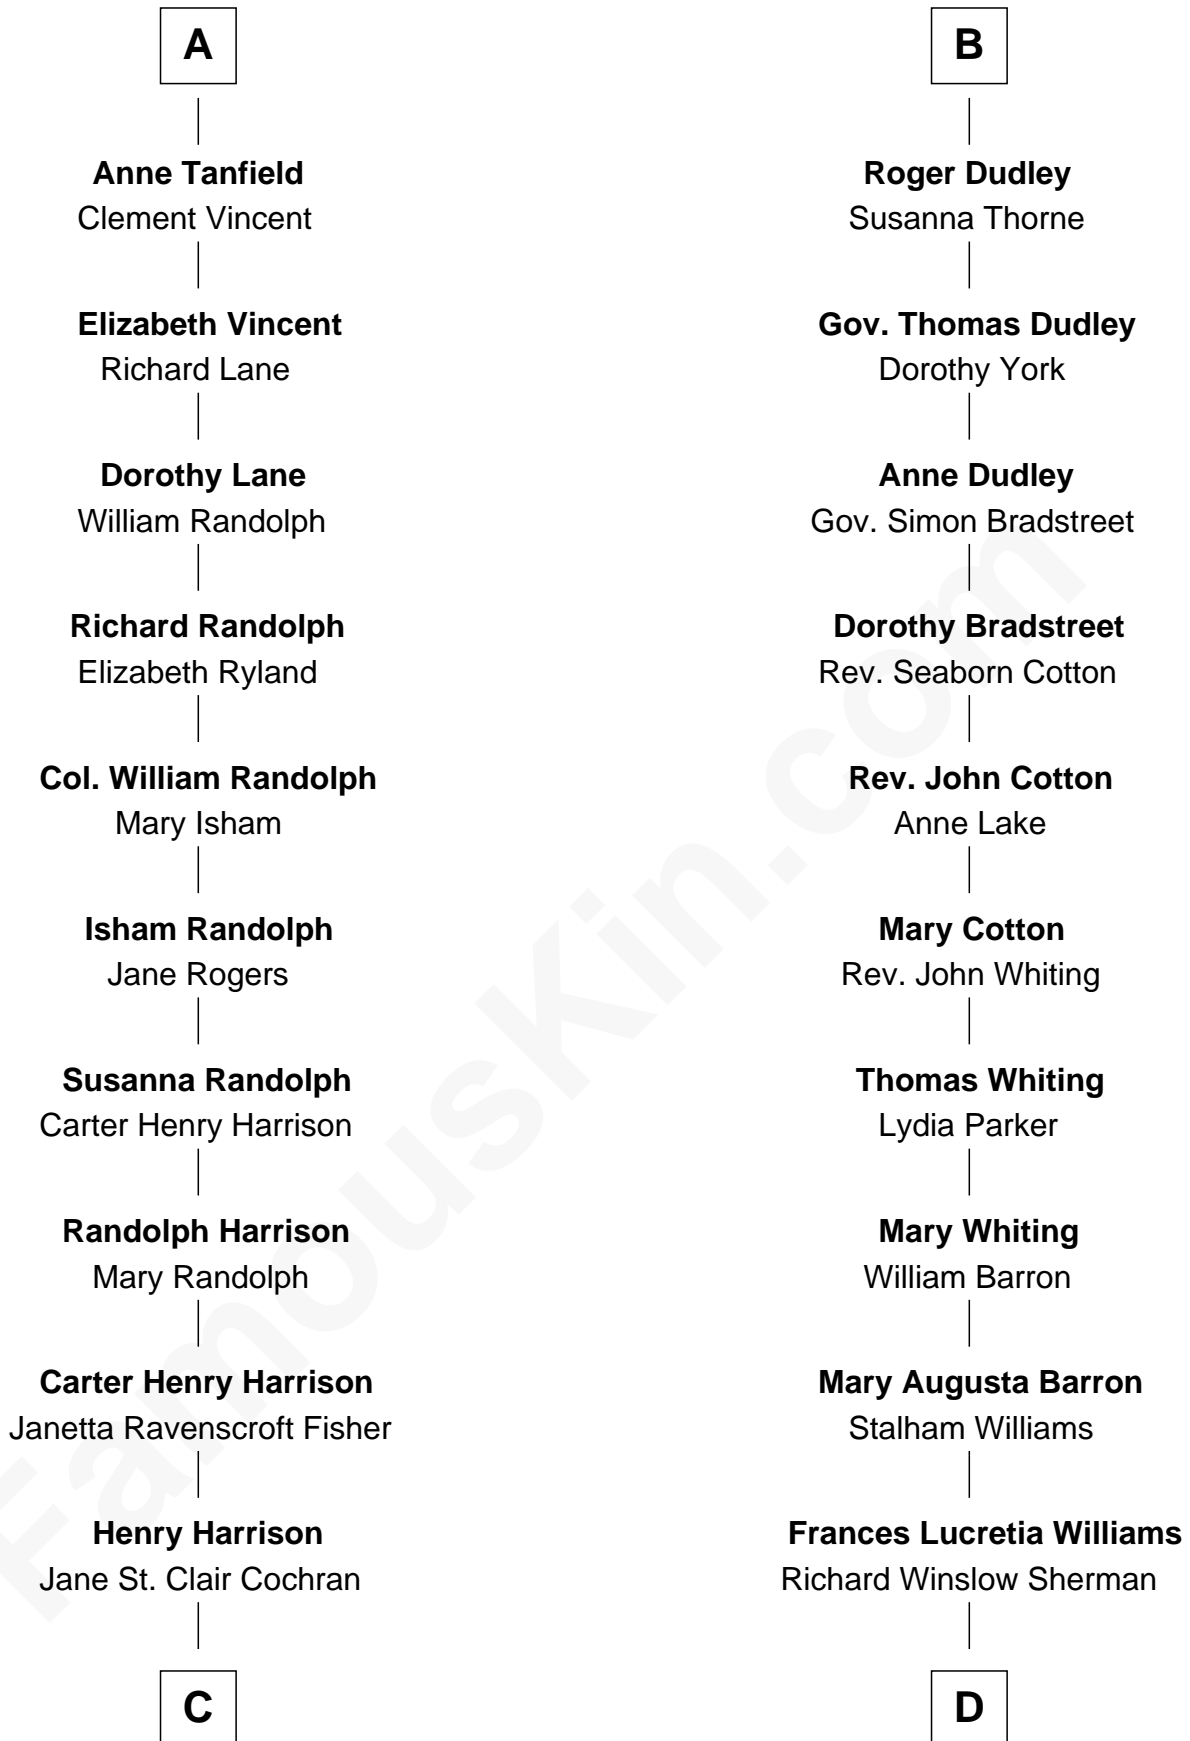

FamousKin.com Relationship Chart of

Edward Norton

Movie Actor

18th cousin 3 times removed of

James Sherman

27th U.S. Vice-President

C

George Moffett Harrison

Bettie Montgomery. Kent

Joseph Kent Harrison

Cornelia Long Somerville

Betty Kent Harrison

Edward Mower Norton

Edward Mower Norton

Lydia Robinson Rouse

Edward Norton