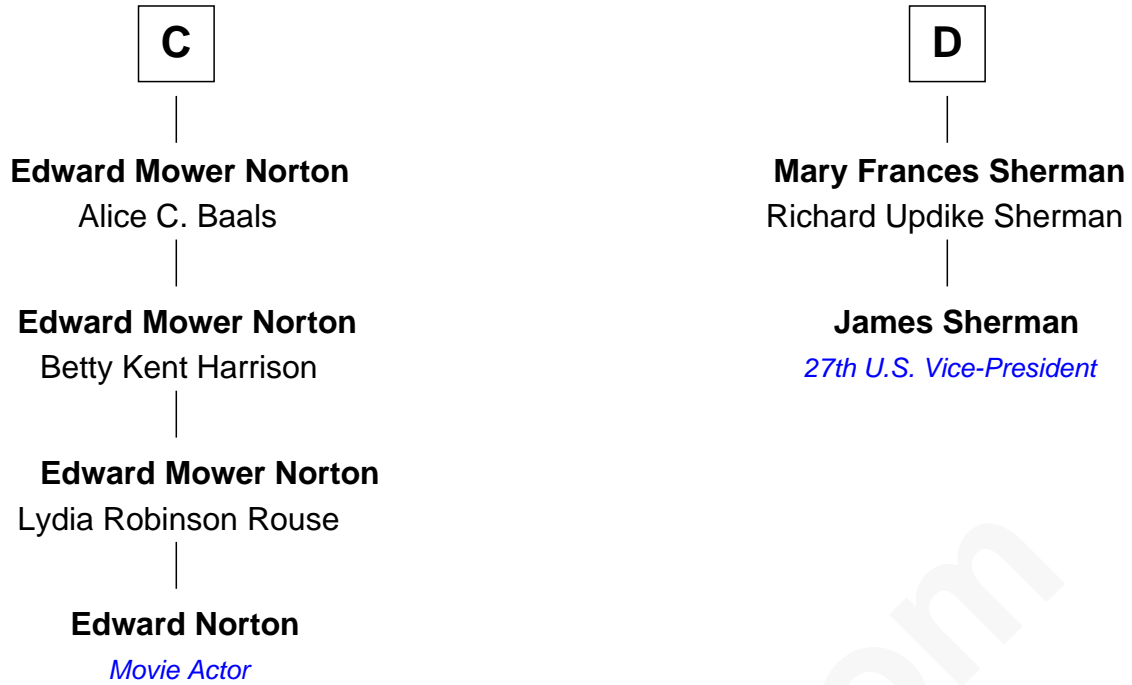

FamousKin.com Relationship Chart of

Edward Norton

Movie Actor

18th cousin 2 times removed of

James Sherman

27th U.S. Vice-President

Sir Philip le Despencer

Elizabeth - - - - -

Joan de la See

Sir Piers Hildyard

Isabel Hildyard

Ralph Legard

Joan Ledgard

Richard Skepper

A

Alice le Despenser

Cecily Willoughby

Sir John Sutton

Cecily Grey

Sir Henry Dudley

- - - - - Ashton

Probable

B

FamousKin.com