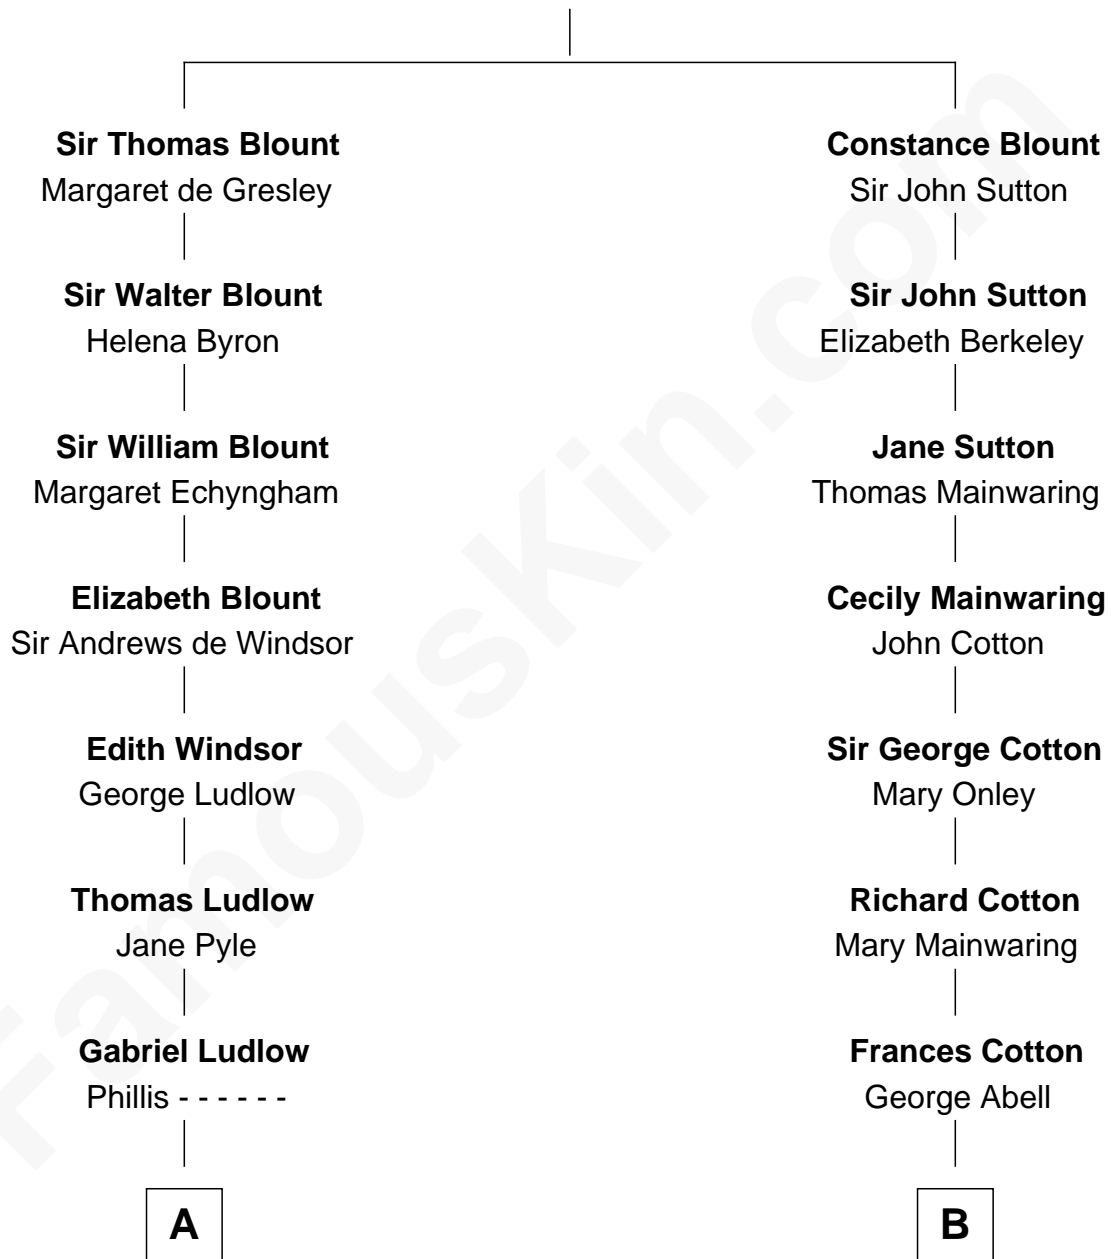

FamousKin.com Relationship Chart of

Edward Norton

Movie Actor

16th cousin 2 times removed of

Allen Dulles

5th Director of the C.I.A.

Sir Walter Blount

Sancha de Ayala

C

Edward Mower Norton

Lydia Robinson Rouse

Edward Norton

Movie Actor

FamousKin.com