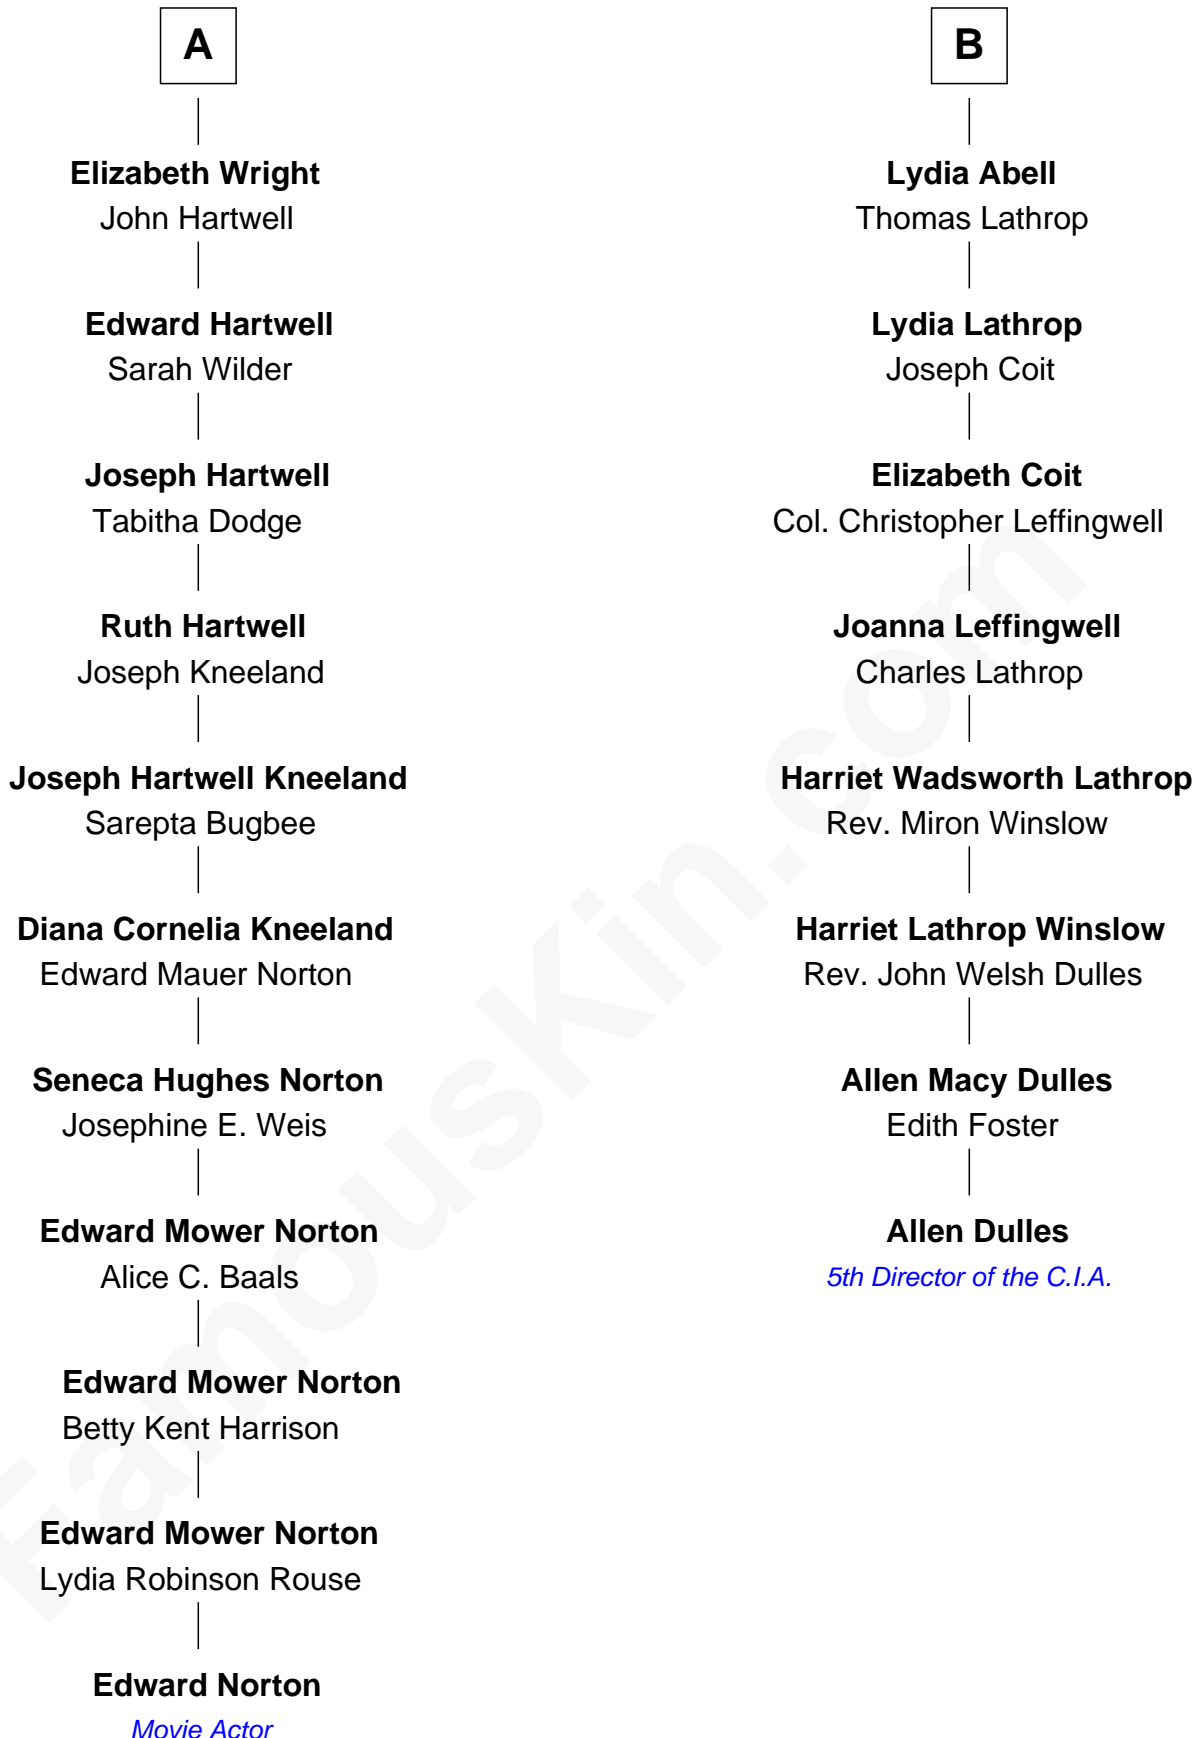

# FamousKin.com Relationship Chart of

**Edward Norton**

*Movie Actor*

14th cousin 3 times removed of

**Allen Dulles**

*5th Director of the C.I.A.*

Edward Norton photo by [David Shankbone](#) (CC BY 3.0)