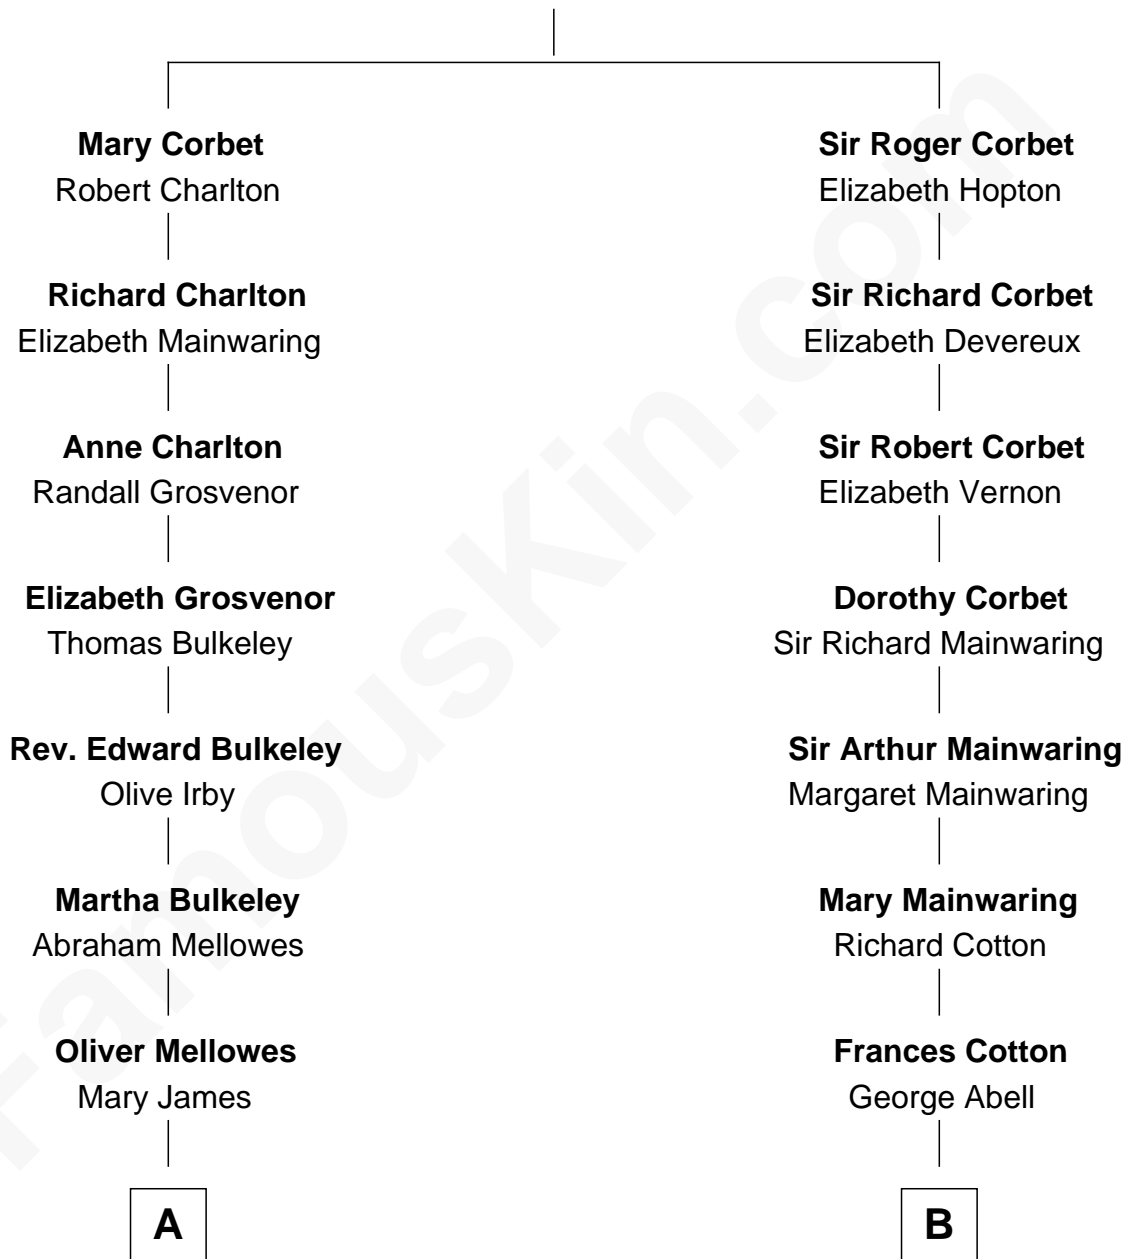

# FamousKin.com Relationship Chart of

**Edward Norton**

*Movie Actor*

16th cousin 2 times removed of

**Allen Dulles**

*5th Director of the C.I.A.*

**Sir Robert Corbet**

Margaret - - - - -

**C**

**Edward Mower Norton**

Lydia Robinson Rouse

**Edward Norton**

*Movie Actor*

FamousKin.com