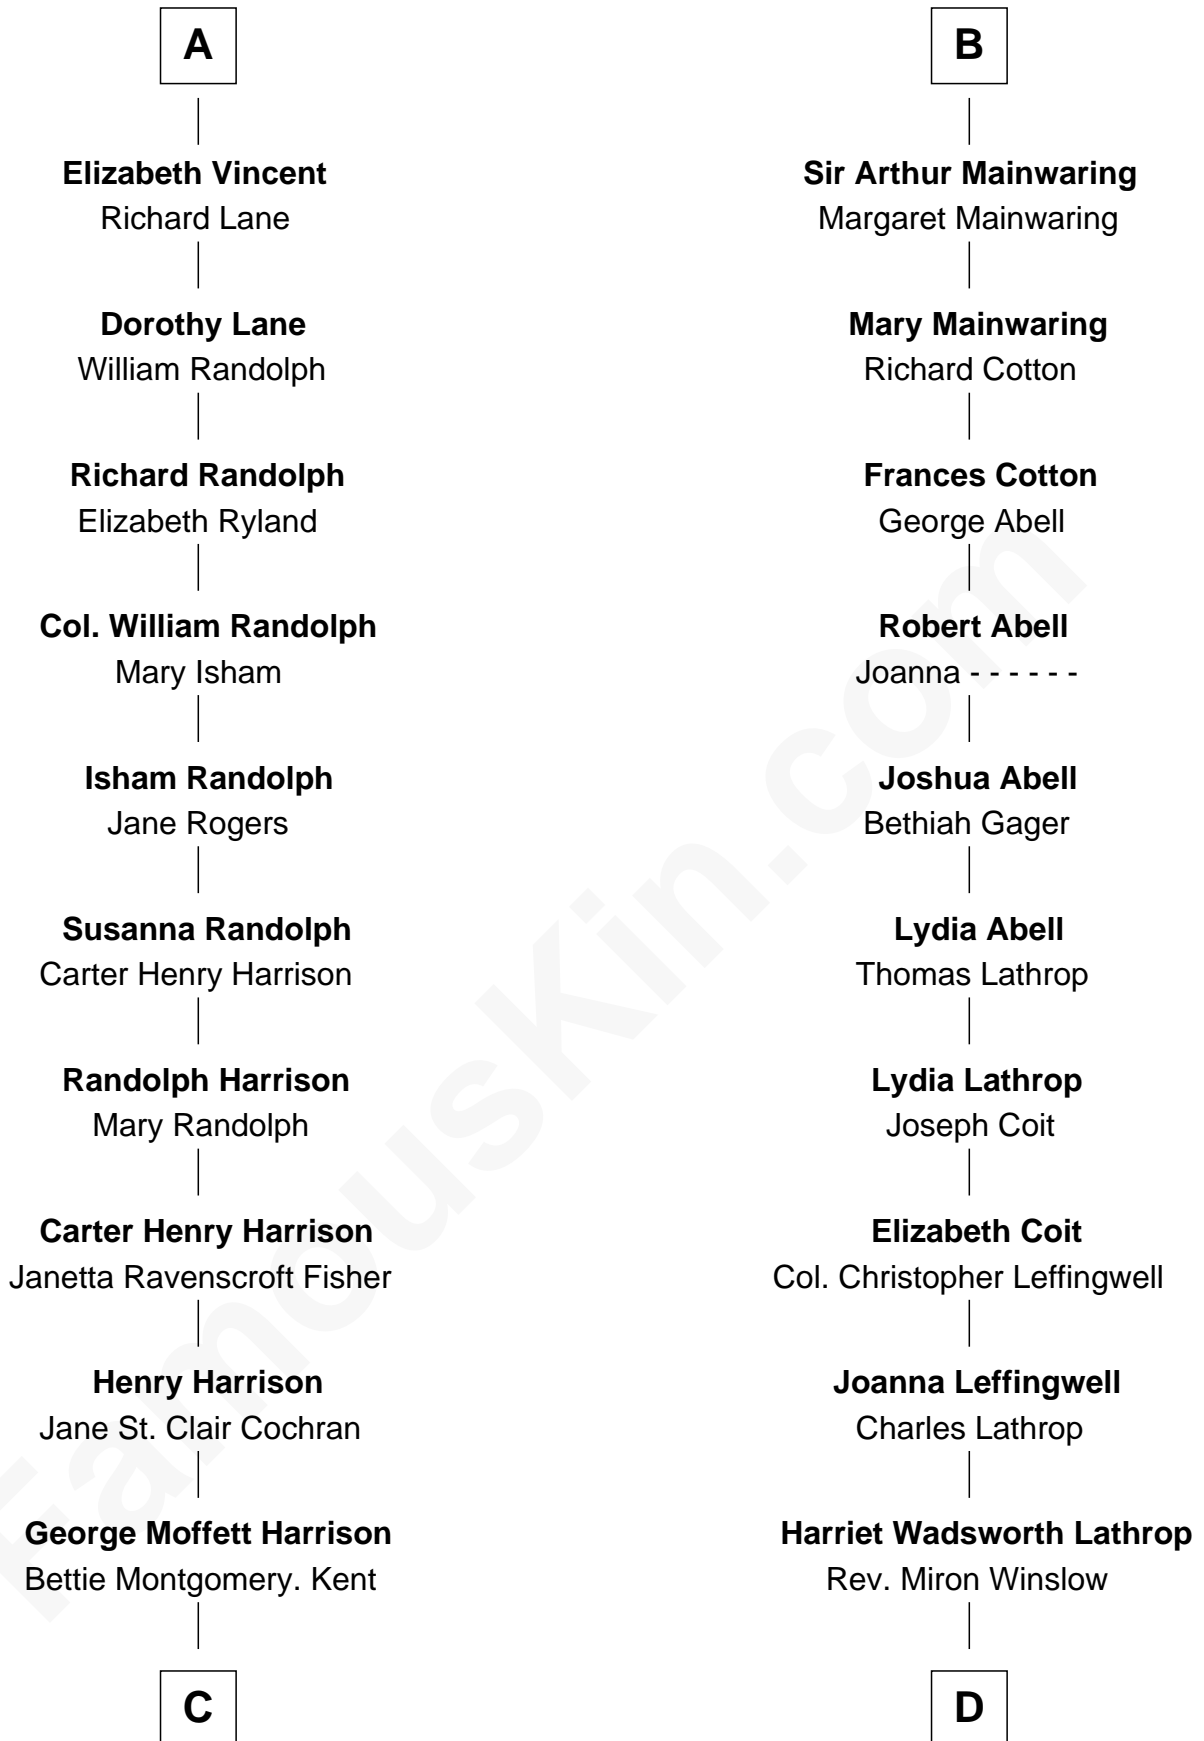

# FamousKin.com Relationship Chart of

**Edward Norton**

*Movie Actor*

19th cousin 1 time removed of

**Allen Dulles**

*5th Director of the C.I.A.*

**John de Mowbray**  
Elizabeth de Segrave

**Sir Thomas Mowbray**

Elizabeth Fitzalan

**Margaret Mowbray**

Sir Robert Howard

**Katherine Howard**

Sir Edward Neville

**Catherine Neville**

Robert Tanfield

**William Tanfield**

**Sir Walter Lucy**

Eleanor L'Arcedeckne

**Eleanor Lucy**

Sir Thomas Hopton

**Elizabeth Hopton**

Sir Roger Corbet

**Sir Richard Corbet**

Elizabeth Devereux

**Sir Robert Corbet**

Elizabeth Vernon

**Dorothy Corbet**

Sir Richard Mainwaring

**B**

**C**

**Joseph Kent Harrison**  
Cornelia Long Somerville

**Betty Kent Harrison**  
Edward Mower Norton