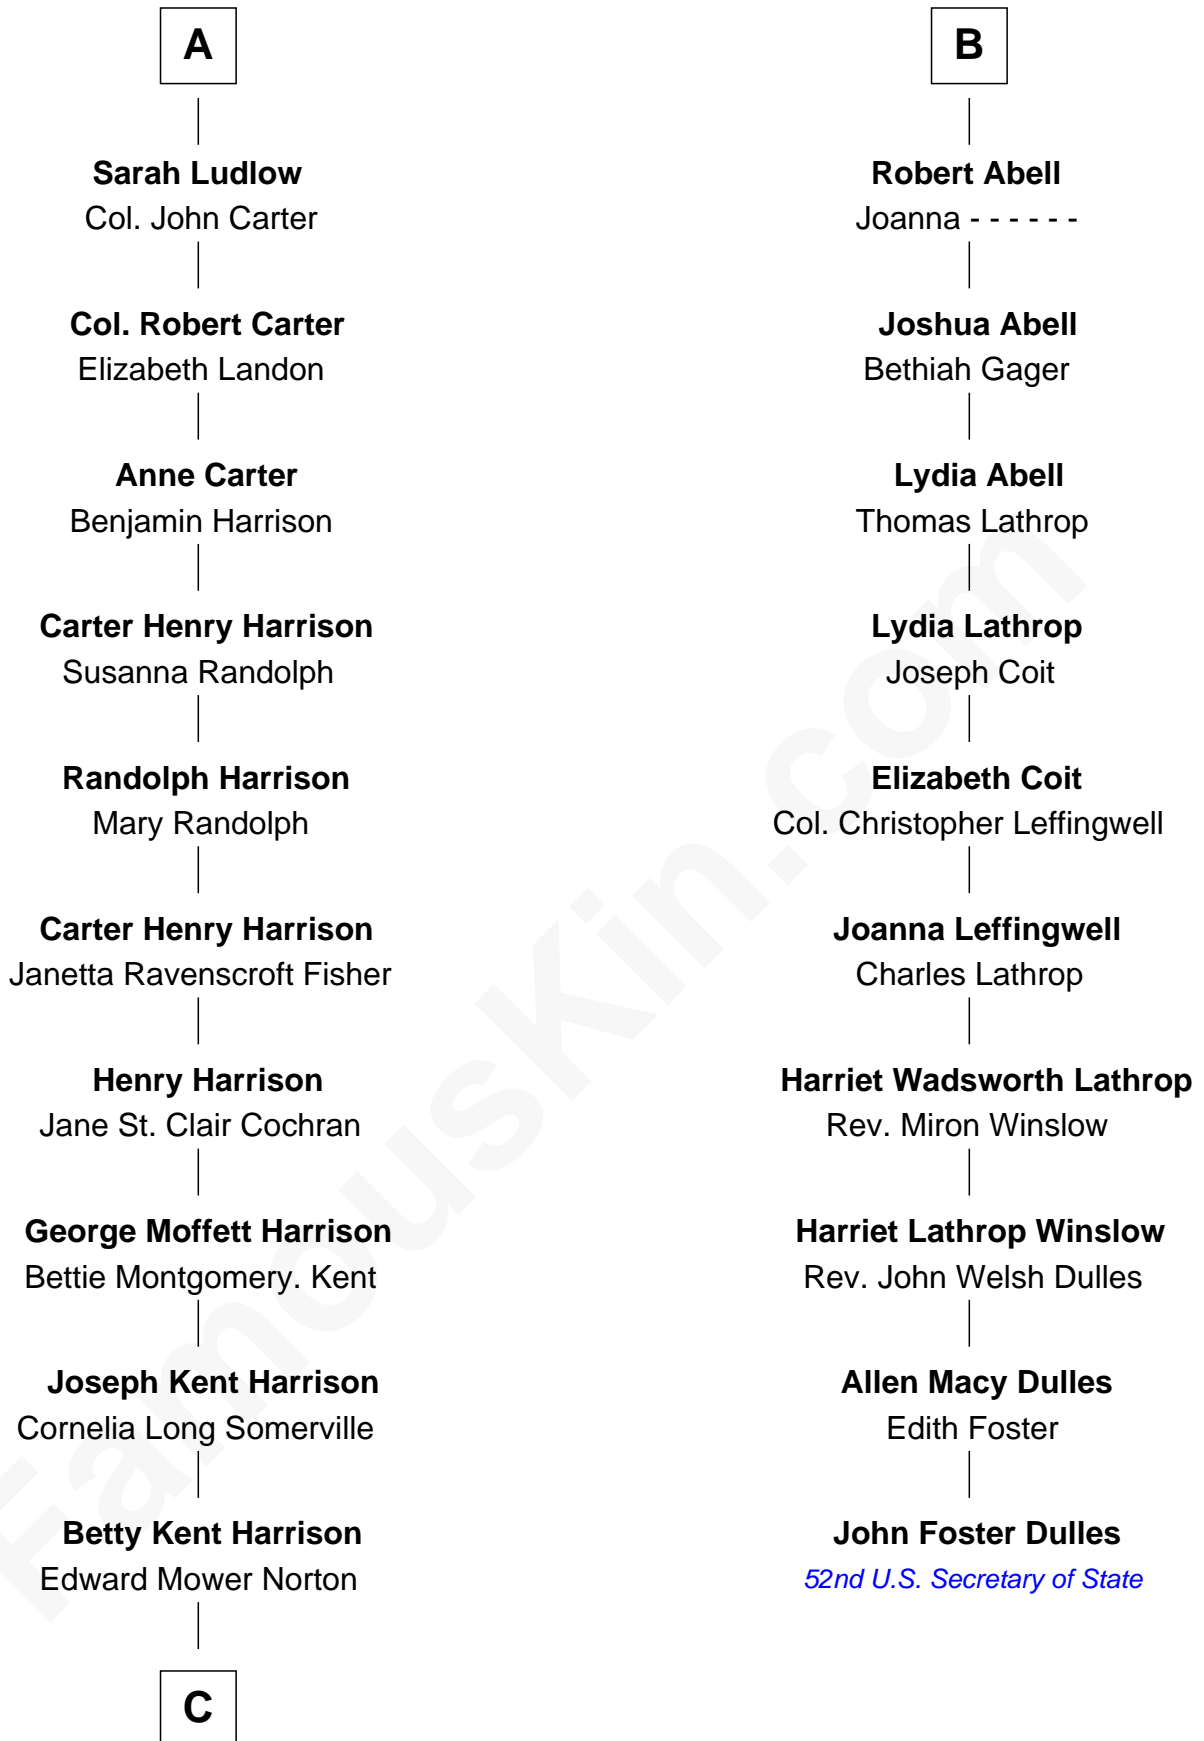

FamousKin.com Relationship Chart of

Edward Norton

Movie Actor

16th cousin 2 times removed of

John Foster Dulles

52nd U.S. Secretary of State

Sir Walter Blount

Sancha de Ayala

C

Edward Mower Norton

Lydia Robinson Rouse

Edward Norton

Movie Actor

FamousKin.com