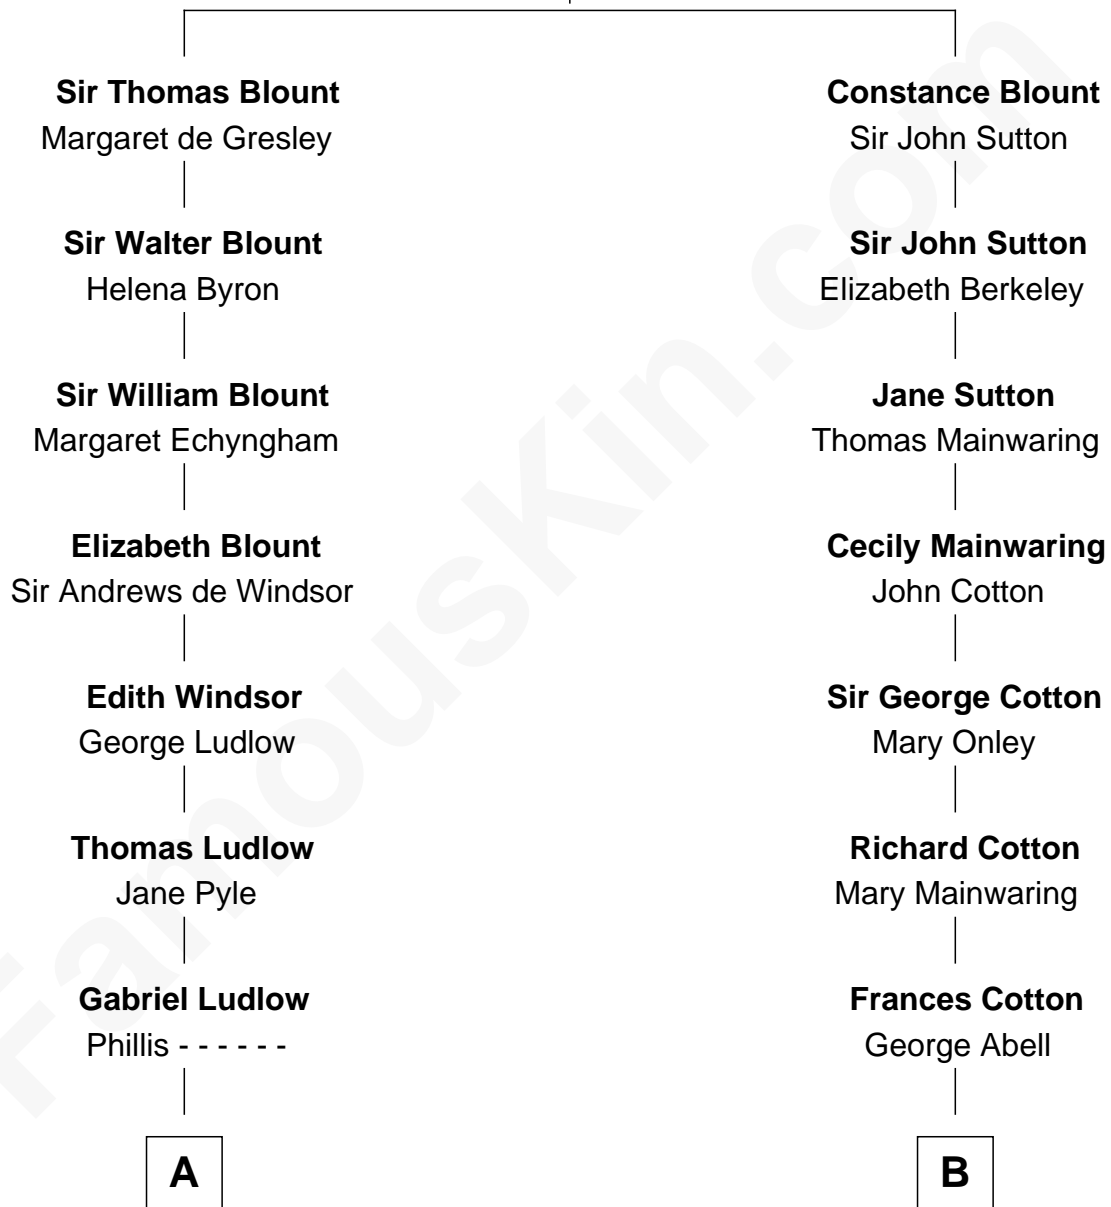

FamousKin.com Relationship Chart of

Edward Norton

Movie Actor

16th cousin 2 times removed of

John Foster Dulles

52nd U.S. Secretary of State

Sir Walter Blount

Sancha de Ayala

C

Edward Mower Norton

Lydia Robinson Rouse

Edward Norton

Movie Actor

FamousKin.com