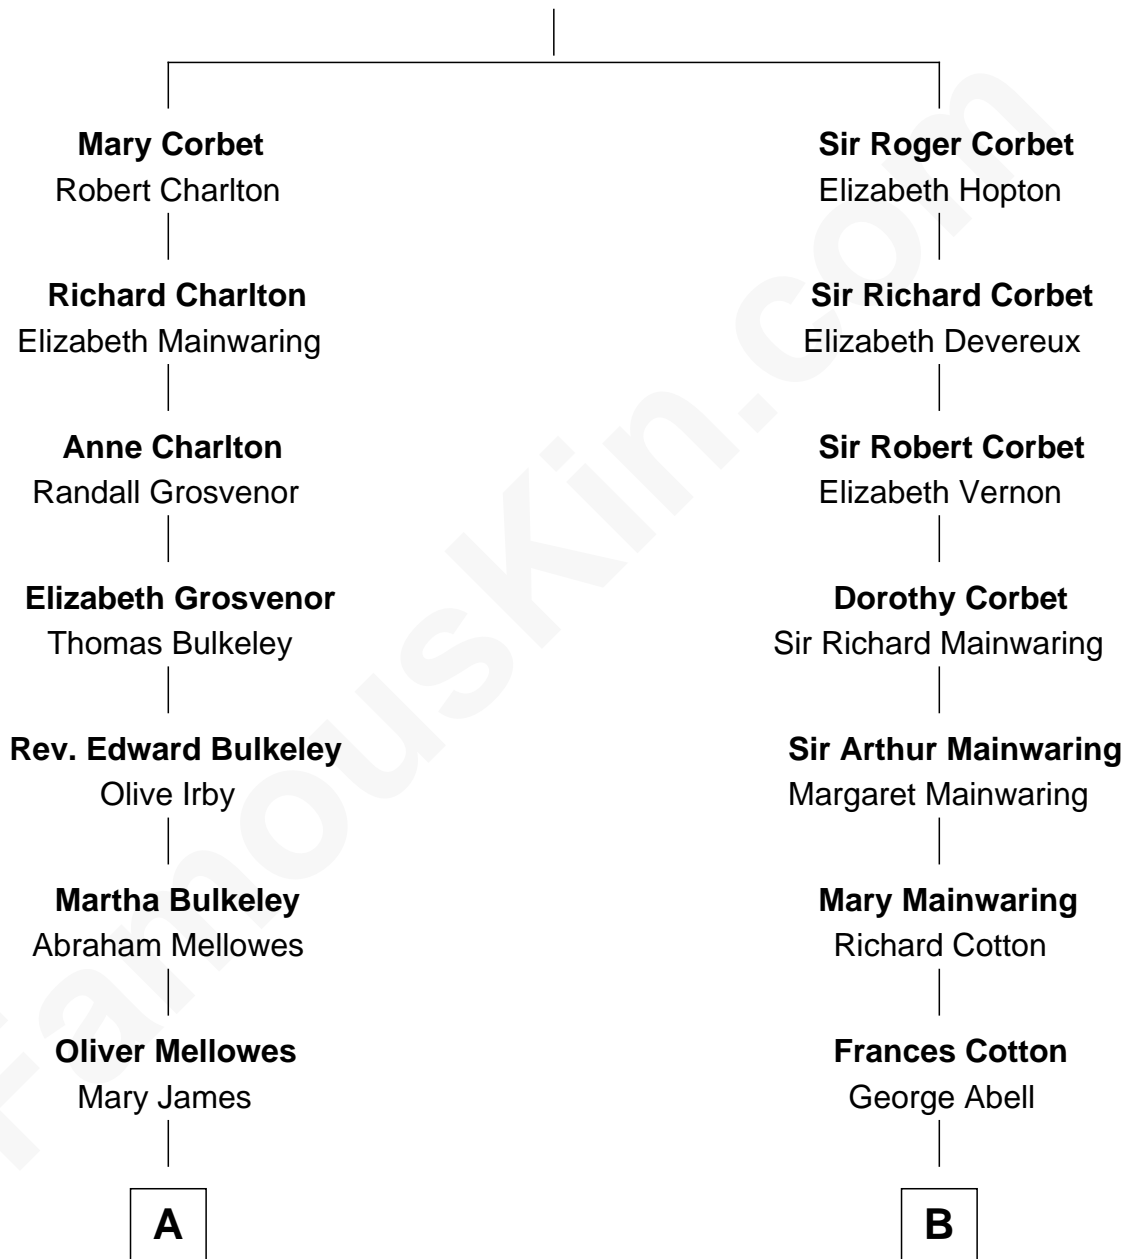

FamousKin.com Relationship Chart of

Edward Norton

Movie Actor

16th cousin 2 times removed of

John Foster Dulles

52nd U.S. Secretary of State

Sir Robert Corbet

Margaret - - - - -

C

Edward Mower Norton

Lydia Robinson Rouse

Edward Norton

Movie Actor

FamousKin.com