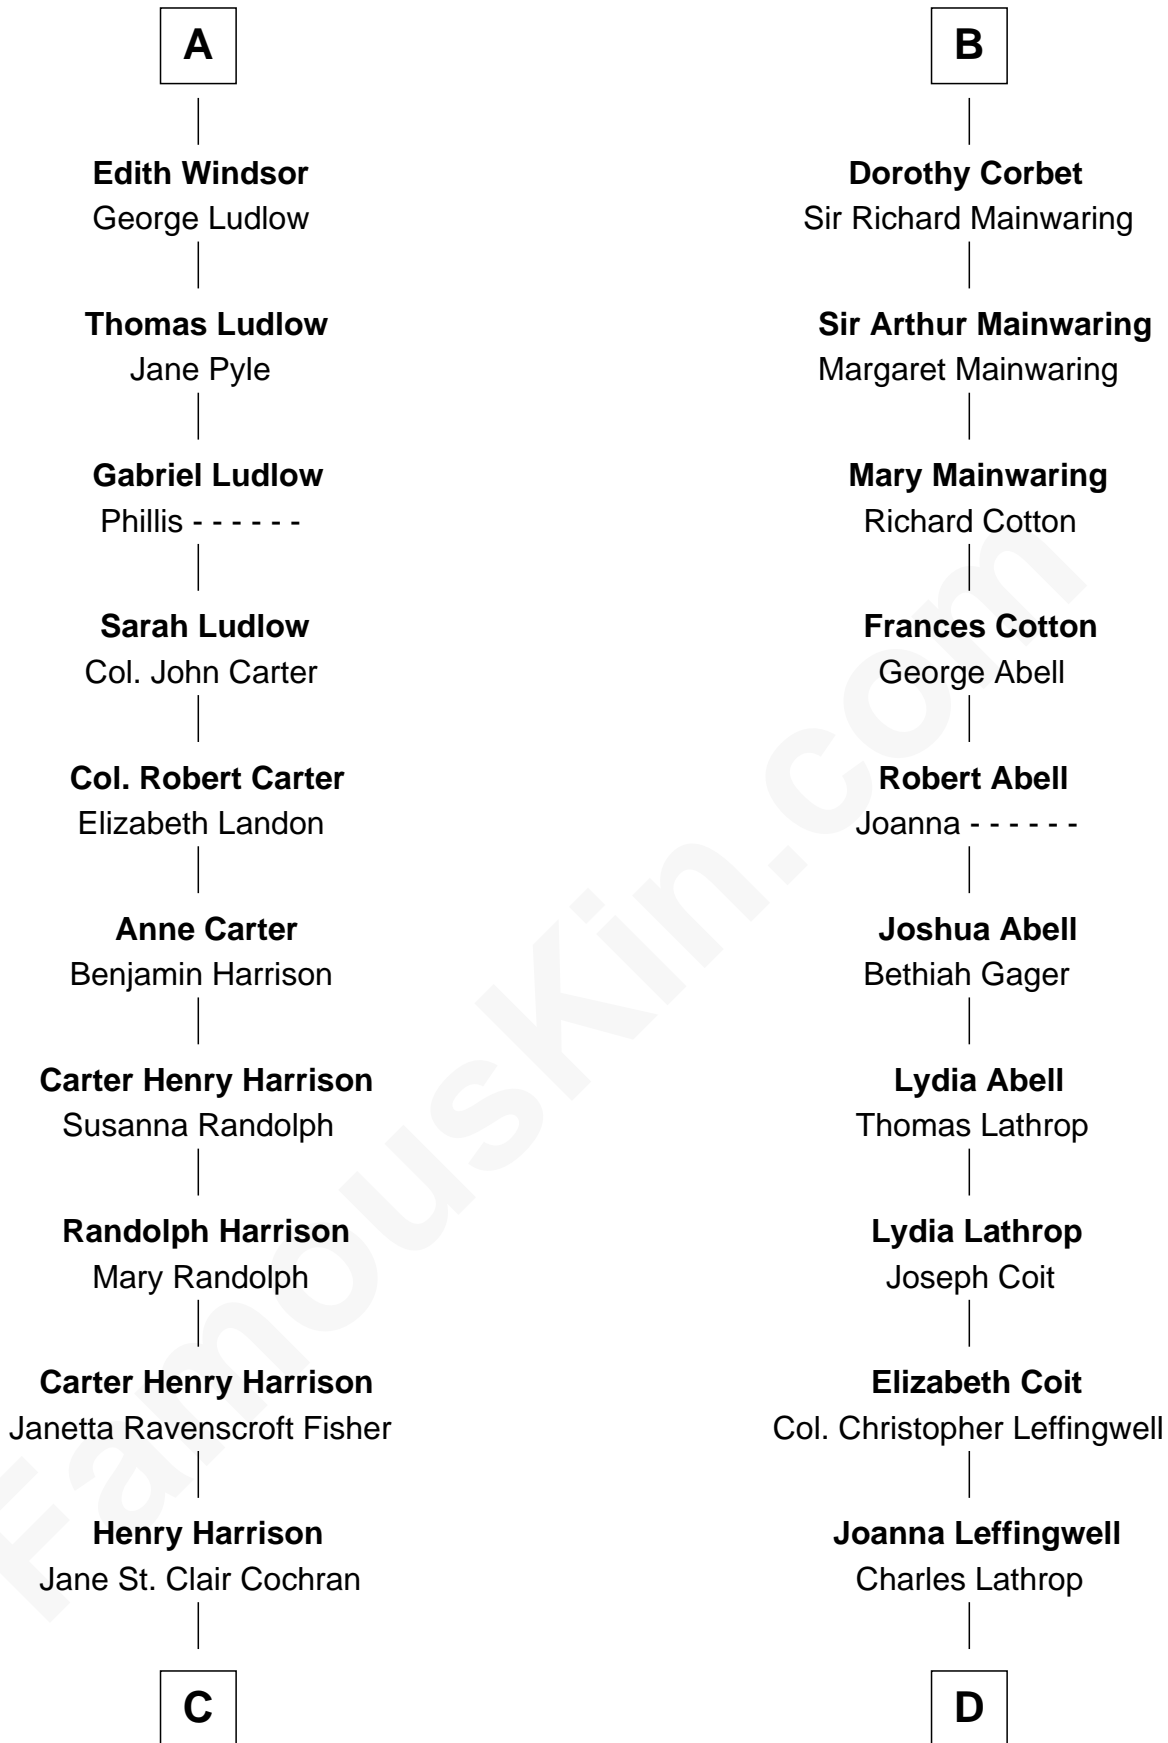

# FamousKin.com Relationship Chart of

**Edward Norton**

*Movie Actor*

20th cousin 1 time removed of

**John Foster Dulles**

*52nd U.S. Secretary of State*

**Humphrey de Bohun**

Elizabeth Plantagenet

**C**

**George Moffett Harrison**  
Bettie Montgomery. Kent

**Joseph Kent Harrison**  
Cornelia Long Somerville

**Betty Kent Harrison**  
Edward Mower Norton

**Edward Mower Norton**  
Lydia Robinson Rouse

**Edward Norton**  
*Movie Actor*

**D**

**Harriet Wadsworth Lathrop**  
Rev. Miron Winslow

**Harriet Lathrop Winslow**  
Rev. John Welsh Dulles

**Allen Macy Dulles**  
Edith Foster

**John Foster Dulles**  
*52nd U.S. Secretary of State*