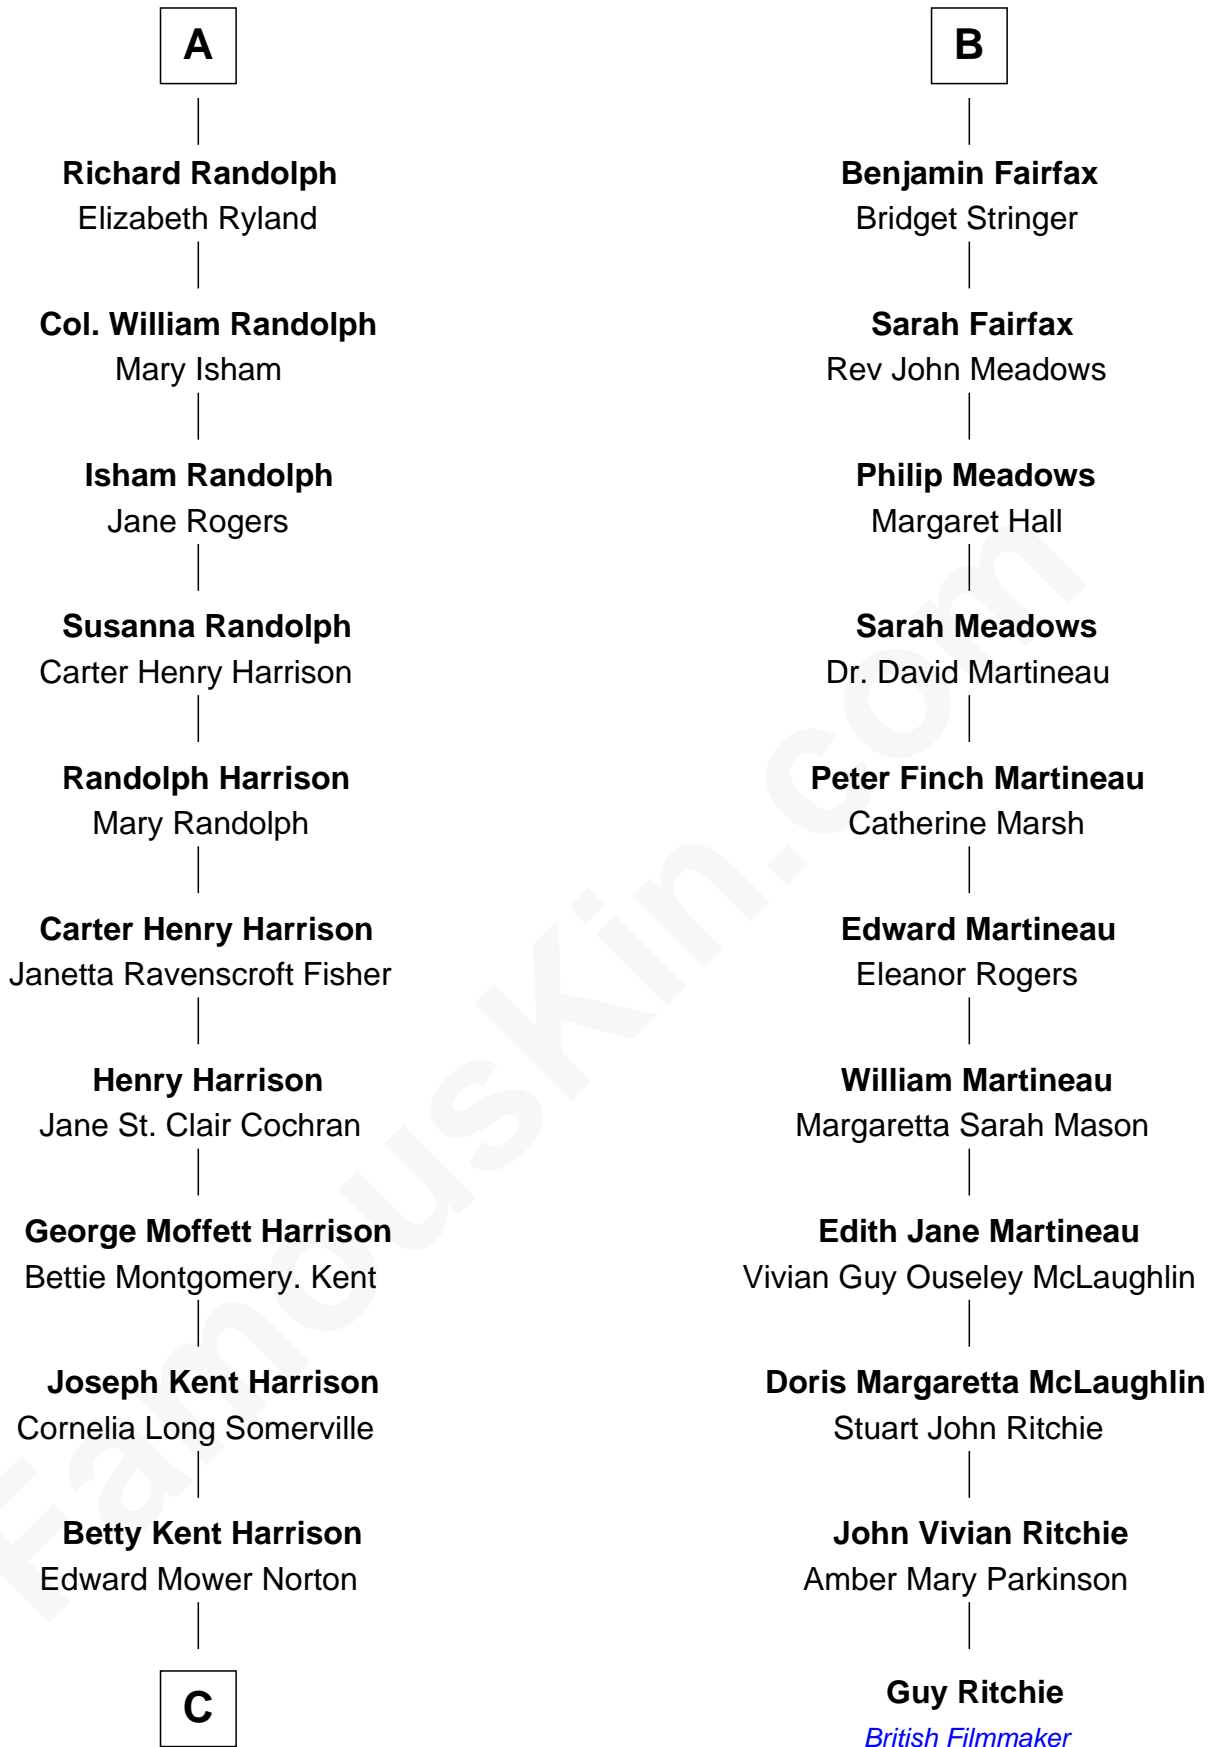

FamousKin.com Relationship Chart of

Edward Norton

Movie Actor

17th cousin 1 time removed of

Guy Ritchie

British Filmmaker

Sir Ralph Neville

Joan Beaufort

Anne Tanfield

Clement Vincent

Elizabeth Vincent

Richard Lane

Dorothy Lane

William Randolph

A

Eleanor Neville

Sir Henry Percy

Sir Henry Percy

Eleanor Poynings

Margaret Percy

Sir William Gascoigne

Agnes Gascoigne

Sir Thomas Fairfax

William Fairfax

John Fairfax

Mary Birch

Rev. Benjamin Fairfax

Sarah Galliard

B

C

Edward Mower Norton

Lydia Robinson Rouse