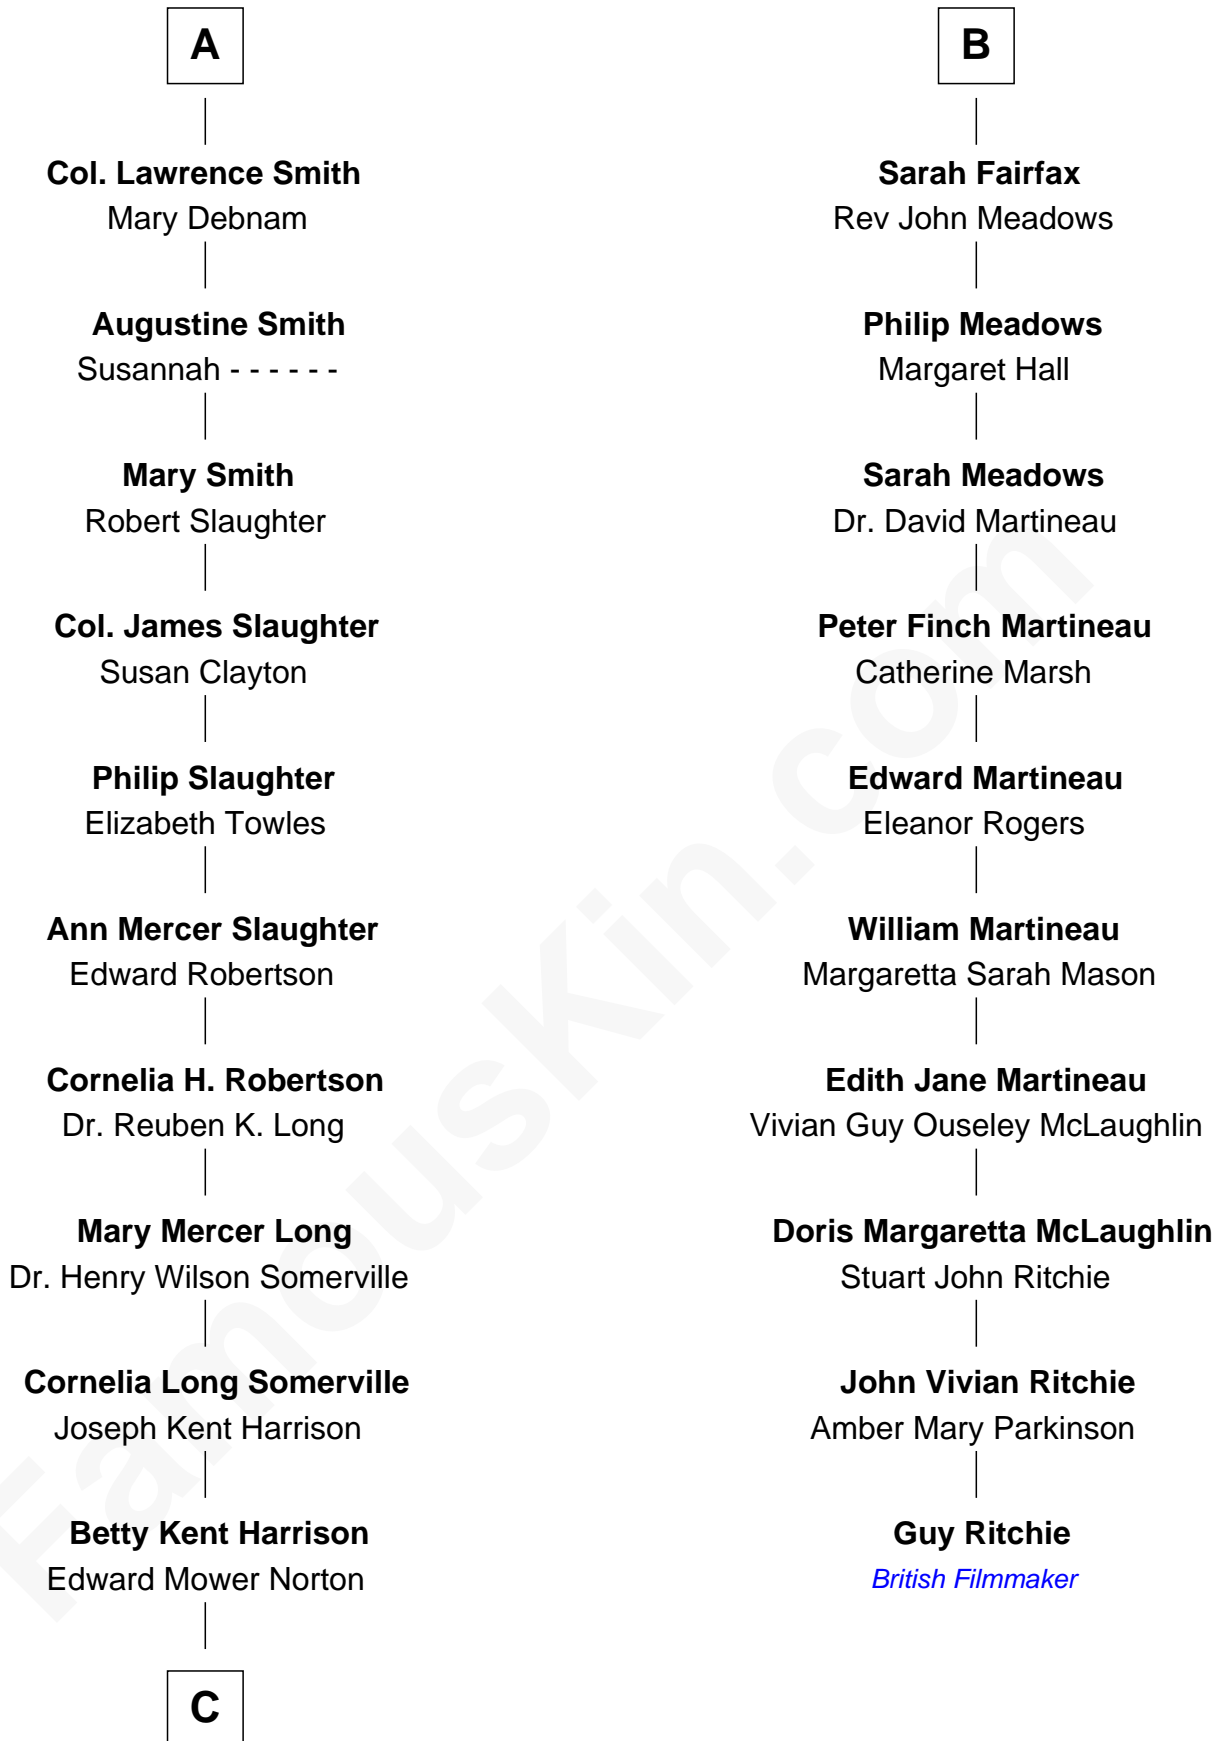

FamousKin.com Relationship Chart of

Edward Norton

Movie Actor

16th cousin 2 times removed of

Guy Ritchie

British Filmmaker

Richard Sherburne

Alice Hamerton

C

Edward Mower Norton

Lydia Robinson Rouse

Edward Norton

Movie Actor

FamousKin.com