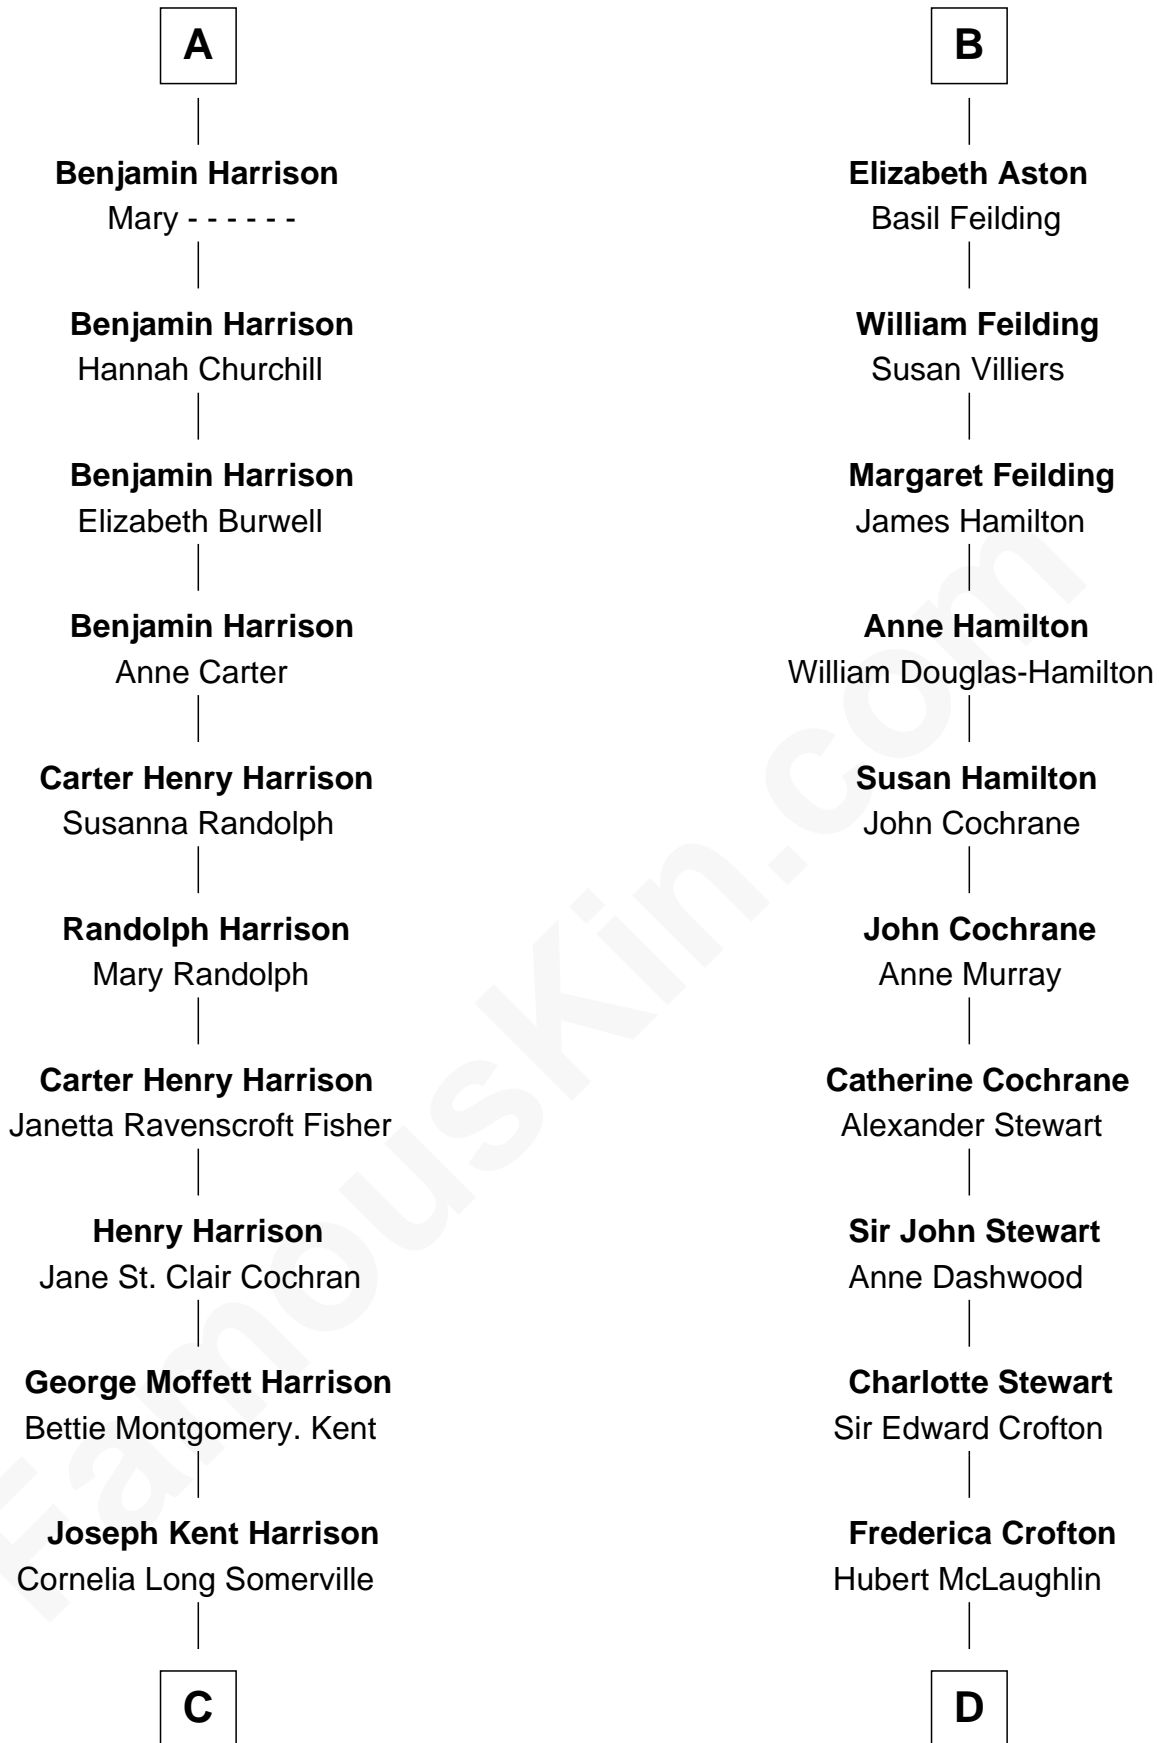

FamousKin.com Relationship Chart of

Edward Norton

Movie Actor

19th cousin 1 time removed of

Guy Ritchie

British Filmmaker

Stephen le Scrope

Margery de Welles

John le Scrope
Elizabeth Chaworth

Elizabeth le Scrope
Sir Henry le Scrope

Margaret Scrope
John Bernard

John Bernard
Margaret Daundelyn

John Bernard
Cecily Muscote

Francis Bernard
Alice Hazlewood

Elizabeth Bernard
Thomas Harrison

Probable

A

Maude le Scrope
Sir Baldwin Freville

Joyce Freville
Sir Roger Aston

Sir Robert Aston
Isabel Brereton

John Aston
Elizabeth Delves

Sir John Aston
Joan Lyttleton

Sir Edward Aston
Joan Bowles

Sir Walter Aston
Elizabeth Leveson

B

C

Betty Kent Harrison
Edward Mower Norton

Edward Mower Norton
Lydia Robinson Rouse

Edward Norton
Movie Actor

D

Vivian Guy Ouseley McLaughlin
Edith Jane Martineau