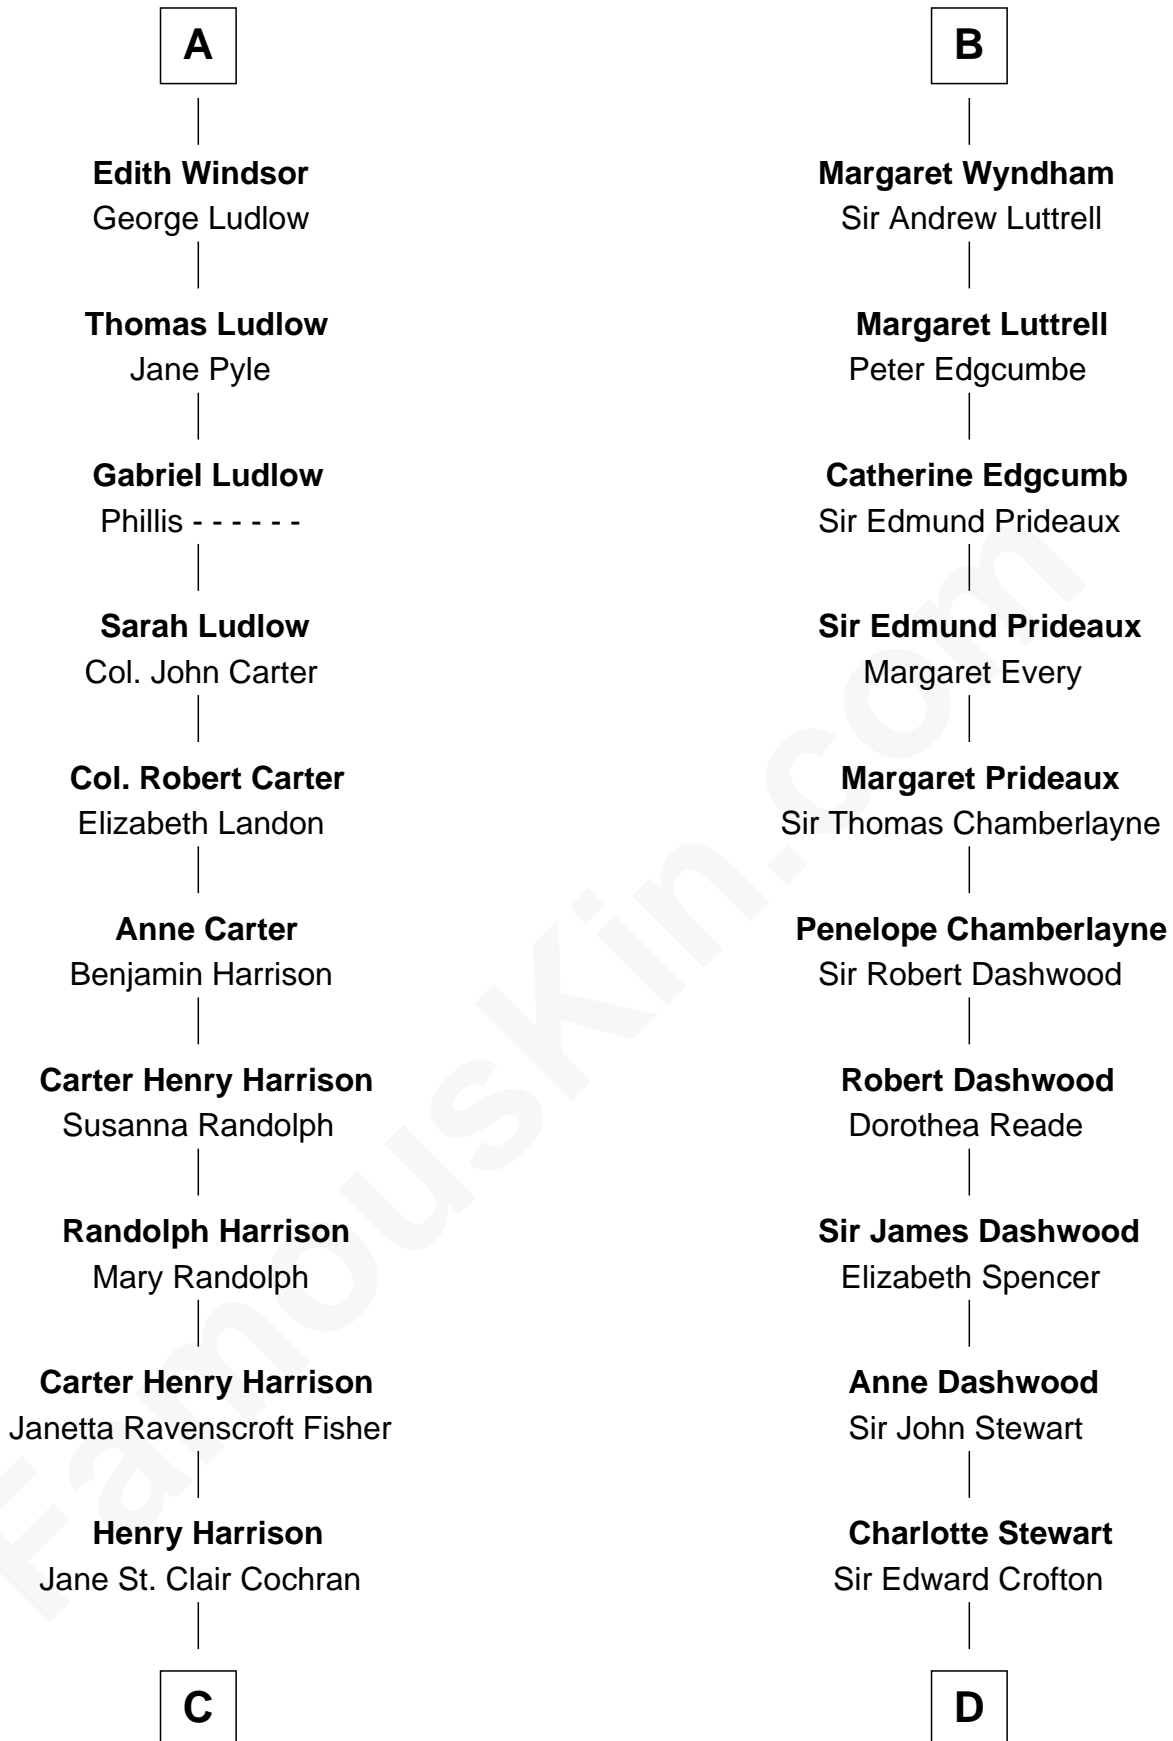

FamousKin.com Relationship Chart of

Edward Norton

Movie Actor

21st cousin of

Guy Ritchie

British Filmmaker

Humphrey de Bohun
Elizabeth Plantagenet

C

George Moffett Harrison
Bettie Montgomery. Kent

Joseph Kent Harrison
Cornelia Long Somerville

Betty Kent Harrison
Edward Mower Norton

Edward Mower Norton
Lydia Robinson Rouse

Edward Norton
Movie Actor

D

Frederica Crofton
Hubert McLaughlin

Vivian Guy Ouseley McLaughlin
Edith Jane Martineau

Doris Margaretta McLaughlin
Stuart John Ritchie

John Vivian Ritchie
Amber Mary Parkinson

Guy Ritchie
British Filmmaker