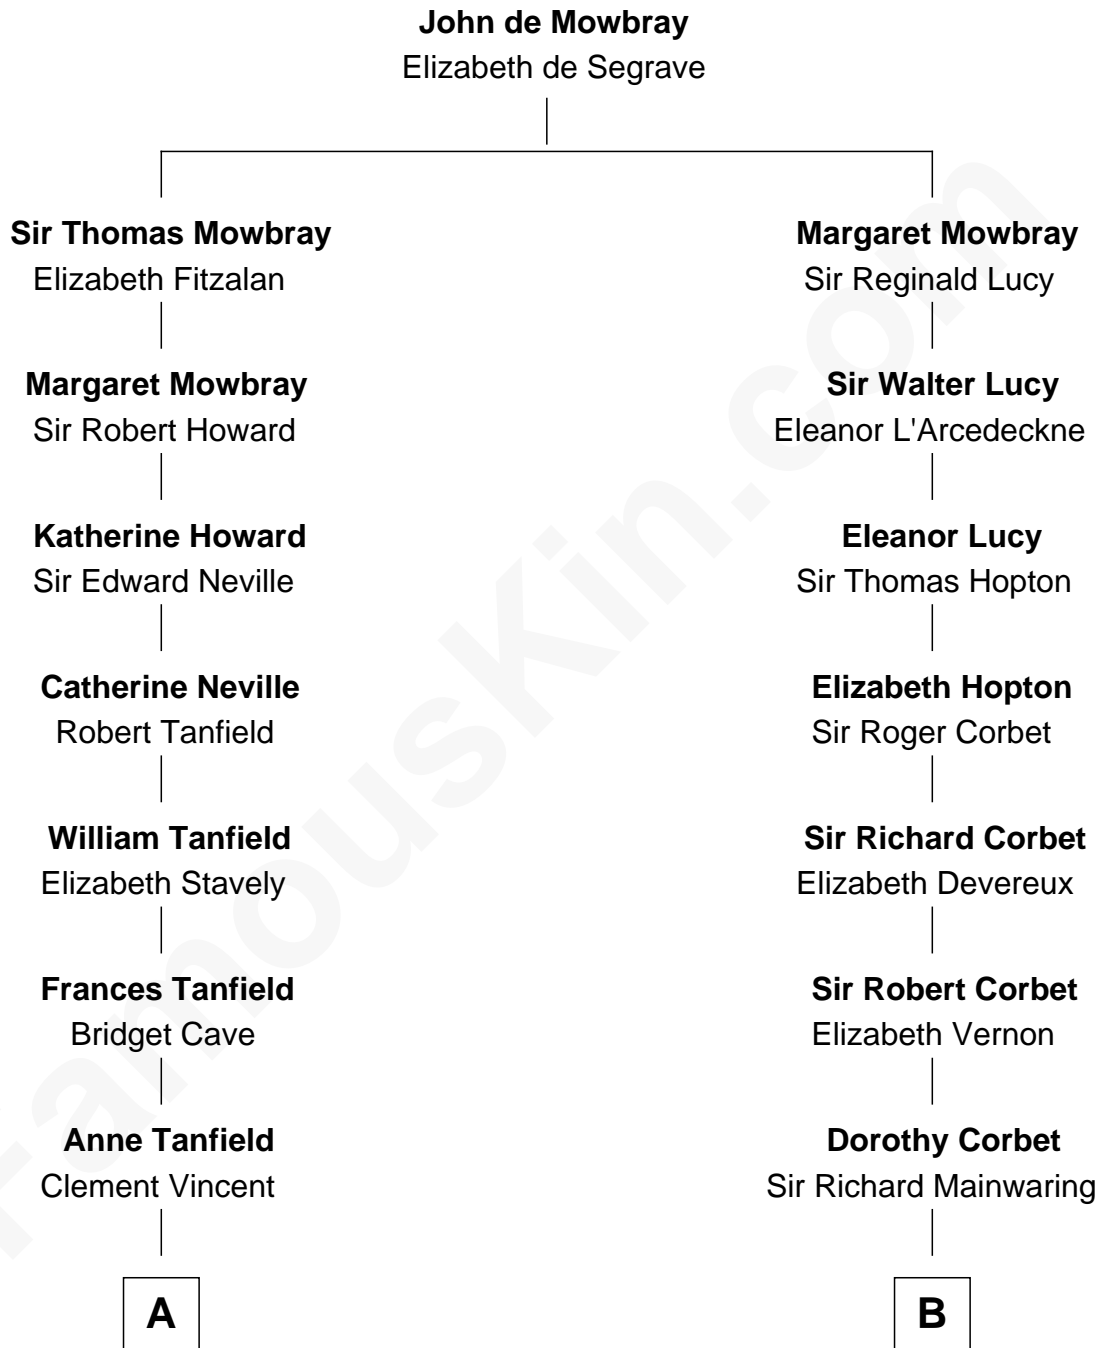

# FamousKin.com Relationship Chart of

**Edward Norton**

*Movie Actor*

17th cousin 3 times removed of

**Marjorie Post**

*Founder of General Foods*

**C**

—  
**Joseph Kent Harrison**  
Cornelia Long Somerville

—  
**Betty Kent Harrison**  
Edward Mower Norton

—  
**Edward Mower Norton**  
Lydia Robinson Rouse

—  
**Edward Norton**  
*Movie Actor*

FamousKin.com