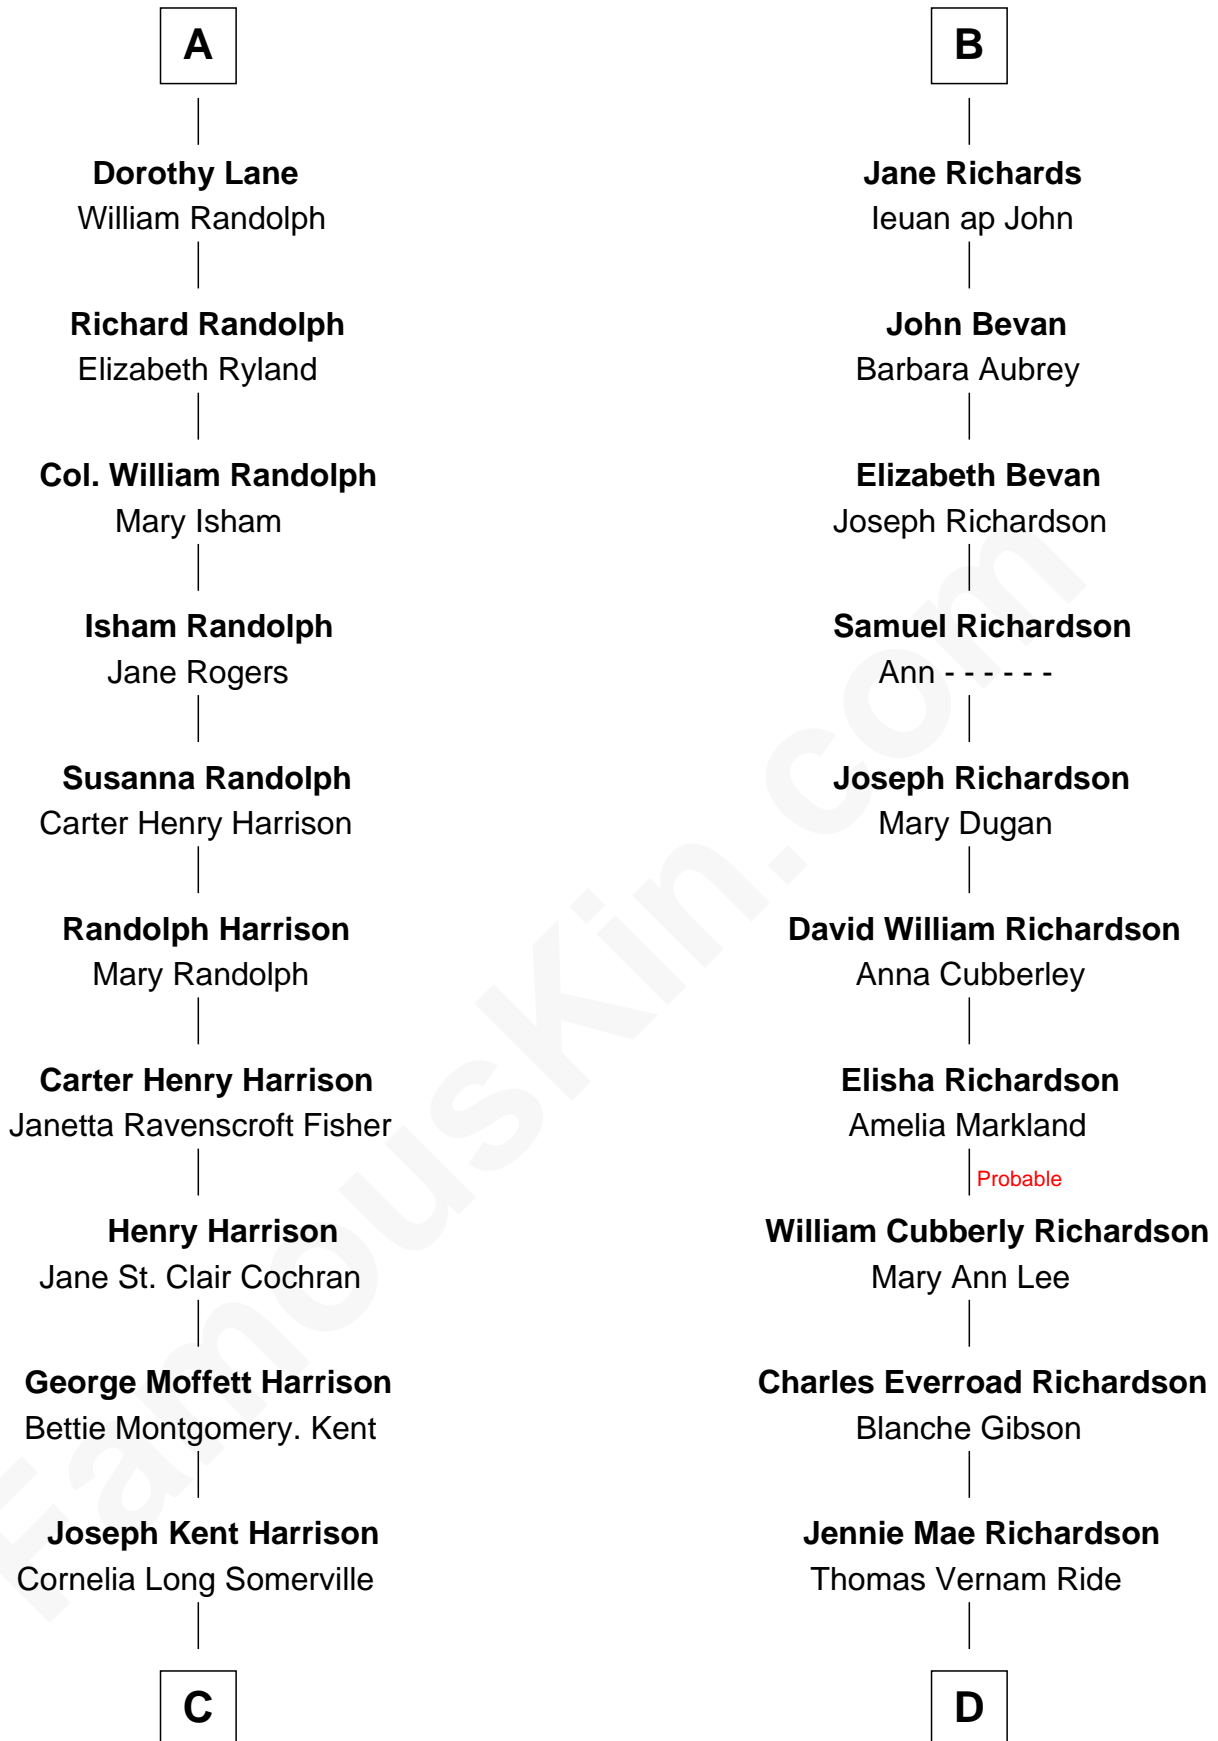

FamousKin.com Relationship Chart of

Edward Norton

Movie Actor

18th cousin 1 time removed of

Sally Ride

1st American Woman in Space

James Touchet
Eleanor de Holland

Elizabeth Touchet

Joan Whitney

Sir Roger Vaughan

Watkyn Vaughan

Joan Fychan

Sir William Vaughan

Catrin ferch Jenkin ap Havard

Catrin Vaughan

David Evans

Mary Evans

Thomas Basset

Catrin Basset

Richard ab Ieuan

B

C

Betty Kent Harrison
Edward Mower Norton

Edward Mower Norton
Lydia Robinson Rouse

Edward Norton
Movie Actor

D

Dale Burdell Ride
Carol Joyce Anderson

Sally Ride
1st American Woman in Space

FamousKin.com