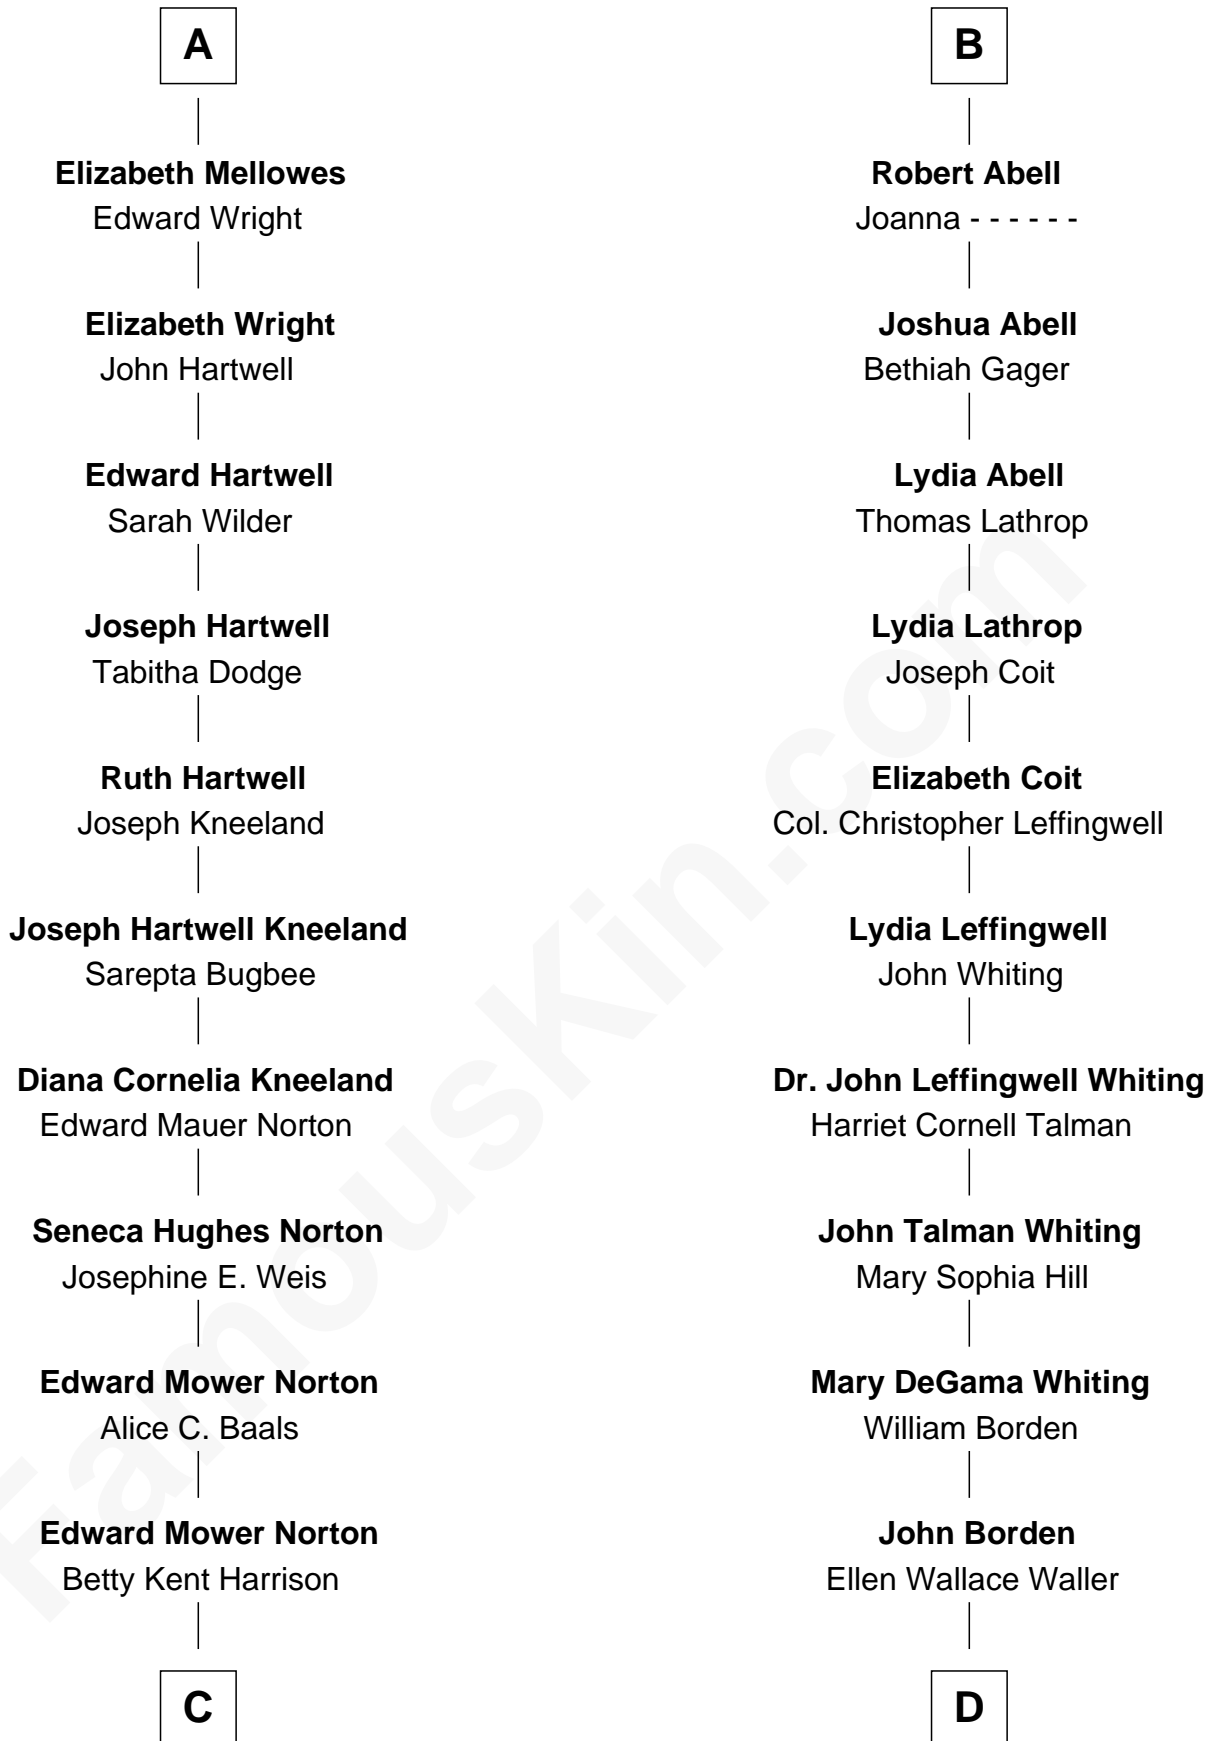

# FamousKin.com Relationship Chart of

**Edward Norton**

*Movie Actor*

18th cousin of

**Adlai Stevenson III**

*U.S. Senator from Illinois*

**Sir Robert Corbet**

Margaret - - - - -

FamousKin.com