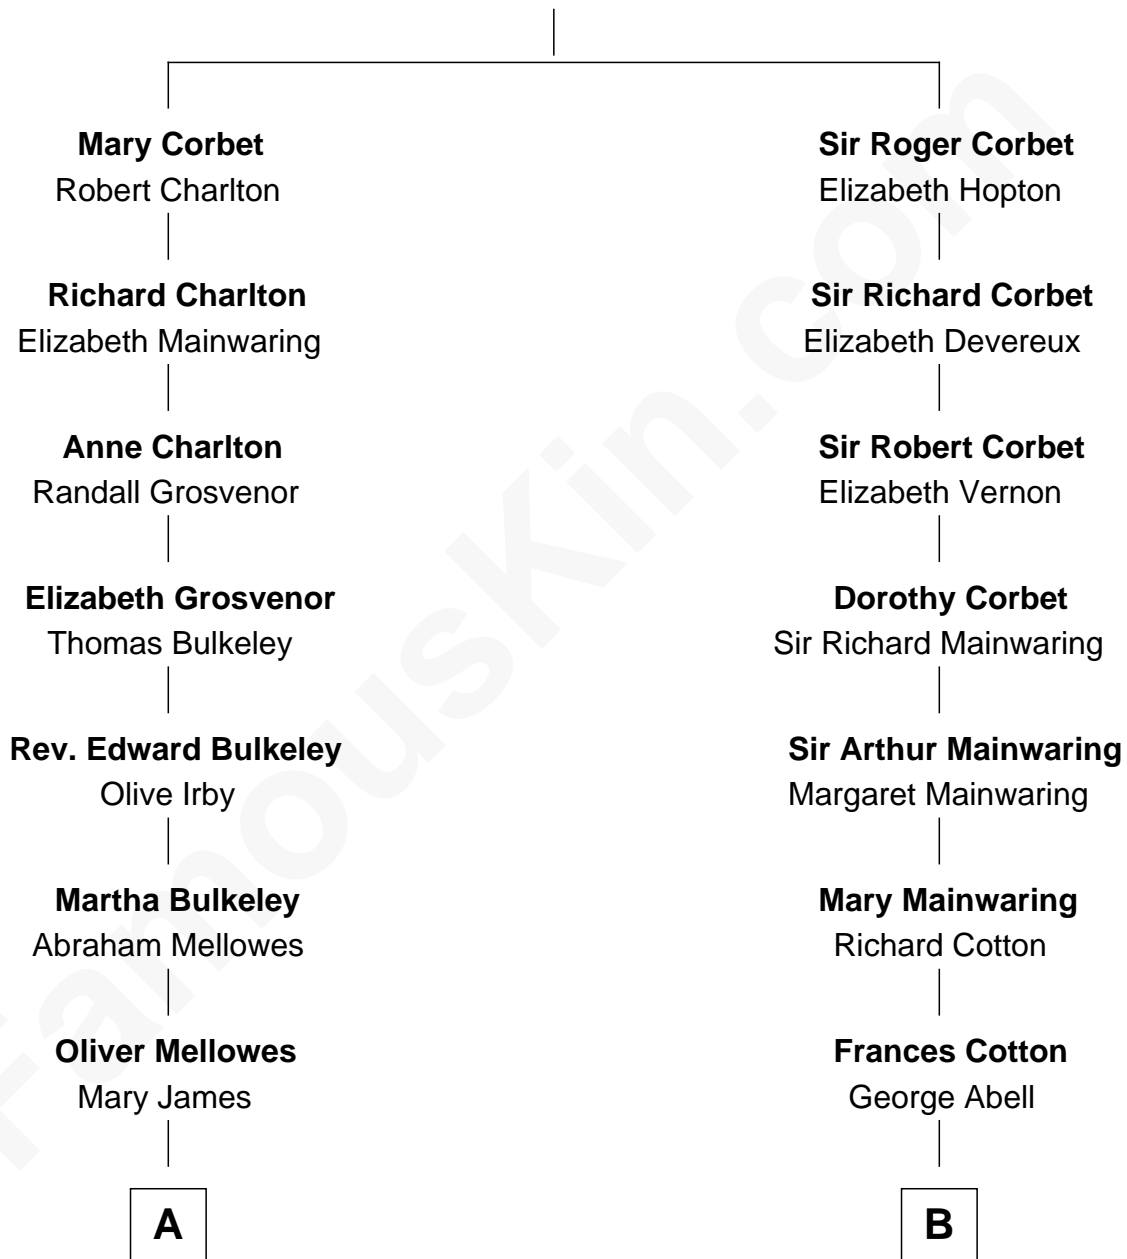

# FamousKin.com Relationship Chart of

**Edward Norton**

*Movie Actor*

18th cousin of

**Adlai Stevenson III**

*U.S. Senator from Illinois*

**Sir Robert Corbet**

Margaret - - - - -

FamousKin.com