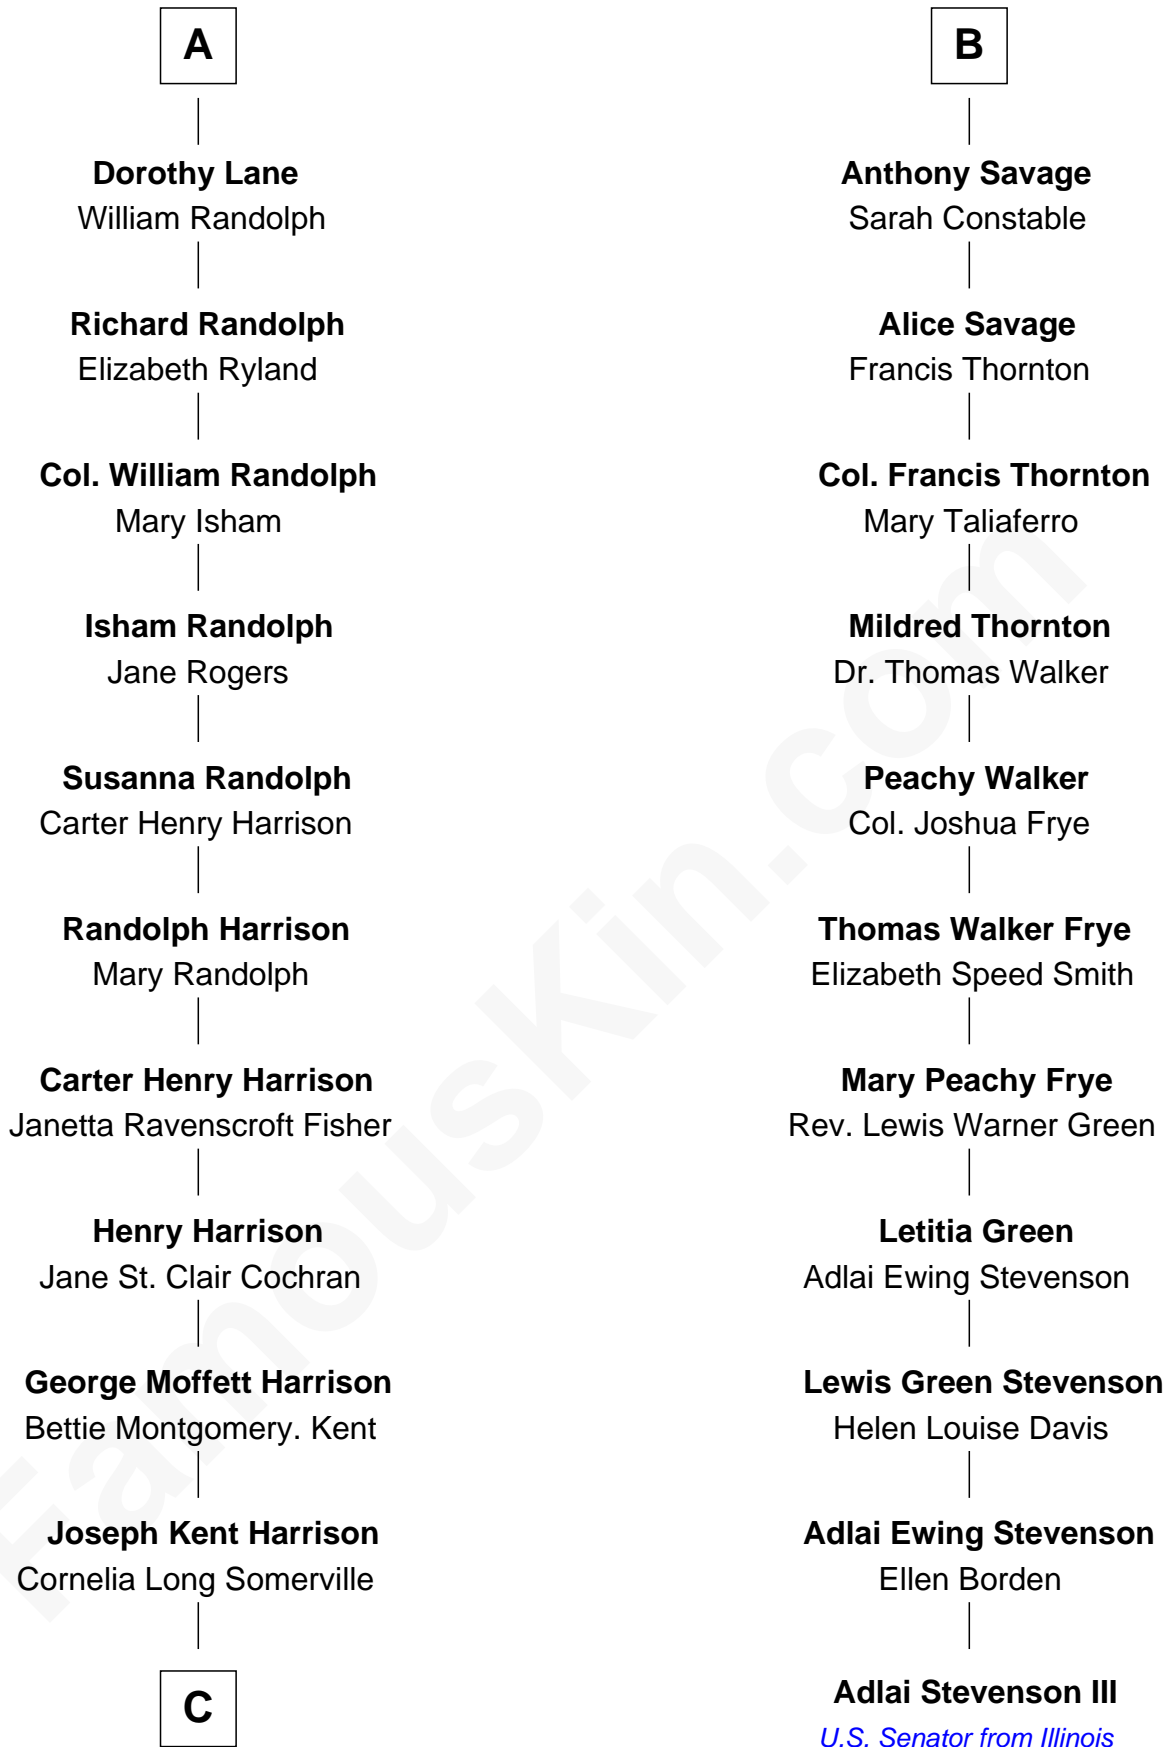

FamousKin.com
Relationship Chart of
Edward Norton
Movie Actor

17th cousin 2 times removed of

Adlai Stevenson III
U.S. Senator from Illinois

C

Betty Kent Harrison
Edward Mower Norton

Edward Mower Norton
Lydia Robinson Rouse

Edward Norton
Movie Actor

FamousKin.com