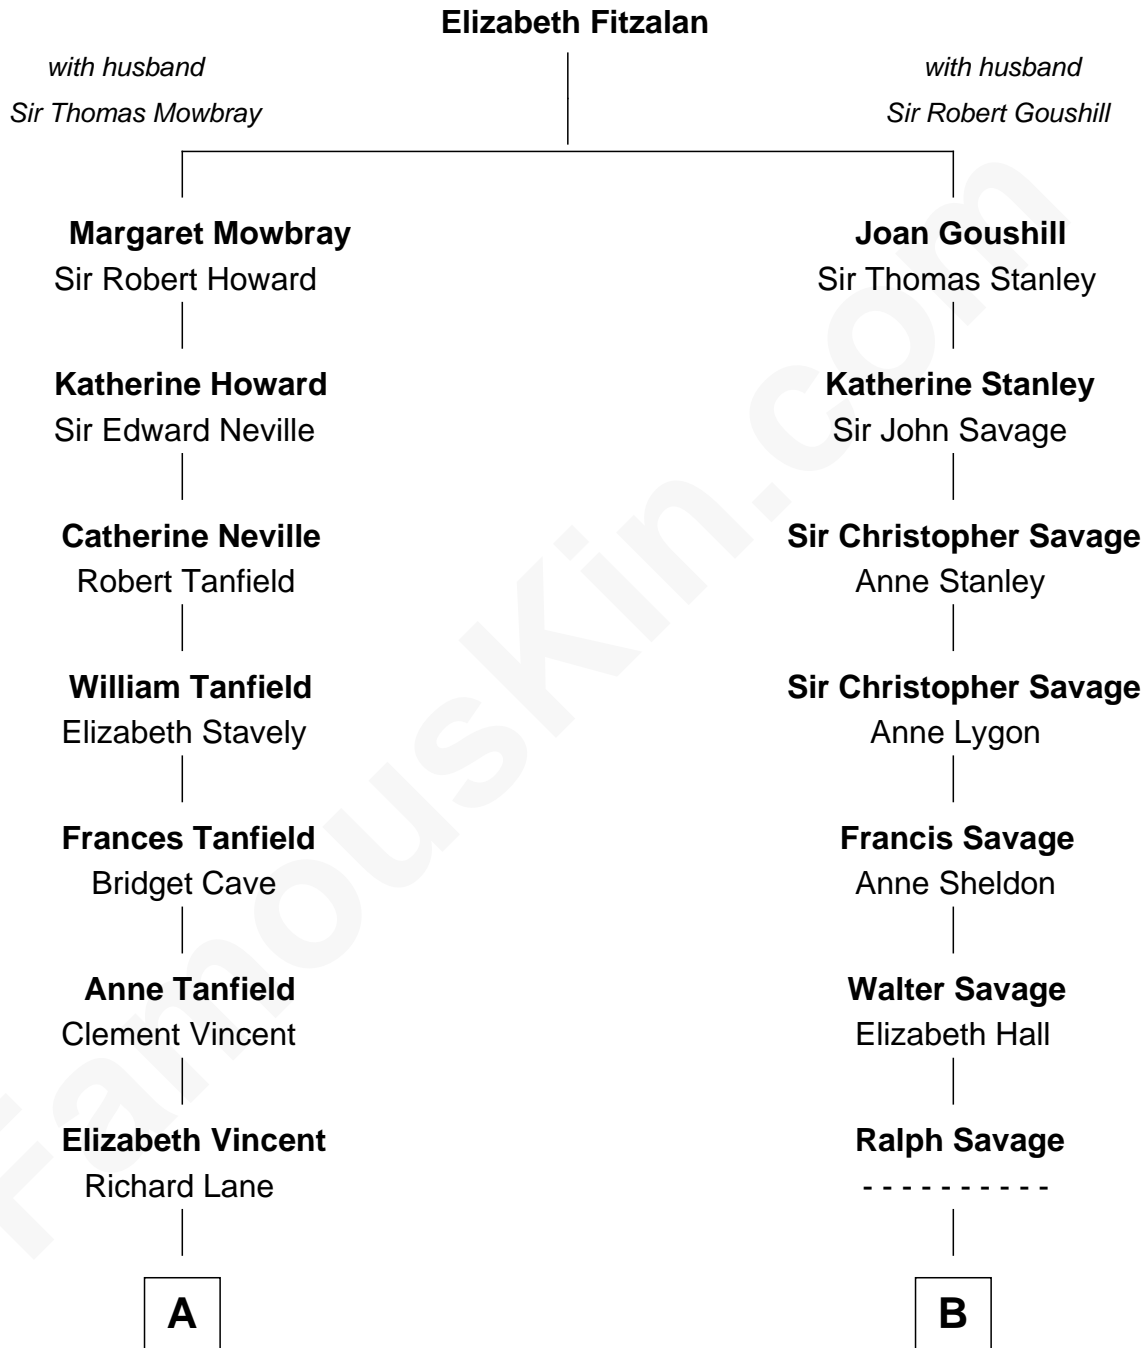

FamousKin.com
Relationship Chart of
Edward Norton
Movie Actor

17th cousin 2 times removed of

Adlai Stevenson III
U.S. Senator from Illinois

C

Betty Kent Harrison
Edward Mower Norton

Edward Mower Norton
Lydia Robinson Rouse

Edward Norton
Movie Actor

FamousKin.com