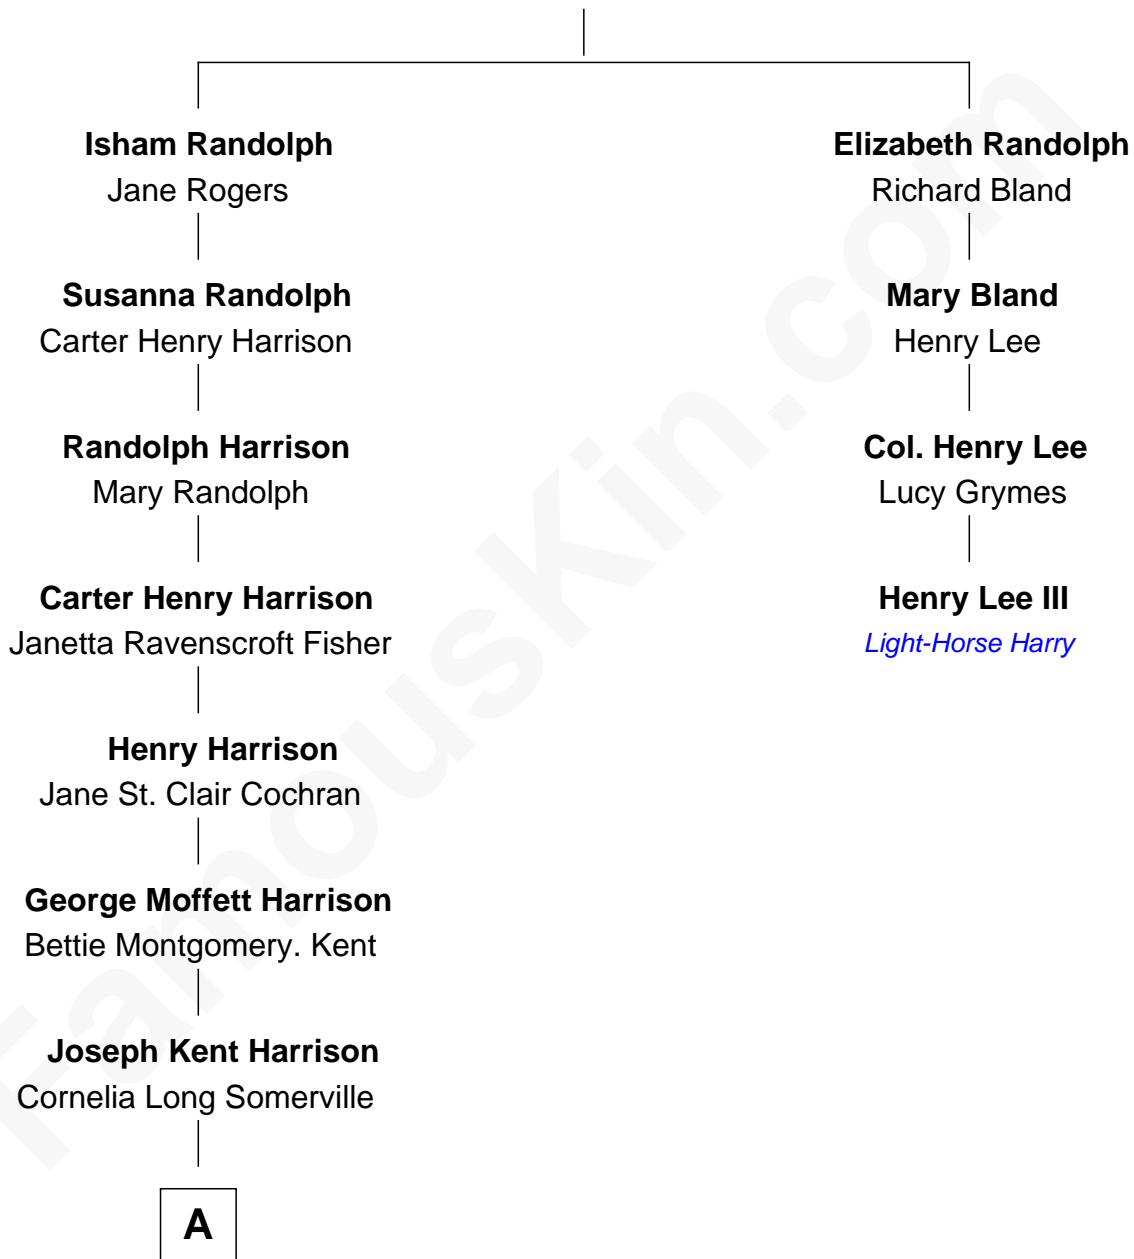

FamousKin.com Relationship Chart of

Edward Norton

Movie Actor

3rd cousin 6 times removed of

Henry Lee III

9th Governor of Virginia

Col. William Randolph

Mary Isham

A

—
Betty Kent Harrison
Edward Mower Norton

—
Edward Mower Norton
Lydia Robinson Rouse

—
Edward Norton
Movie Actor

FamousKin.com